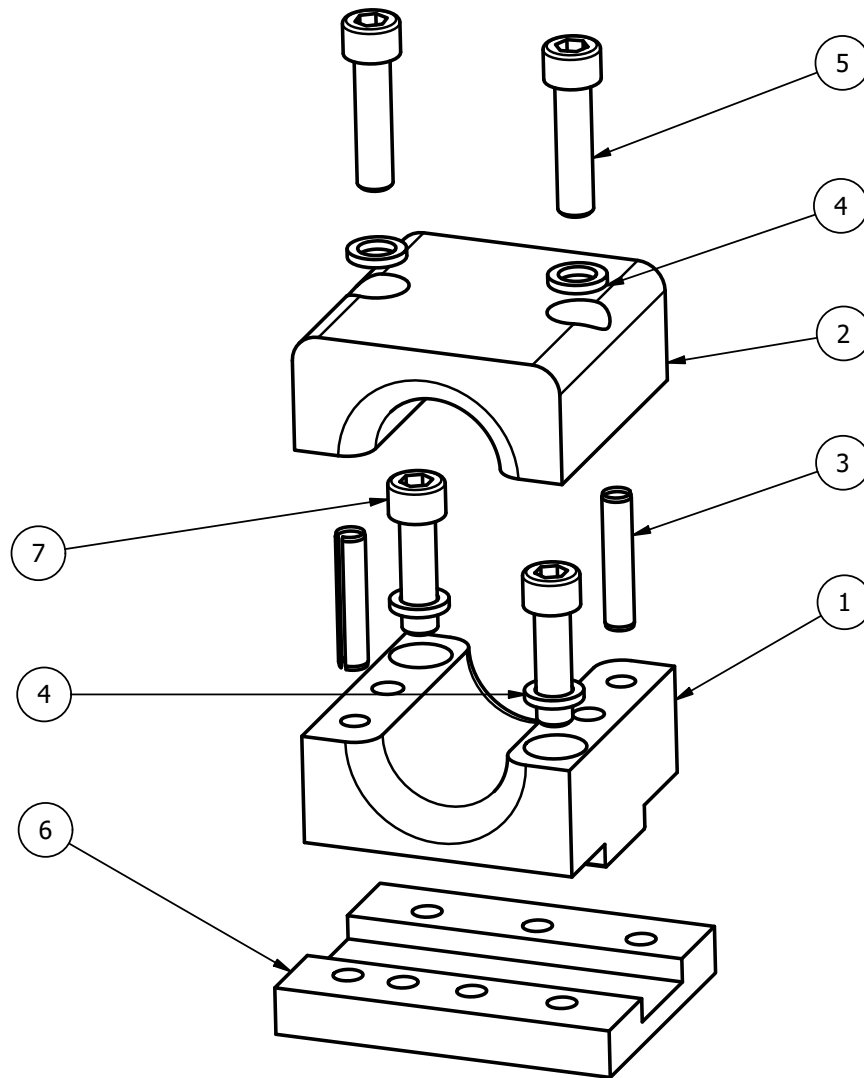

2.0 - INSTALL COMPONENTS

2.1 - HOSE CLAMPS

2.1.1 - OQ4119447 - HOSE CLAMP 1"

ITEM	PN#	NAME	QTY	UOM
1	OQ4119449	BASE HOSE HOLDER	1	EA
2	OQ4119448	UPPER HOSE HOLDER	1	EA
3	OQ7189026	SPRING PIPE STICK FRP 8X40 DIN 1481	2	EA
4	OQ7072028	LOCK WASHER NORLOCK M10	4	EA
5	OQ7060110	SCREW MC6S 10X40	2	EA
6	OQ4119391	WELDING PLATE	1	EA
7	OQ7060099	SCREW MC6S 10X35	2	EA