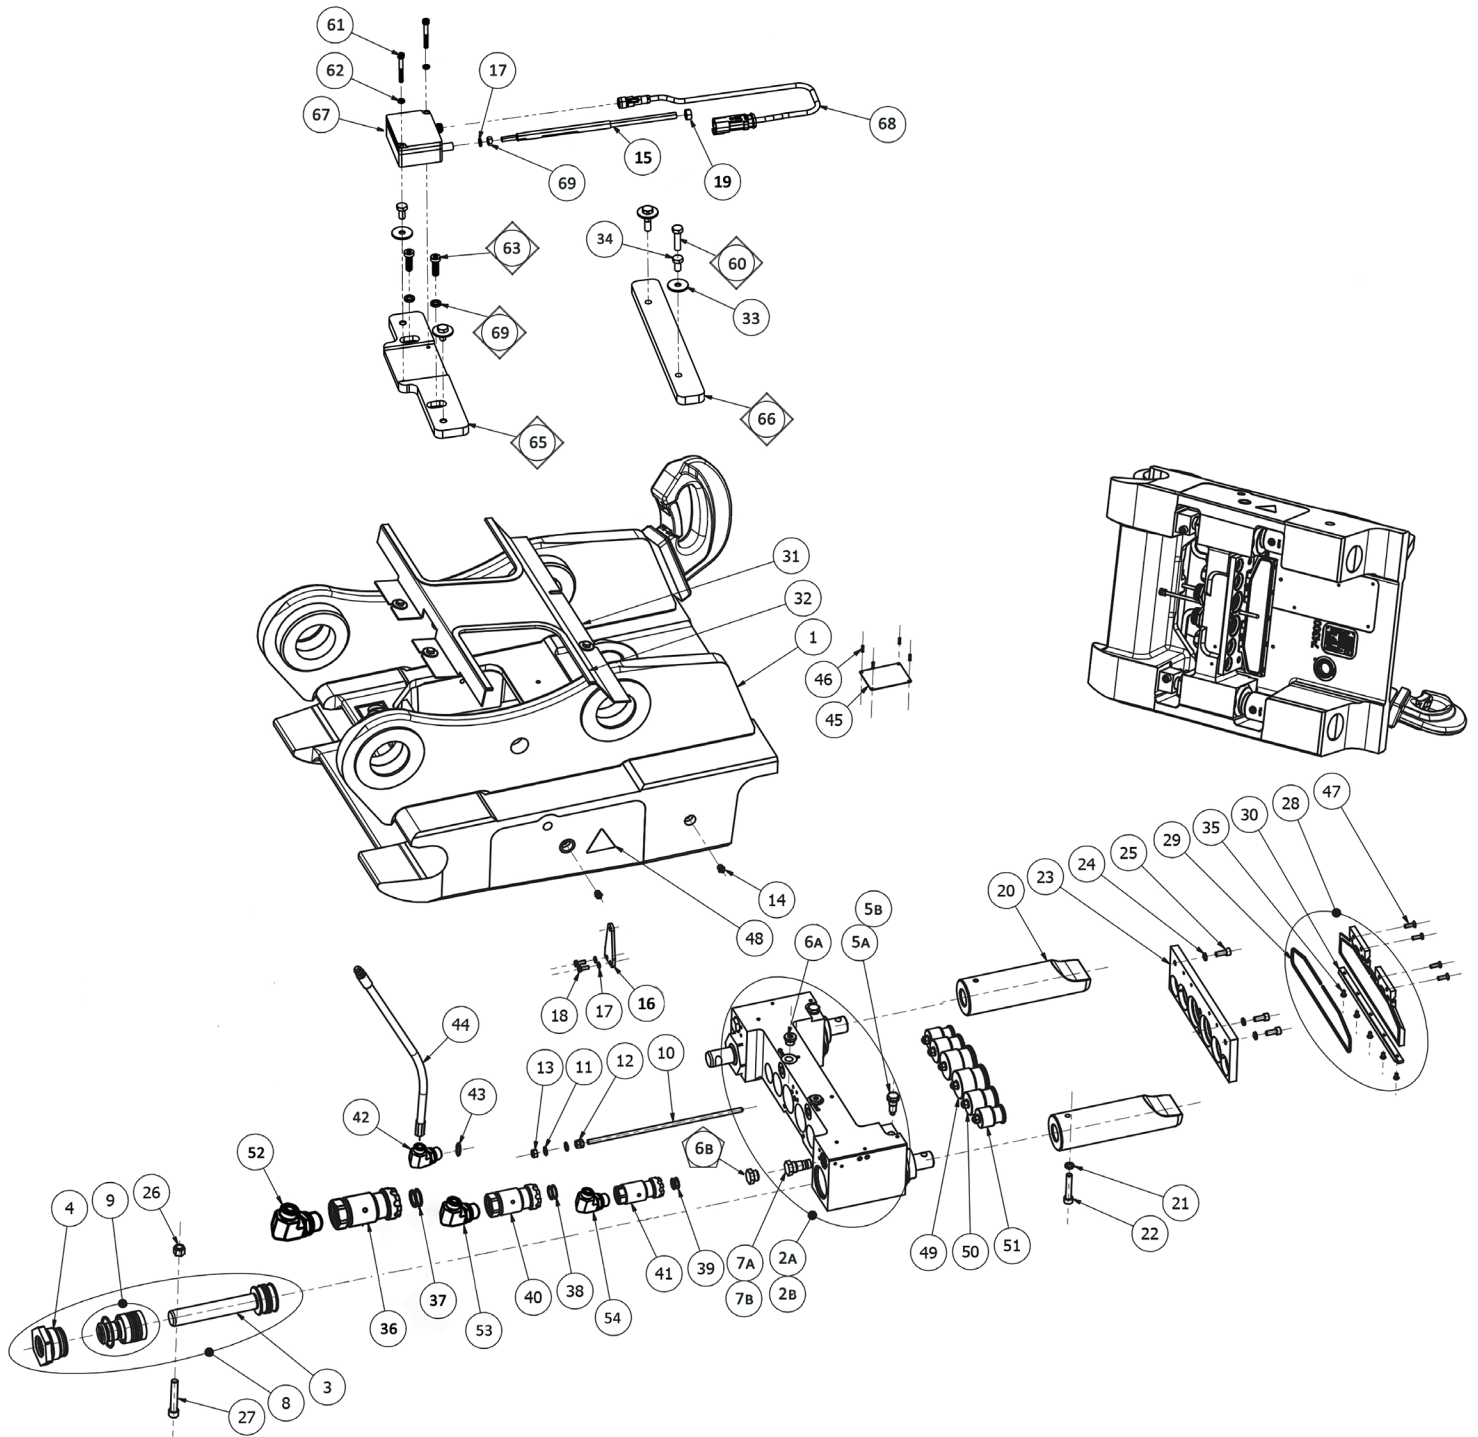

TABLE OF CONTENTS

OQ80

1.0 - QUICK COUPLER

1.1 - OQ80 COUPLER 4

2.0 - INSTALL COMPONENTS

2.1 - HOSE CLAMPS 8

- 2.1.1 - OQ4119447 - HOSE CLAMP 1" 8
- 2.1.2 - OQ4119426 - HOSE CLAMP 1" + 1/2" 9
- 2.1.3 - OQ4129702 - HOSE CLAMP 1" + 3/4" 10
- 2.1.4 - OQ4119435 - HOSE CLAMP 1" + 3/4" + 1/2" 11
- 2.1.5 - OQ4124038 - HOSE CLAMP 1" + 2" X 1/2" 12
- 2.1.6 - OQ4119458 - HOSE CLAMP SPACER KIT 13

4.2 - OQ4113943 - C-FRAME 20

4.3 - OQ4118439 - SPLIT BLOCKS 24

4.4 - OQE04830 - MECHANICAL FRAME 27

1.0 - COUPLER

1.1 - OQ80 COUPLER

Notes:

- 1. Plugs used on H-cylinder 2.0 to plug pilot operated check valve, Item #7b.
- 2. Items used on retrofitted couplers without sensor mounting holes present on coupler body.
- 3. Items used on OQ80 chassis 2.0.