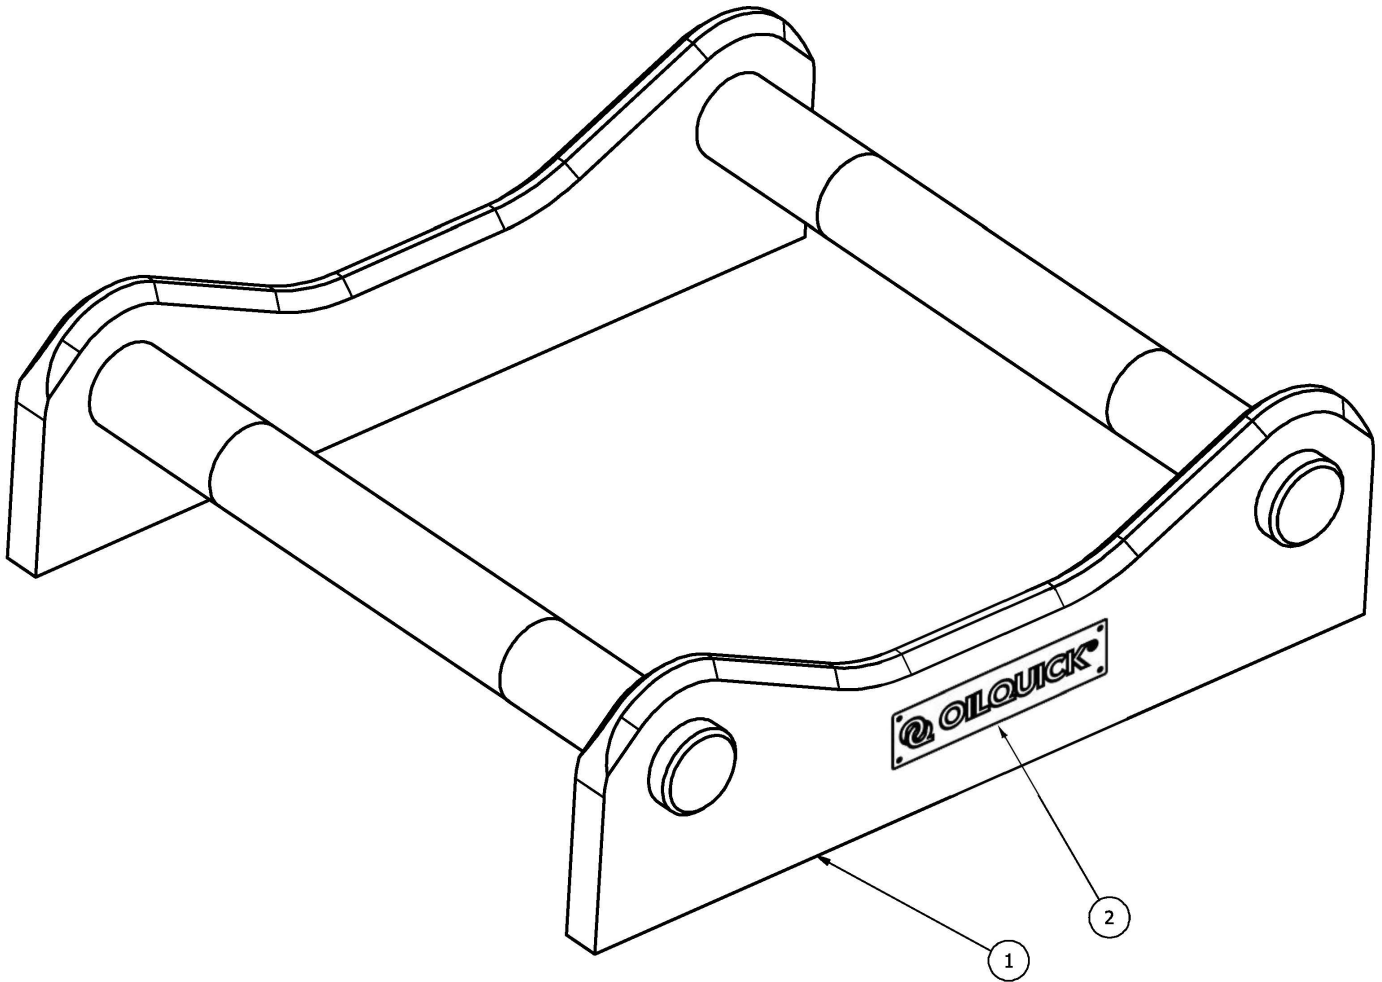

4.0 - ATTACHMENT FRAME

4.4 - OQE04830 - MECHANICAL ATTACHMENT FRAME

ITEM	PN#	NAME	QTY	UOM
1	OQE00119	OQ80R- MECHANICAL ATTACHMENT FRAME	1	EA
2	OQ4116271	EMBLEM - OILQUICK - OQ70-OQ120	2	EA
3	OQE04831	INSTRUCTIONS MECHANICAL ATTACHMENT FRAME	1	EA