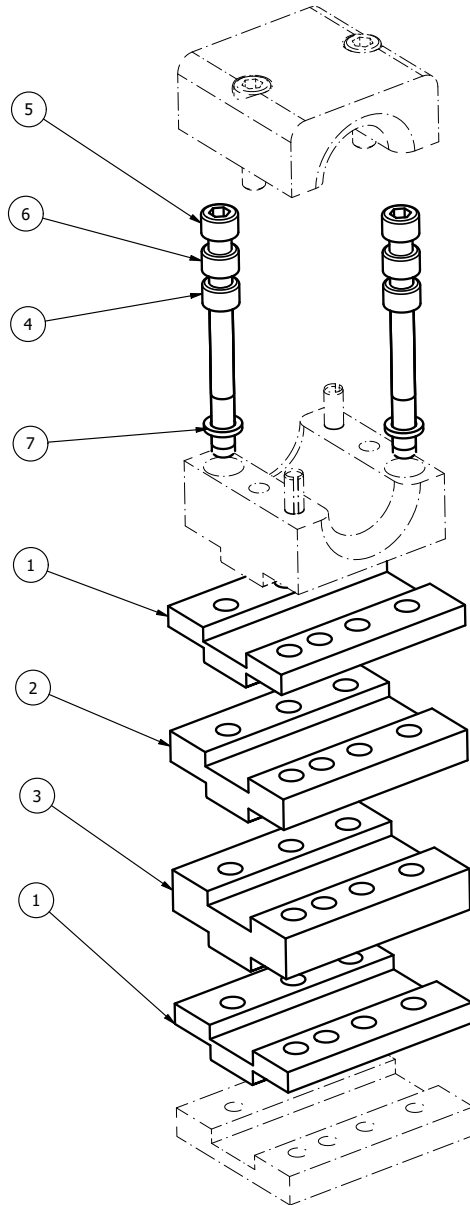

2.0 - INSTALL COMPONENTS

2.1 - HOSE CLAMPS

2.1.3 - OQ4129702 - HOSE CLAMP 1" + 3/4"

ITEM	PN#	NAME	QTY	UOM
1	OQ4129701	BASE HOSE HOLDER - 1" + 3/4"	1	EA
2	OQ4129700	UPPER HOSE HOLDER - 1" + 3/4"	1	EA
3	OQ7072028	LOCK WASHER NORLOCK M10	4	EA
4	OQ7089026	SPRING PIPE STICK	3	EA
5	OQ4119391	WELDING PLATE	1	EA
6	OQ7060099	SCREW MC6S 10X35	2	EA
7	OQ7060190	SCREW MC6S 10X60(12.9)	2	EA

2.0 - INSTALL COMPONENTS

2.1 - HOSE CLAMPS

2.1.4 - OQ4119435 - HOSE CLAMP 1" + 3/4" + 1/2"

ITEM	PN#	NAME	QTY	UOM
1	OQ4119437	BASE HOSE HOLDER 1"+3/4"+1/2"	1	EA
2	OQ4119436	UPPER HOSE HOLDER 1"+3/4"+1/2"	1	EA
3	OQ7089026	SPRING PIPE STICK FRP 8x40 DIN 1481	2	EA
4	OQ7060110	SCREW MC6S 10x40	2	EA
5	OQ7072028	LOCK WASHER NORDLOCK M10	4	EA
6	OQ4119391	WELDING PLATE	1	EA
7	OQ7060099	SCREW MC6S M10x35 8.8 FZB	2	EA

2.0 - INSTALL COMPONENTS

2.1 - HOSE CLAMPS

2.1.5 - OQ4124038 - HOSE CLAMP 1" + 2" X 1/2"

ITEM	PN#	NAME	QTY	UOM
1	OQ4124040	BASE HOSE HOLDER 1" 2 X 1/2"	1	EA
2	OQ4124039	UPPER HOSE HOLDER 1" 2 X 1/2"	1	EA
3	OQ7089026	SPRING PIPE STICK FRP 8X40 DIN 1481	2	EA
4	OQ7060110	SCREW MC6S 10X40	2	EA
5	OQ7072028	LOCK WASHER NORLOCK M10	4	EA
6	OQ4119391	WELDING PLATE	1	EA
7	OQ7060099	SCREW MC6S 10X35	2	EA

2.0 - INSTALL COMPONENTS

2.1 - HOSE CLAMPS

2.1.6 - OQ4119458 - HOSE CLAMP SPACER KIT

ITEM	PN#	NAME	QTY	UOM
1	OQ4119392	SPACER 10MM, HOSE CLAMP	2	EA
2	OQ4119393	SPACER 15MM, HOSE CLAMP	1	EA
3	OQ4119459	SPACER 20MM, HOSE CLAMP	1	EA
4	OQ7060146	SCREW MC6S M10x70 12,9	2	EA
5	OQ7060205	SCREW MC6S M10x80 12.9	2	EA
6	OQ7060177	SHCS MC6S M10-1.50 x90 12.9	2	EA
7	50-00682	WASHER NORDLOCK M10 - 16.6 X 2.5 1244	2	EA