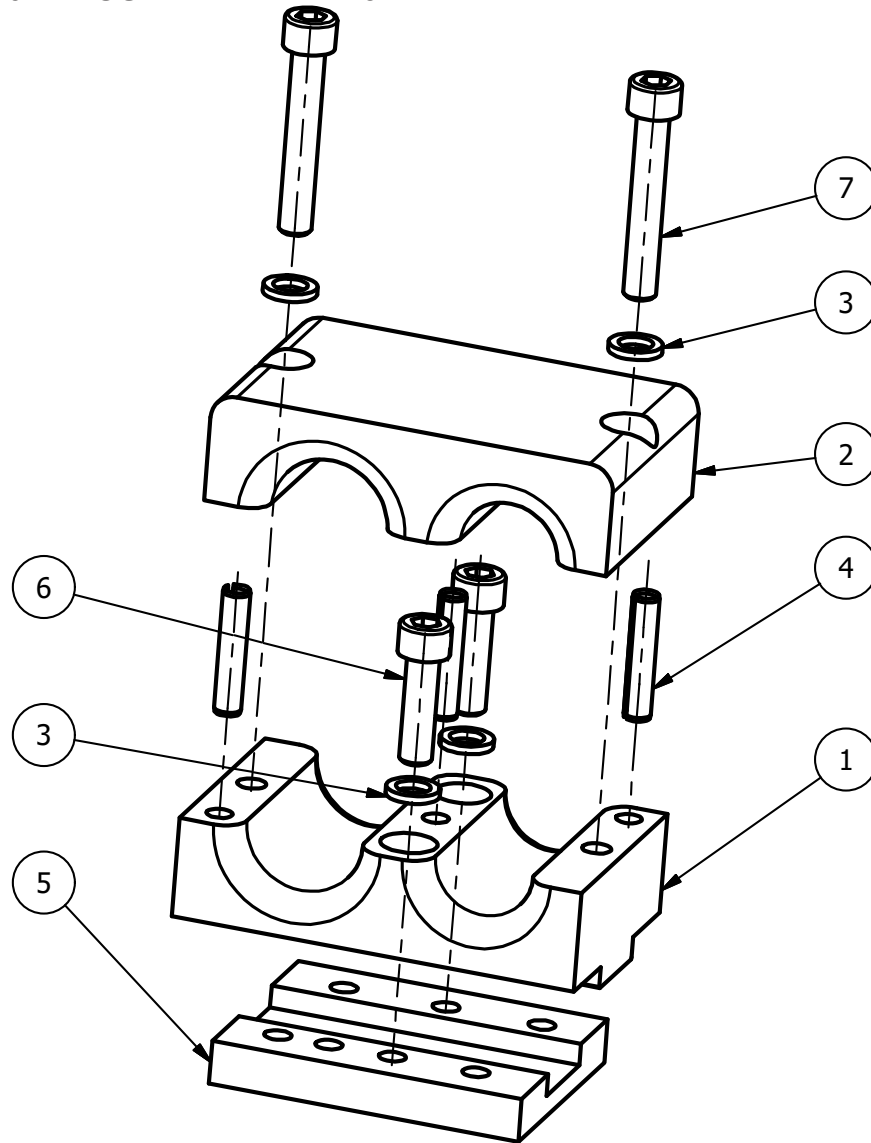

2.0 - INSTALL COMPONENTS

2.1 - HOSE CLAMPS

2.1.1 - OQ4119447 - HOSE CLAMP 1"

ITEM	PN#	NAME	QTY	UOM
1	OQ4119449	BASE HOSE HOLDER	1	EA
2	OQ4119448	UPPER HOSE HOLDER	1	EA
3	OQ7189026	SPRING PIPE STICK FRP 8X40 DIN 1481	2	EA
4	OQ7072028	LOCK WASHER NORLOCK M10	4	EA
5	OQ7060110	SCREW MC6S 10X40	2	EA
6	OQ4119391	WELDING PLATE	1	EA
7	OQ7060099	SCREW MC6S 10X35	2	EA

2.0 - INSTALL COMPONENTS

2.1 - HOSE CLAMPS

2.1.2 - OQ4119426 - HOSE CLAMP 1" + 1/2"

ITEM	PN#	NAME	QTY	UOM
1	OQ4119428	BASE HOSE HOLDER - 1" + 1/2"	1	EA
2	OQ4119427	UPPER HOSE HOLDER - 1" + 1/2"	1	EA
3	OQ7060110	SCREW MC6S 10X40	1	EA
4	OQ7072028	LOCK WASHER NORLOCK M10	3	EA
5	OQ7089026	SPRING PIPE STICK	2	EA
6	OQ7060099	SCREW MC6S 10X35	2	EA
7	OQ4119391	WELDING PLATE	1	EA

2.0 - INSTALL COMPONENTS

2.1 - HOSE CLAMPS

2.1.3 - OQ4129702 - HOSE CLAMP 1" + 3/4"

ITEM	PN#	NAME	QTY	UOM
1	OQ4129701	BASE HOSE HOLDER - 1" + 3/4"	1	EA
2	OQ4129700	UPPER HOSE HOLDER - 1" + 3/4"	1	EA
3	OQ7072028	LOCK WASHER NORLOCK M10	4	EA
4	OQ7089026	SPRING PIPE STICK	3	EA
5	OQ4119391	WELDING PLATE	1	EA
6	OQ7060099	SCREW MC6S 10X35	2	EA
7	OQ7060190	SCREW MC6S 10X60(12.9)	2	EA

2.0 - INSTALL COMPONENTS

2.1 - HOSE CLAMPS

2.1.4 - OQ4119435 - HOSE CLAMP 1" + 3/4" + 1/2"

ITEM	PN#	NAME	QTY	UOM
1	OQ4119437	BASE HOSE HOLDER 1"+3/4"+1/2"	1	EA
2	OQ4119436	UPPER HOSE HOLDER 1"+3/4"+1/2"	1	EA
3	OQ7089026	SPRING PIPE STICK FRP 8x40 DIN 1481	2	EA
4	OQ7060110	SCREW MC6S 10x40	2	EA
5	OQ7072028	LOCK WASHER NORDLOCK M10	4	EA
6	OQ4119391	WELDING PLATE	1	EA
7	OQ7060099	SCREW MC6S M10x35 8.8 FZB	2	EA