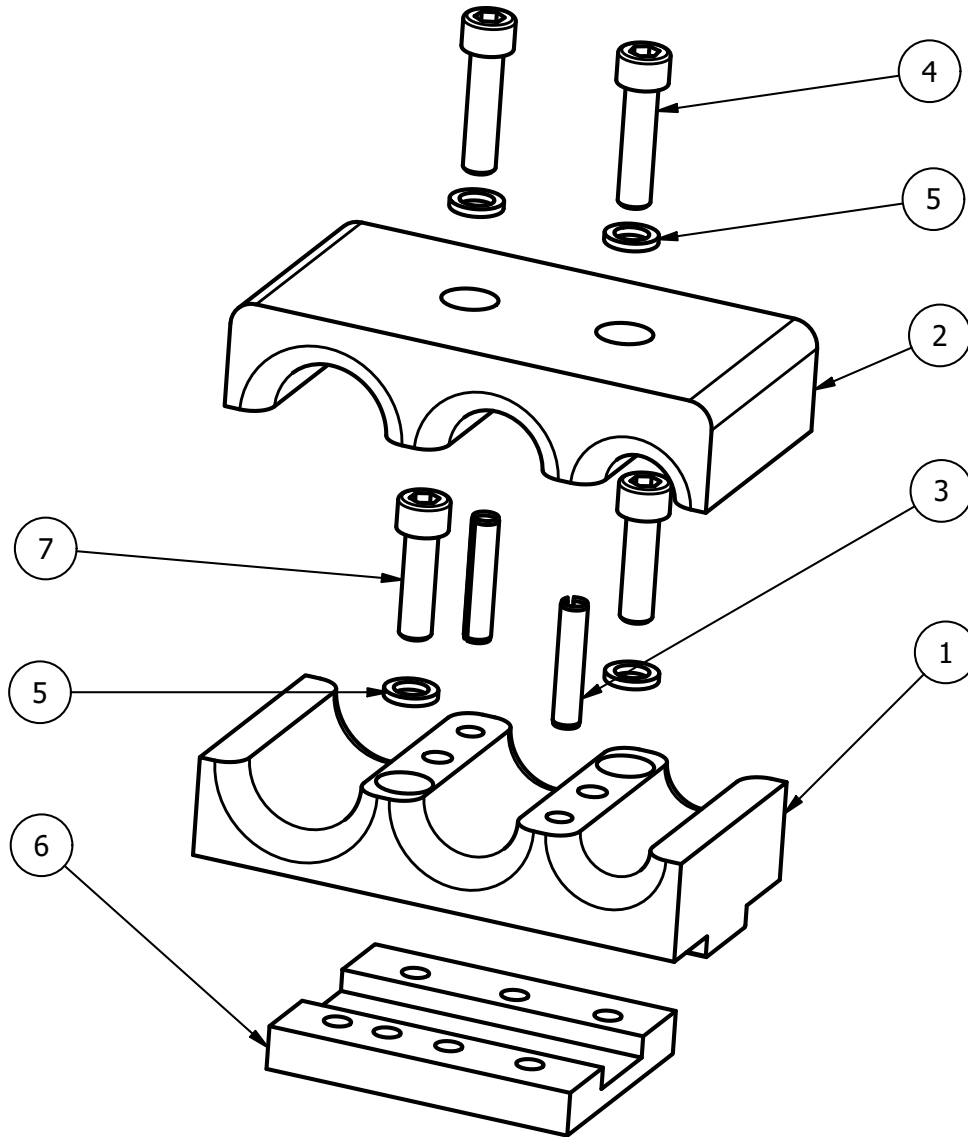

2.0 - INSTALL COMPONENTS

2.1 - HOSE CLAMPS

2.1.2 - OQ4119426 - HOSE CLAMP 1" + 1/2"

ITEM	PN#	NAME	QTY	UOM
1	OQ4119428	BASE HOSE HOLDER - 1" + 1/2"	1	EA
2	OQ4119427	UPPER HOSE HOLDER - 1" + 1/2"	1	EA
3	OQ7060110	SCREW MC6S 10X40	1	EA
4	OQ7072028	LOCK WASHER NORLOCK M10	3	EA
5	OQ7089026	SPRING PIPE STICK	2	EA
6	OQ7060099	SCREW MC6S 10X35	2	EA
7	OQ4119391	WELDING PLATE	1	EA

2.0 - INSTALL COMPONENTS

2.1 - HOSE CLAMPS

2.1.3 - OQ4129702 - HOSE CLAMP 1" + 3/4"

ITEM	PN#	NAME	QTY	UOM
1	OQ4129701	BASE HOSE HOLDER - 1" + 3/4"	1	EA
2	OQ4129700	UPPER HOSE HOLDER - 1" + 3/4"	1	EA
3	OQ7072028	LOCK WASHER NORLOCK M10	4	EA
4	OQ7089026	SPRING PIPE STICK	3	EA
5	OQ4119391	WELDING PLATE	1	EA
6	OQ7060099	SCREW MC6S 10X35	2	EA
7	OQ7060190	SCREW MC6S 10X60(12.9)	2	EA

2.0 - INSTALL COMPONENTS

2.1 - HOSE CLAMPS

2.1.4 - OQ4119435 - HOSE CLAMP 1" + 3/4" + 1/2"

ITEM	PN#	NAME	QTY	UOM
1	OQ4119437	BASE HOSE HOLDER 1"+3/4"+1/2"	1	EA
2	OQ4119436	UPPER HOSE HOLDER 1"+3/4"+1/2"	1	EA
3	OQ7089026	SPRING PIPE STICK FRP 8x40 DIN 1481	2	EA
4	OQ7060110	SCREW MC6S 10x40	2	EA
5	OQ7072028	LOCK WASHER NORDLOCK M10	4	EA
6	OQ4119391	WELDING PLATE	1	EA
7	OQ7060099	SCREW MC6S M10x35 8.8 FZB	2	EA

2.0 - INSTALL COMPONENTS

2.1 - HOSE CLAMPS

2.1.5 - OQ4124038 - HOSE CLAMP 1" + 2" X 1/2"

ITEM	PN#	NAME	QTY	UOM
1	OQ4124040	BASE HOSE HOLDER 1" 2 X 1/2"	1	EA
2	OQ4124039	UPPER HOSE HOLDER 1" 2 X 1/2"	1	EA
3	OQ7089026	SPRING PIPE STICK FRP 8X40 DIN 1481	2	EA
4	OQ7060110	SCREW MC6S 10X40	2	EA
5	OQ7072028	LOCK WASHER NORLOCK M10	4	EA
6	OQ4119391	WELDING PLATE	1	EA
7	OQ7060099	SCREW MC6S 10X35	2	EA