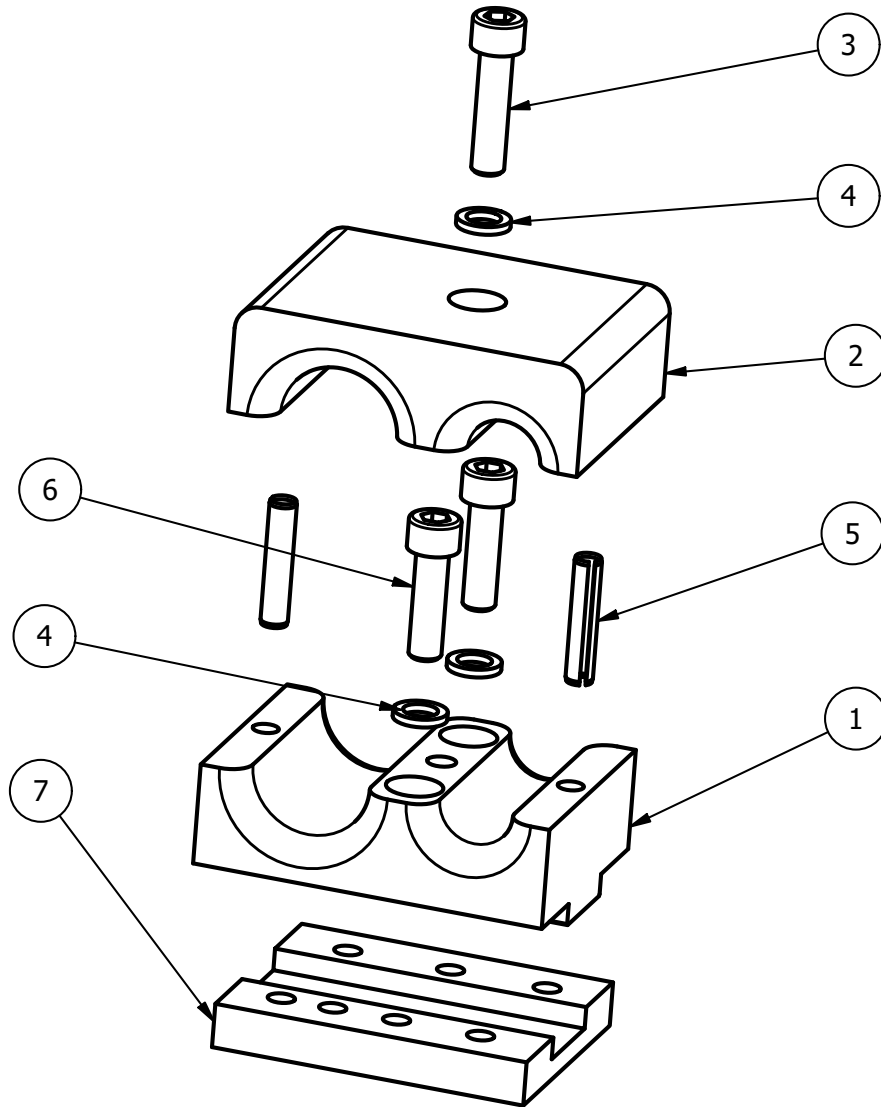

2.0 - INSTALL COMPONENTS

2.1 - HOSE CLAMPS

2.1.1 - OQ4119447 - HOSE CLAMP 1"

ITEM	PN#	NAME	QTY	UOM
1	OQ4119449	BASE HOSE HOLDER	1	EA
2	OQ4119448	UPPER HOSE HOLDER	1	EA
3	OQ7189026	SPRING PIPE STICK FRP 8X40 DIN 1481	2	EA
4	OQ7072028	LOCK WASHER NORLOCK M10	4	EA
5	OQ7060110	SCREW MC6S 10X40	2	EA
6	OQ4119391	WELDING PLATE	1	EA
7	OQ7060099	SCREW MC6S 10X35	2	EA

2.0 - INSTALL COMPONENTS

2.1 - HOSE CLAMPS

2.1.2 - OQ4119426 - HOSE CLAMP 1" + 1/2"

ITEM	PN#	NAME	QTY	UOM
1	OQ4119428	BASE HOSE HOLDER - 1" + 1/2"	1	EA
2	OQ4119427	UPPER HOSE HOLDER - 1" + 1/2"	1	EA
3	OQ7060110	SCREW MC6S 10X40	1	EA
4	OQ7072028	LOCK WASHER NORLOCK M10	3	EA
5	OQ7089026	SPRING PIPE STICK	2	EA
6	OQ7060099	SCREW MC6S 10X35	2	EA
7	OQ4119391	WELDING PLATE	1	EA

2.0 - INSTALL COMPONENTS

2.1 - HOSE CLAMPS

2.1.3 - OQ4129702 - HOSE CLAMP 1" + 3/4"

ITEM	PN#	NAME	QTY	UOM
1	OQ4129701	BASE HOSE HOLDER - 1" + 3/4"	1	EA
2	OQ4129700	UPPER HOSE HOLDER - 1" + 3/4"	1	EA
3	OQ7072028	LOCK WASHER NORLOCK M10	4	EA
4	OQ7089026	SPRING PIPE STICK	3	EA
5	OQ4119391	WELDING PLATE	1	EA
6	OQ7060099	SCREW MC6S 10X35	2	EA
7	OQ7060190	SCREW MC6S 10X60(12.9)	2	EA