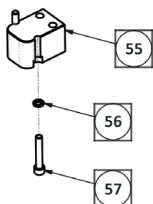

4.2 - OQ4113943 - C-FRAME 20

4.3 - OQ4118439 - SPLIT BLOCKS 24

4.4 - OQE04830 - MECHANICAL FRAME 27

1.0 - COUPLER

1.1 - OQ80 COUPLER

Notes:

- 1. Plugs used on H-cylinder 2.0 to plug pilot operated check valve, Item #7b.
- 2. Items used on retrofitted couplers without sensor mounting holes present on coupler body.
- 3. Items used on OQ80 chassis 2.0.

ITEM	PART#	NAME	QTY	UOM
1	-	OQ80 QUICK COUPLER	1	EA
2A	OQ4115817	H-CYLINDER OQ70/55-80	1	EA
2B	OQ4130928	H-CYLINDER 2.0 OQ70/55-80	1	EA
3	OQ4115808	PISTON ROD OQ70/55-80	2	IN
4	OQ4115264	GUIDE NUT, PISTON ROD OQ70/55-80	2	EA
5A	OQ7008004	PRESSURE RELIEF VALVE	2	EA
5B	OQ7008001	PRESSURE RELIEF VALVE H-CYL 2.0	2	EA
6A	OQ7200224	PLUG VSTI M16x1,5 ED	2	EA
6B	OQ7200224	PLUG VSTI M16x1,5 ED (SEE NOTE 1)	2	EA
7A	OQ7009012	CHECK VALVE 4CK30-I-S3-A9	2	EA
7B	OQ7009001	PILOT OPERATED CHECK VALVE H-CYL 2.0	2	EA
8	OQ4115265	KIT-PISTON ROD H-CYL. OQ70/55-80 COMPL.	2	EA
9	OQ7020230	SEAL KIT H-CYL OQ70/55-80 DOC	1	EA
10	OQ4115783	OPENING BAR OQ80 BULKHEAD 1/2" LONG OQ80	1	EA
11	OQ7072025	WASHER M8 - 16.0 Z	2	EA
12	OQ7065011	NUT M6M M8 FZB	2	EA
13	OQ7065001	NUT M6M M8 NYLOCK	1	EA
14	OQ7205005	GREASE NIPPLE M10x1,5	4	EA
15	OQE05933	OQ80 E-VA ROD-218MM	1	EA
16	OQE06973	OQ80 SENSOR BRACKET	1	EA
17	OQ7072020	WASHER NORDLOCK M6	3	EA
18	OQ7060082	SCREW M6S M6x14 8.8 FZB	2	EA
19	50-01346	FH CS M6 - 1.0 X 12 Z_8.8	1	EA
20	OQ4113744	LOCKING PLUNGER OQ80/OQS80	2	EA
21	OQ7072028	WASHER NORDLOCK M10	2	EA
22	OQ7060106	SCREW MC6S M10x55 12.9	2	EA
23	OQ4115362	GUIDE PLATE OQ70/55-80	1	EA
24	OQ7072021	WASHER NORDLOCK M8	3	EA
25	OQ7060079	SCREW MC6S M8 - 1.25 x 20 12.9	3	EA
26	OQ7065005	NUT- M12 NYLOCK	2	EA