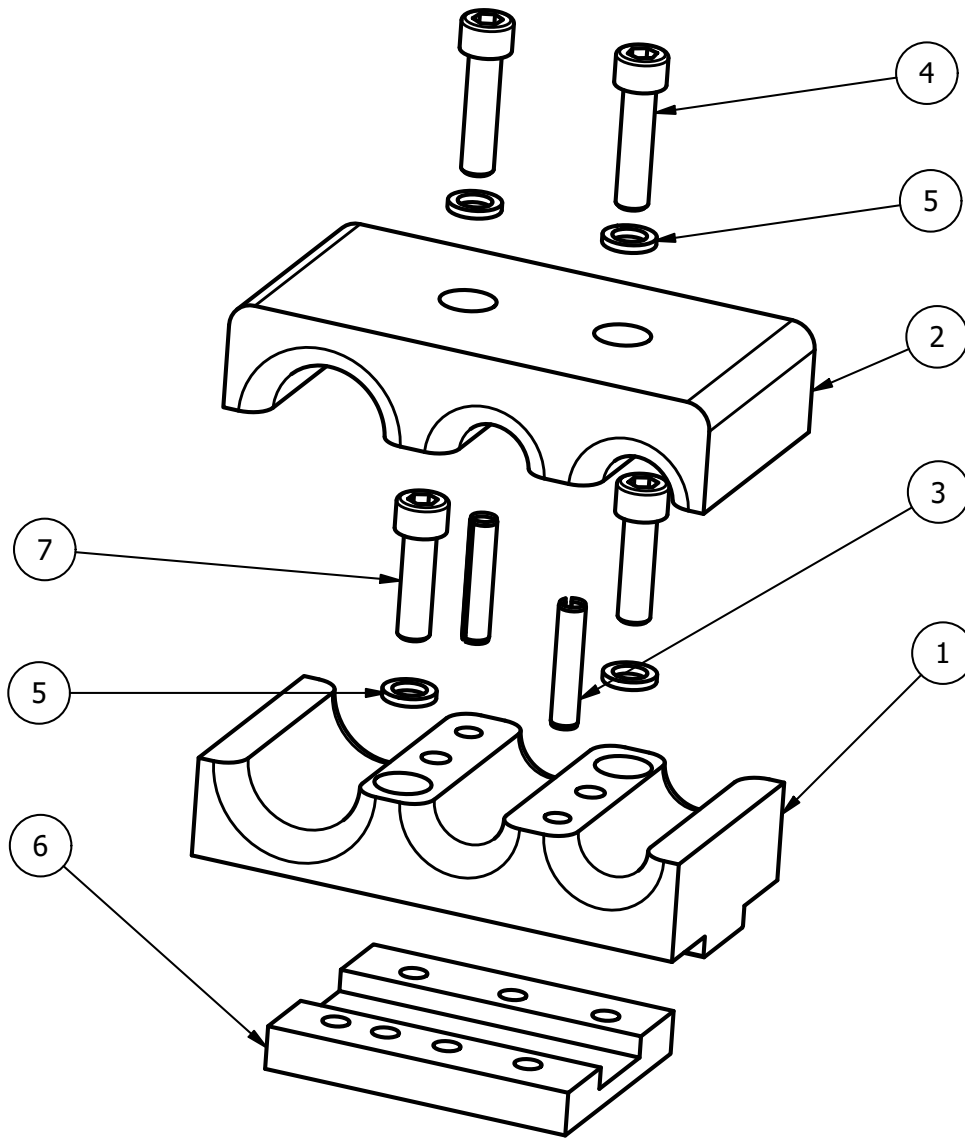

2.0 - INSTALL COMPONENTS

2.1 - HOSE CLAMPS

2.1.2 - OQ4119426 - HOSE CLAMP 1" + 1/2"

ITEM	PN#	NAME	QTY	UOM
1	OQ4119428	BASE HOSE HOLDER - 1" + 1/2"	1	EA
2	OQ4119427	UPPER HOSE HOLDER - 1" + 1/2"	1	EA
3	OQ7060110	SCREW MC6S 10X40	1	EA
4	OQ7072028	LOCK WASHER NORLOCK M10	3	EA
5	OQ7089026	SPRING PIPE STICK	2	EA
6	OQ7060099	SCREW MC6S 10X35	2	EA
7	OQ4119391	WELDING PLATE	1	EA

2.0 - INSTALL COMPONENTS

2.1 - HOSE CLAMPS

2.1.3 - OQ4129702 - HOSE CLAMP 1" + 3/4"

ITEM	PN#	NAME	QTY	UOM
1	OQ4129701	BASE HOSE HOLDER - 1" + 3/4"	1	EA
2	OQ4129700	UPPER HOSE HOLDER - 1" + 3/4"	1	EA
3	OQ7072028	LOCK WASHER NORLOCK M10	4	EA
4	OQ7089026	SPRING PIPE STICK	3	EA
5	OQ4119391	WELDING PLATE	1	EA
6	OQ7060099	SCREW MC6S 10X35	2	EA
7	OQ7060190	SCREW MC6S 10X60(12.9)	2	EA

2.0 - INSTALL COMPONENTS

2.1 - HOSE CLAMPS

2.1.4 - OQ4119435 - HOSE CLAMP 1" + 3/4" + 1/2"

ITEM	PN#	NAME	QTY	UOM
1	OQ4119437	BASE HOSE HOLDER 1"+3/4"+1/2"	1	EA
2	OQ4119436	UPPER HOSE HOLDER 1"+3/4"+1/2"	1	EA
3	OQ7089026	SPRING PIPE STICK FRP 8x40 DIN 1481	2	EA
4	OQ7060110	SCREW MC6S 10x40	2	EA
5	OQ7072028	LOCK WASHER NORDLOCK M10	4	EA
6	OQ4119391	WELDING PLATE	1	EA
7	OQ7060099	SCREW MC6S M10x35 8.8 FZB	2	EA

2.0 - INSTALL COMPONENTS

2.1 - HOSE CLAMPS

2.1.5 - OQ4124038 - HOSE CLAMP 1" + 2" X 1/2"

ITEM	PN#	NAME	QTY	UOM
1	OQ4124040	BASE HOSE HOLDER 1" 2 X 1/2"	1	EA
2	OQ4124039	UPPER HOSE HOLDER 1" 2 X 1/2"	1	EA
3	OQ7089026	SPRING PIPE STICK FRP 8X40 DIN 1481	2	EA
4	OQ7060110	SCREW MC6S 10X40	2	EA
5	OQ7072028	LOCK WASHER NORLOCK M10	4	EA
6	OQ4119391	WELDING PLATE	1	EA
7	OQ7060099	SCREW MC6S 10X35	2	EA