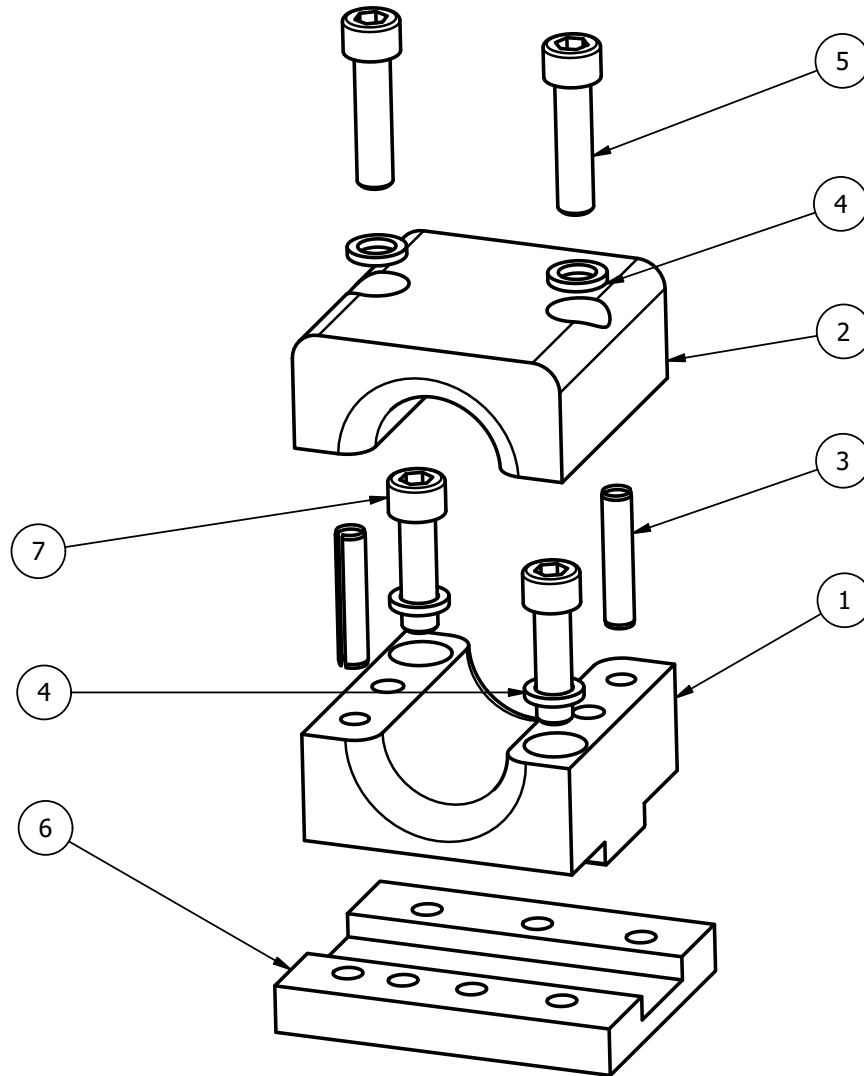

2.0 - INSTALL COMPONENTS

2.1 - HOSE CLAMPS

2.1.1 - OQ4119447 - HOSE CLAMP 1"

ITEM	PN#	NAME	QTY	UOM
1	OQ4119449	BASE HOSE HOLDER	1	EA
2	OQ4119448	UPPER HOSE HOLDER	1	EA
3	OQ7189026	SPRING PIPE STICK FRP 8X40 DIN 1481	2	EA
4	OQ7072028	LOCK WASHER NORLOCK M10	4	EA
5	OQ7060110	SCREW MC6S 10X40	2	EA
6	OQ4119391	WELDING PLATE	1	EA
7	OQ7060099	SCREW MC6S 10X35	2	EA