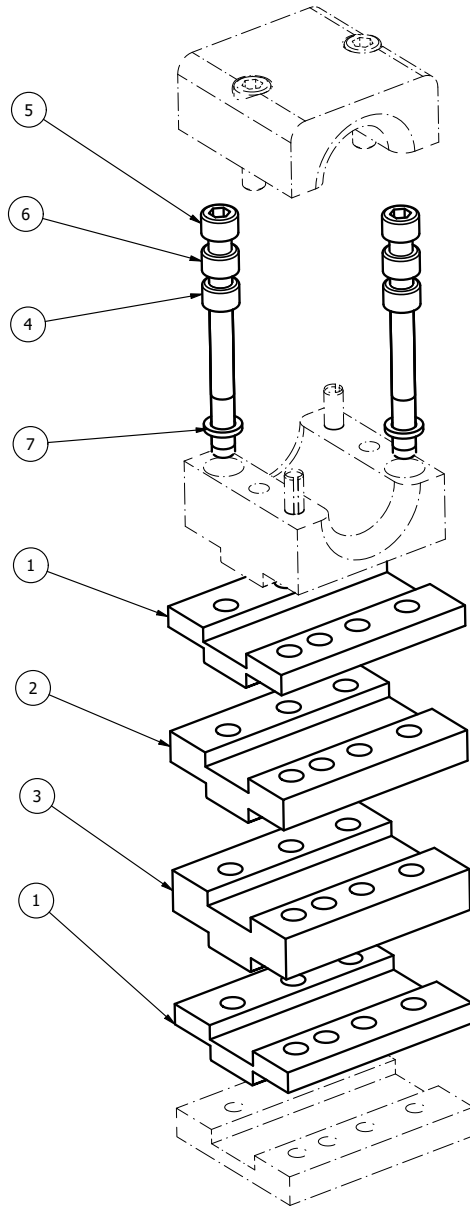

2.0 - INSTALL COMPONENTS

2.1 - HOSE CLAMPS

2.1.3 - OQ4129702 - HOSE CLAMP 1" + 3/4"

ITEM	PN#	NAME	QTY	UOM
1	OQ4129701	BASE HOSE HOLDER - 1" + 3/4"	1	EA
2	OQ4129700	UPPER HOSE HOLDER - 1" + 3/4"	1	EA
3	OQ7072028	LOCK WASHER NORLOCK M10	4	EA
4	OQ7089026	SPRING PIPE STICK	3	EA
5	OQ4119391	WELDING PLATE	1	EA
6	OQ7060099	SCREW MC6S 10X35	2	EA
7	OQ7060190	SCREW MC6S 10X60(12.9)	2	EA

2.0 - INSTALL COMPONENTS

2.1 - HOSE CLAMPS

2.1.4 - OQ4119435 - HOSE CLAMP 1" + 3/4" + 1/2"

ITEM	PN#	NAME	QTY	UOM
1	OQ4119437	BASE HOSE HOLDER 1"+3/4"+1/2"	1	EA
2	OQ4119436	UPPER HOSE HOLDER 1"+3/4"+1/2"	1	EA
3	OQ7089026	SPRING PIPE STICK FRP 8x40 DIN 1481	2	EA
4	OQ7060110	SCREW MC6S 10x40	2	EA
5	OQ7072028	LOCK WASHER NORDLOCK M10	4	EA
6	OQ4119391	WELDING PLATE	1	EA
7	OQ7060099	SCREW MC6S M10x35 8.8 FZB	2	EA

2.0 - INSTALL COMPONENTS

2.1 - HOSE CLAMPS

2.1.5 - OQ4124038 - HOSE CLAMP 1" + 2" X 1/2"

ITEM	PN#	NAME	QTY	UOM
1	OQ4124040	BASE HOSE HOLDER 1" 2 X 1/2"	1	EA
2	OQ4124039	UPPER HOSE HOLDER 1" 2 X 1/2"	1	EA
3	OQ7089026	SPRING PIPE STICK FRP 8X40 DIN 1481	2	EA
4	OQ7060110	SCREW MC6S 10X40	2	EA
5	OQ7072028	LOCK WASHER NORLOCK M10	4	EA
6	OQ4119391	WELDING PLATE	1	EA
7	OQ7060099	SCREW MC6S 10X35	2	EA

2.0 - INSTALL COMPONENTS

2.1 - HOSE CLAMPS

2.1.6 - OQ4119458 - HOSE CLAMP SPACER KIT

ITEM	PN#	NAME	QTY	UOM
1	OQ4119392	SPACER 10MM, HOSE CLAMP	2	EA
2	OQ4119393	SPACER 15MM, HOSE CLAMP	1	EA
3	OQ4119459	SPACER 20MM, HOSE CLAMP	1	EA
4	OQ7060146	SCREW MC6S M10x70 12,9	2	EA
5	OQ7060205	SCREW MC6S M10x80 12.9	2	EA
6	OQ7060177	SHCS MC6S M10-1.50 x90 12.9	2	EA
7	50-00682	WASHER NORDLOCK M10 - 16.6 X 2.5 1244	2	EA