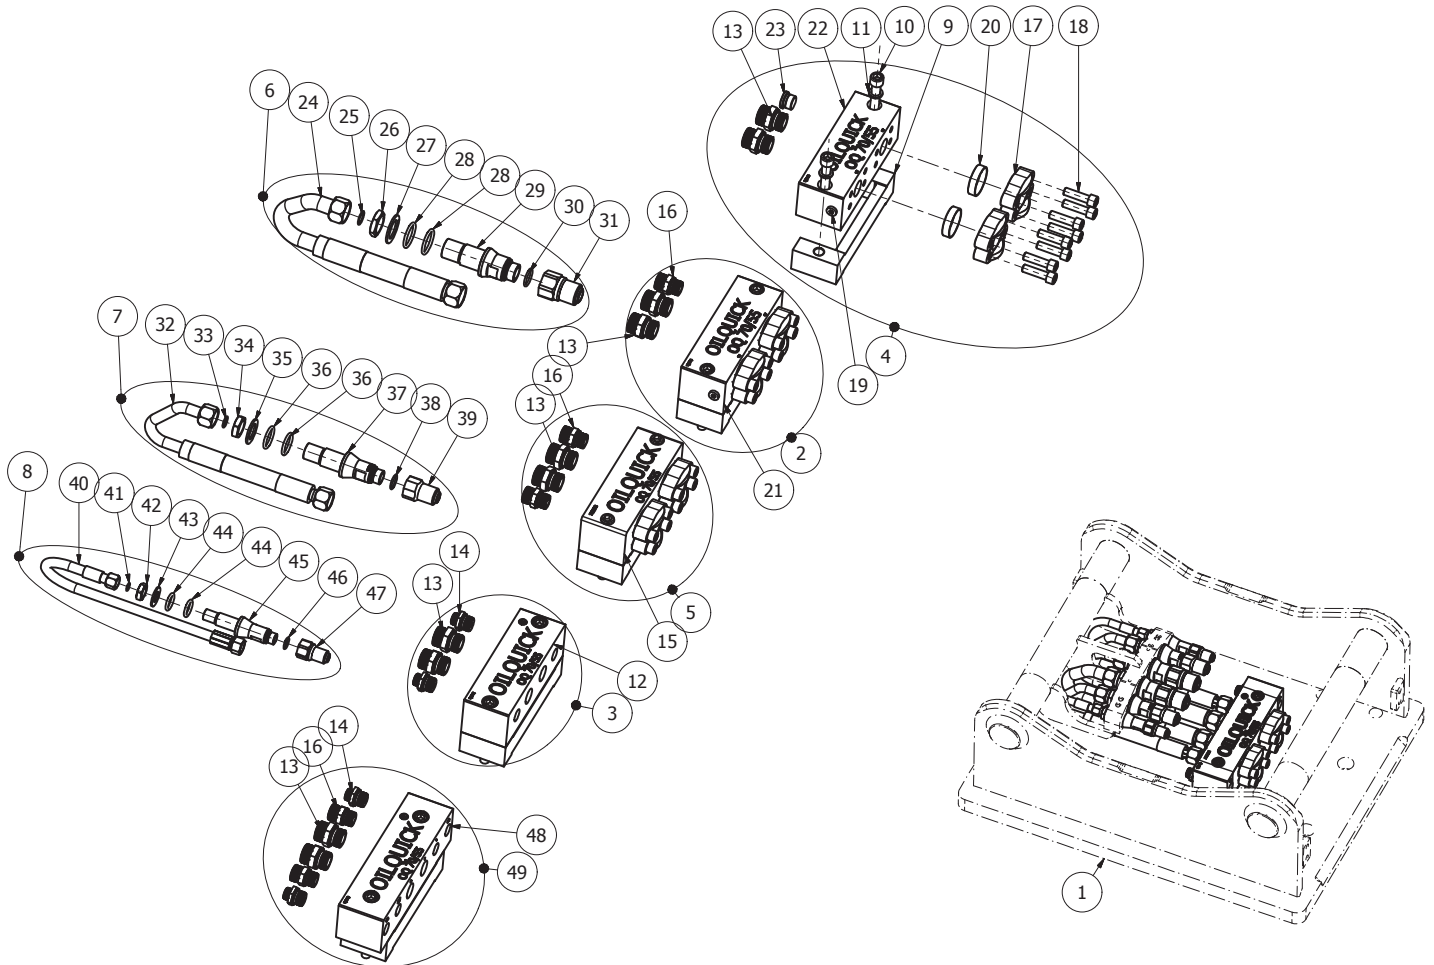

4.0 - ATTACHMENT FRAME

4.3 - OQ4118439 - SPLIT BLOCKS

ITEM	PN#	NAME	QTY	UOM
1	OQ411XXXX	TOOL ADAPTER	1	EA
2	OQ5111111	HYDR.BLOCK KIT 2x1", 1x3/4" SPLIT	1	EA
3	OQ5111112	HYDR.BLOCK KIT 2x1", 2x1/2"	1	EA
4	OQ5111110	OQ80 SPLIT BLOCK KIT	1	EA
5	OQ5111113	OQ70/55 80 SPLIT BLOCK KIT	1	EA
6	OQ5111108	COUPLING KIT 1" OQ70-80 BLOCK	2	EA
7	OQ5111107	COUPLING KIT 3/4" OQ70-80 BLOCK	2	EA
8	OQ5111106	COUPLING KIT 1/2" OQ70-90 BLOCK	2	EA
9	OQ4117947	SPACER, OQ70-80 TOOL ADAPTER	1	EA
10	OQ7060119	SCREW MC6S M16x140 8.8 FZB	2	EA
11	OQ7072034	NORDLKM16 - 25.4 X 3.3 1536	2	EA
12	OQ7200273	HYDRAULIC BLOCK 2x1", 2x1/2"	1	EA
13	OQ7200282	FTG-HYD 16MBSPP - 16MO SEAL E	2	EA
14	OQ7200280	FTG-HYD 12MBSPP-15LMDIN SEAL E	2	EA
15	OQ7200288	SPLIT BLOCK 2x1"+2x3/4" BULK HEAD 1/2"	1	EA
16	OQ7200281	FTG-HYD 12MBSPP-12MO SEAL E	2	EA
17	OQ7207006	SAE6 FLANGE 1 1/4"	4	EA
18	OQ7060197	SH CS M14 - 2.00 X 50 Z_12.9	8	EA
19	OQ7200283	FTG-HYD 04MBSPP PLUG SEAL E	2	EA
20	OQ7207007	PLASTIC PLUG, SAE6 FLANGE 1 1/4"	2	EA
21	OQ7200272	SPLIT BLOCK 2x1"+1x3/4"-SAE6 1 1/4"	1	EA
22	OQ7200272	SPLIT BLOCK 2x1"+1x3/4"-SAE6 1 1/4"	1	EA
23	OQ7091010	PLUG G3/4" ED	1	EA
24	OQ7150213	HYDRAULIC HOSE/PIPE 1"	2	EA
25	OQ7160047	O-RING-021 -16MO (23,52x1,78) NBR 90D	2	EA
26	OQ4112397	NUT 1 7/16"-12UN, T=10,5	2	EA
27	OQ4112314	WASHER 1.375 - 2.16 X 0.12 P	2	EA
28	OQ7160044	O-RING 40x5 NBR70	4	EA
29	OQ4113607	BULKHEAD 1" SHORT OQ70/55 OQ80	2	EA
30	OQ7160050	O-RING 28,17x3,52 NBR70	2	EA
31	OQ7206021	HYDRAULIC COUPLING 1", MALE	2	EA
32	OQ7150214	HYDRAULIC HOSE/PIPE 3/4"	2	EA
33	OQ7160046	O-RING-018 -12MO (18,77x1,78) NBR 90D	2	EA