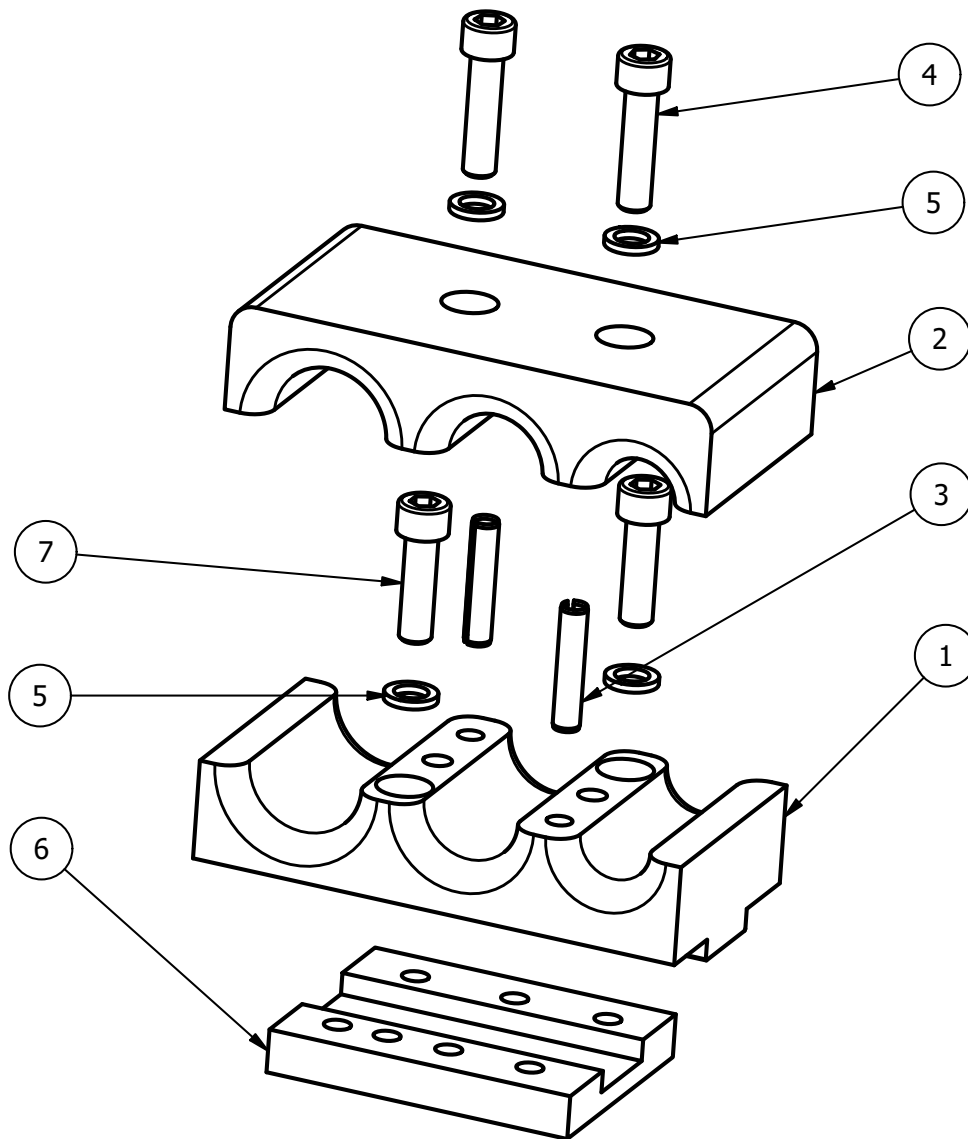

2.0 - INSTALL COMPONENTS

2.1 - HOSE CLAMPS

2.1.2 - OQ4119426 - HOSE CLAMP 1" + 1/2"

ITEM	PN#	NAME	QTY	UOM
1	OQ4119428	BASE HOSE HOLDER - 1" + 1/2"	1	EA
2	OQ4119427	UPPER HOSE HOLDER - 1" + 1/2"	1	EA
3	OQ7060110	SCREW MC6S 10X40	1	EA
4	OQ7072028	LOCK WASHER NORLOCK M10	3	EA
5	OQ7089026	SPRING PIPE STICK	2	EA
6	OQ7060099	SCREW MC6S 10X35	2	EA
7	OQ4119391	WELDING PLATE	1	EA

2.0 - INSTALL COMPONENTS

2.1 - HOSE CLAMPS

2.1.3 - OQ4129702 - HOSE CLAMP 1" + 3/4"

ITEM	PN#	NAME	QTY	UOM
1	OQ4129701	BASE HOSE HOLDER - 1" + 3/4"	1	EA
2	OQ4129700	UPPER HOSE HOLDER - 1" + 3/4"	1	EA
3	OQ7072028	LOCK WASHER NORLOCK M10	4	EA
4	OQ7089026	SPRING PIPE STICK	3	EA
5	OQ4119391	WELDING PLATE	1	EA
6	OQ7060099	SCREW MC6S 10X35	2	EA
7	OQ7060190	SCREW MC6S 10X60(12.9)	2	EA

2.0 - INSTALL COMPONENTS

2.1 - HOSE CLAMPS

2.1.4 - OQ4119435 - HOSE CLAMP 1" + 3/4" + 1/2"

ITEM	PN#	NAME	QTY	UOM
1	OQ4119437	BASE HOSE HOLDER 1"+3/4"+1/2"	1	EA
2	OQ4119436	UPPER HOSE HOLDER 1"+3/4"+1/2"	1	EA
3	OQ7089026	SPRING PIPE STICK FRP 8x40 DIN 1481	2	EA
4	OQ7060110	SCREW MC6S 10x40	2	EA
5	OQ7072028	LOCK WASHER NORDLOCK M10	4	EA
6	OQ4119391	WELDING PLATE	1	EA
7	OQ7060099	SCREW MC6S M10x35 8.8 FZB	2	EA

2.0 - INSTALL COMPONENTS

2.1 - HOSE CLAMPS

2.1.5 - OQ4124038 - HOSE CLAMP 1" + 2" X 1/2"

ITEM	PN#	NAME	QTY	UOM
1	OQ4124040	BASE HOSE HOLDER 1" 2 X 1/2"	1	EA
2	OQ4124039	UPPER HOSE HOLDER 1" 2 X 1/2"	1	EA
3	OQ7089026	SPRING PIPE STICK FRP 8X40 DIN 1481	2	EA
4	OQ7060110	SCREW MC6S 10X40	2	EA
5	OQ7072028	LOCK WASHER NORLOCK M10	4	EA
6	OQ4119391	WELDING PLATE	1	EA
7	OQ7060099	SCREW MC6S 10X35	2	EA