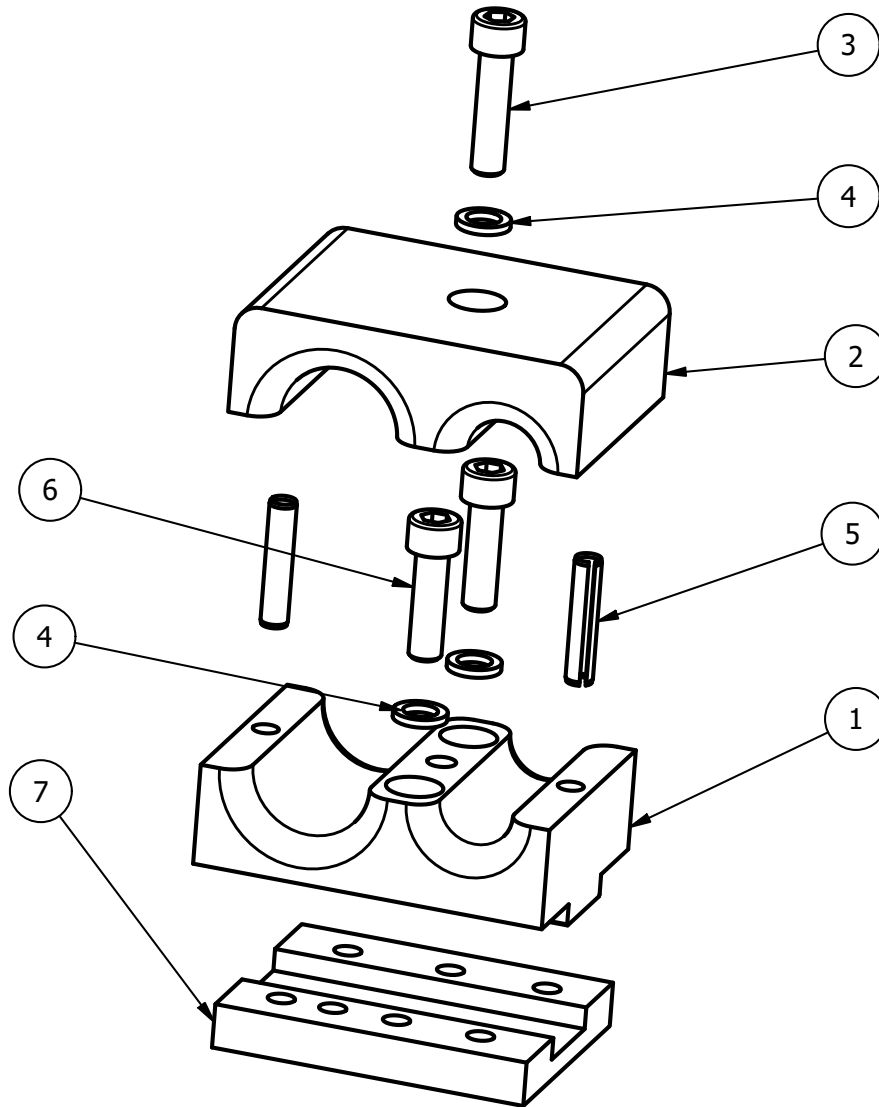

2.0 - INSTALL COMPONENTS

2.1 - HOSE CLAMPS

2.1.1 - OQ4119447 - HOSE CLAMP 1"

ITEM	PN#	NAME	QTY	UOM
1	OQ4119449	BASE HOSE HOLDER	1	EA
2	OQ4119448	UPPER HOSE HOLDER	1	EA
3	OQ7189026	SPRING PIPE STICK FRP 8X40 DIN 1481	2	EA
4	OQ7072028	LOCK WASHER NORLOCK M10	4	EA
5	OQ7060110	SCREW MC6S 10X40	2	EA
6	OQ4119391	WELDING PLATE	1	EA
7	OQ7060099	SCREW MC6S 10X35	2	EA

2.0 - INSTALL COMPONENTS

2.1 - HOSE CLAMPS

2.1.2 - OQ4119426 - HOSE CLAMP 1" + 1/2"

ITEM	PN#	NAME	QTY	UOM
1	OQ4119428	BASE HOSE HOLDER - 1" + 1/2"	1	EA
2	OQ4119427	UPPER HOSE HOLDER - 1" + 1/2"	1	EA
3	OQ7060110	SCREW MC6S 10X40	1	EA
4	OQ7072028	LOCK WASHER NORLOCK M10	3	EA
5	OQ7089026	SPRING PIPE STICK	2	EA
6	OQ7060099	SCREW MC6S 10X35	2	EA
7	OQ4119391	WELDING PLATE	1	EA

2.0 - INSTALL COMPONENTS

2.1 - HOSE CLAMPS

2.1.3 - OQ4129702 - HOSE CLAMP 1" + 3/4"

ITEM	PN#	NAME	QTY	UOM
1	OQ4129701	BASE HOSE HOLDER - 1" + 3/4"	1	EA
2	OQ4129700	UPPER HOSE HOLDER - 1" + 3/4"	1	EA
3	OQ7072028	LOCK WASHER NORLOCK M10	4	EA
4	OQ7089026	SPRING PIPE STICK	3	EA
5	OQ4119391	WELDING PLATE	1	EA
6	OQ7060099	SCREW MC6S 10X35	2	EA
7	OQ7060190	SCREW MC6S 10X60(12.9)	2	EA