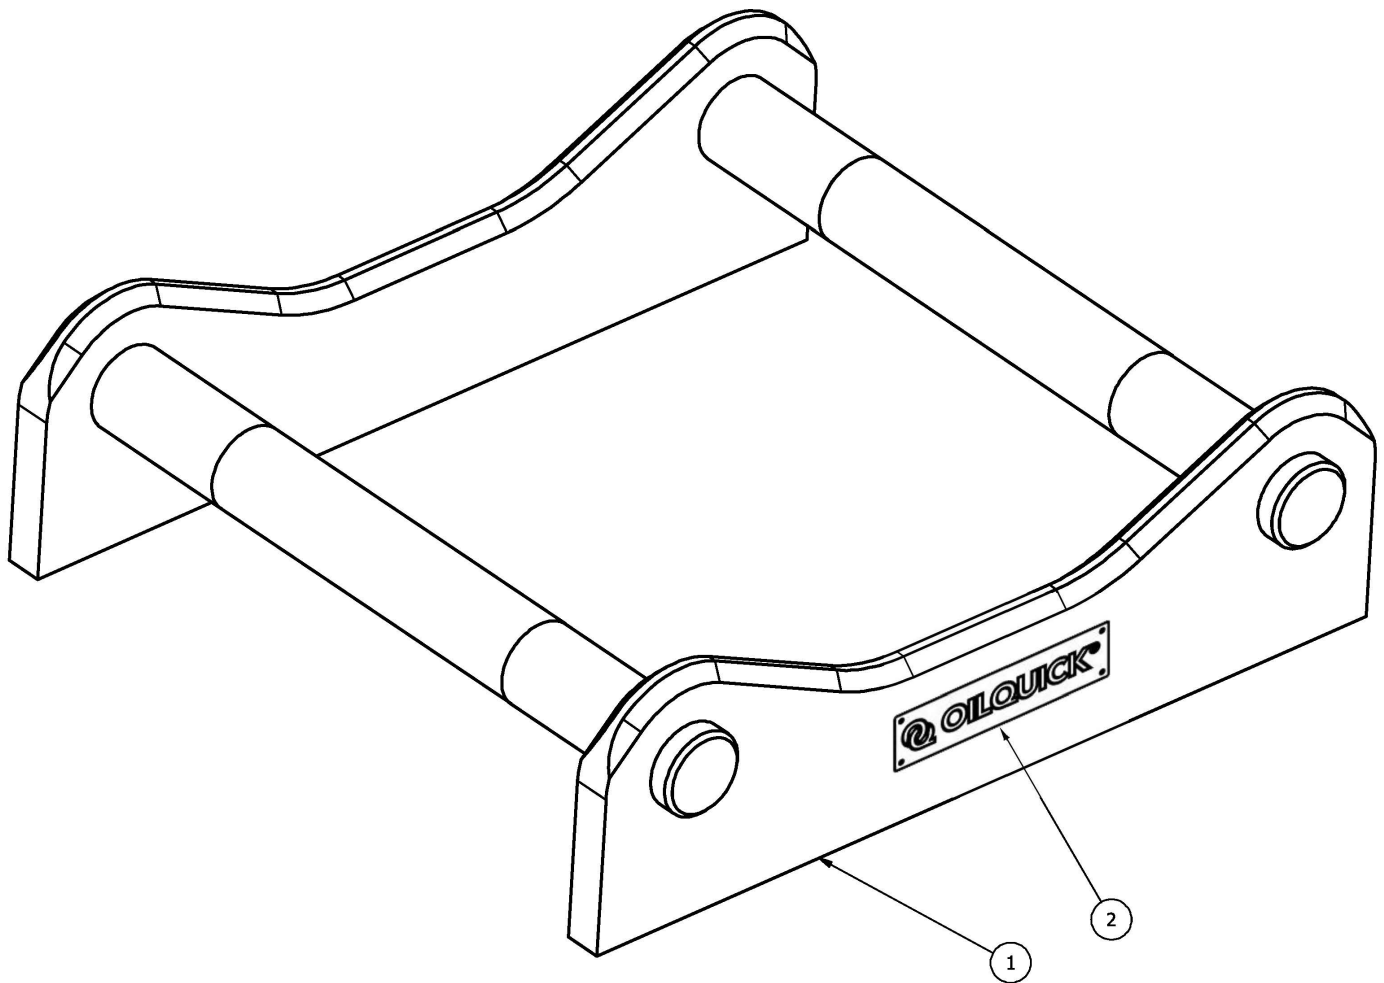

4.0 - ATTACHMENT FRAME

4.4 - OQE05836 - MECHANICAL ATTACHMENT FRAME

ITEM	PN#	NAME	QTY	UOM
1	OQE00118	OQ70/55R- MECHANICAL ATTACHMENT FRAME	1	EA
2	OQ4116271	EMBLEM - OILQUICK - OQ70-OQ120	2	EA
3	OQE04831	INSTRUCTIONS MECHANICAL ATTACHMENT FRAME	1	EA