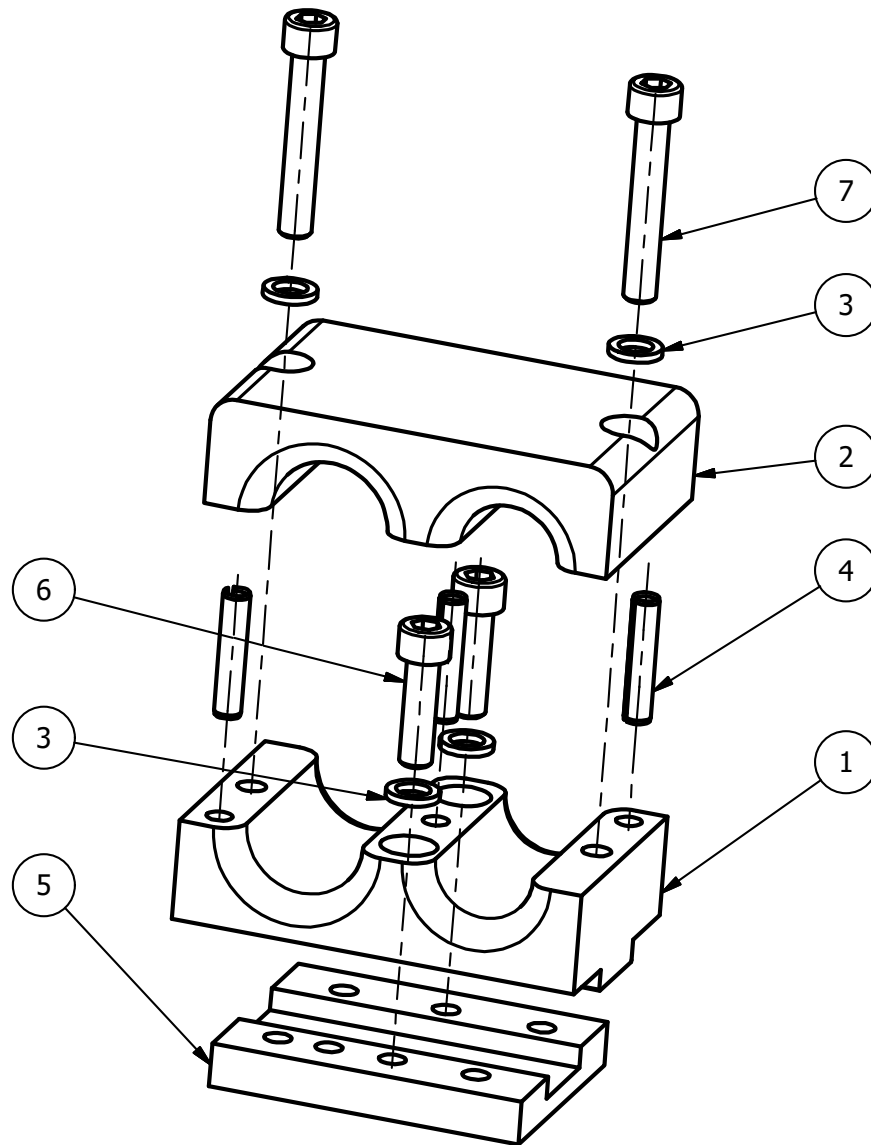

2.0 - INSTALL COMPONENTS

2.1 - HOSE CLAMPS

2.1.1 - OQ4119447 - HOSE CLAMP 1"

ITEM	PN#	NAME	QTY	UOM
1	OQ4119449	BASE HOSE HOLDER	1	EA
2	OQ4119448	UPPER HOSE HOLDER	1	EA
3	OQ7189026	SPRING PIPE STICK FRP 8X40 DIN 1481	2	EA
4	OQ7072028	LOCK WASHER NORLOCK M10	4	EA
5	OQ7060110	SCREW MC6S 10X40	2	EA
6	OQ4119391	WELDING PLATE	1	EA
7	OQ7060099	SCREW MC6S 10X35	2	EA

2.0 - INSTALL COMPONENTS

2.1 - HOSE CLAMPS

2.1.2 - OQ4119426 - HOSE CLAMP 1" + 1/2"

ITEM	PN#	NAME	QTY	UOM
1	OQ4119428	BASE HOSE HOLDER - 1" + 1/2"	1	EA
2	OQ4119427	UPPER HOSE HOLDER - 1" + 1/2"	1	EA
3	OQ7060110	SCREW MC6S 10X40	1	EA
4	OQ7072028	LOCK WASHER NORLOCK M10	3	EA
5	OQ7089026	SPRING PIPE STICK	2	EA
6	OQ7060099	SCREW MC6S 10X35	2	EA
7	OQ4119391	WELDING PLATE	1	EA

2.0 - INSTALL COMPONENTS

2.1 - HOSE CLAMPS

2.1.3 - OQ4129702 - HOSE CLAMP 1" + 3/4"

ITEM	PN#	NAME	QTY	UOM
1	OQ4129701	BASE HOSE HOLDER - 1" + 3/4"	1	EA
2	OQ4129700	UPPER HOSE HOLDER - 1" + 3/4"	1	EA
3	OQ7072028	LOCK WASHER NORLOCK M10	4	EA
4	OQ7089026	SPRING PIPE STICK	3	EA
5	OQ4119391	WELDING PLATE	1	EA
6	OQ7060099	SCREW MC6S 10X35	2	EA
7	OQ7060190	SCREW MC6S 10X60(12.9)	2	EA

2.0 - INSTALL COMPONENTS

2.1 - HOSE CLAMPS

2.1.4 - OQ4119435 - HOSE CLAMP 1" + 3/4" + 1/2"

ITEM	PN#	NAME	QTY	UOM
1	OQ4119437	BASE HOSE HOLDER 1"+3/4"+1/2"	1	EA
2	OQ4119436	UPPER HOSE HOLDER 1"+3/4"+1/2"	1	EA
3	OQ7089026	SPRING PIPE STICK FRP 8x40 DIN 1481	2	EA
4	OQ7060110	SCREW MC6S 10x40	2	EA
5	OQ7072028	LOCK WASHER NORDLOCK M10	4	EA
6	OQ4119391	WELDING PLATE	1	EA
7	OQ7060099	SCREW MC6S M10x35 8.8 FZB	2	EA