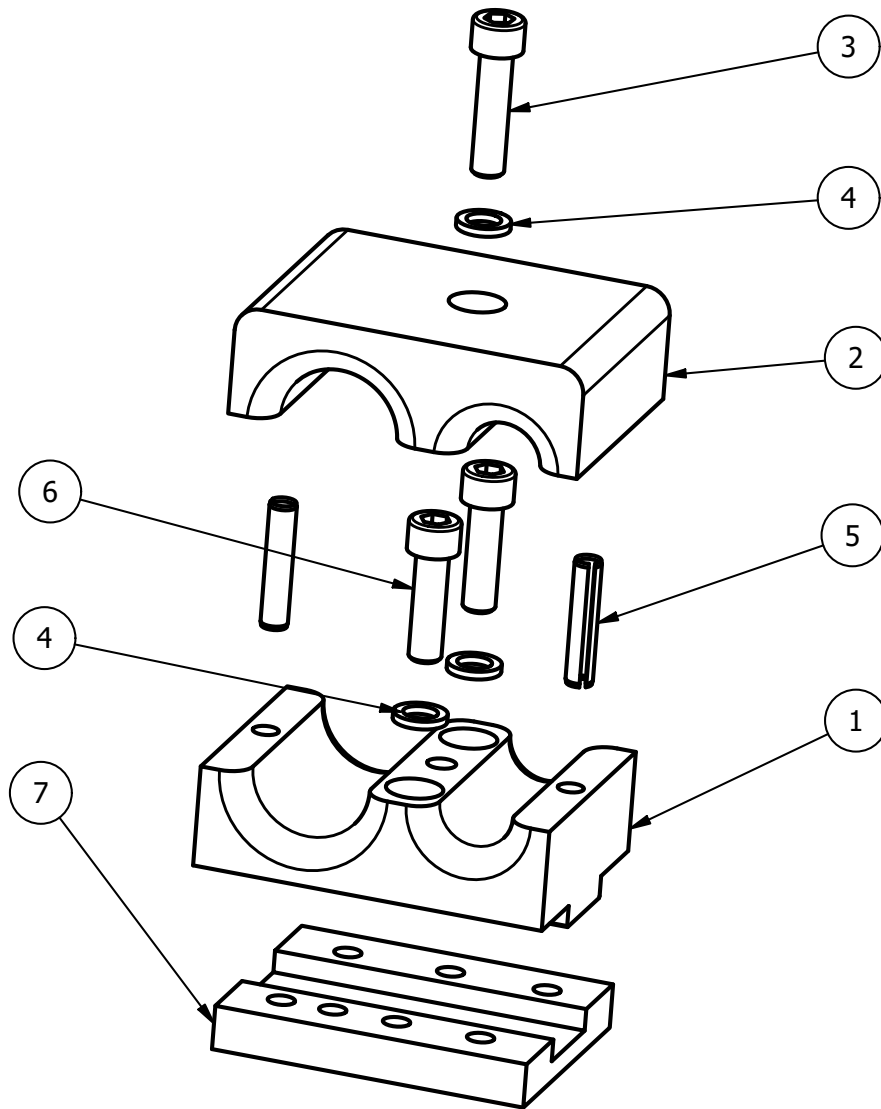

2.0 - INSTALL COMPONENTS

2.1 - HOSE CLAMPS

2.1.1 - OQ4119447 - HOSE CLAMP 1"

ITEM	PN#	NAME	QTY	UOM
1	OQ4119449	BASE HOSE HOLDER	1	EA
2	OQ4119448	UPPER HOSE HOLDER	1	EA
3	OQ7189026	SPRING PIPE STICK FRP 8X40 DIN 1481	2	EA
4	OQ7072028	LOCK WASHER NORLOCK M10	4	EA
5	OQ7060110	SCREW MC6S 10X40	2	EA
6	OQ4119391	WELDING PLATE	1	EA
7	OQ7060099	SCREW MC6S 10X35	2	EA

2.1.2 - OQ4119426 - HOSE CLAMP 1" + 1/2"

ITEM	PN#	NAME	QTY	UOM
1	OQ4119428	BASE HOSE HOLDER - 1" + 1/2"	1	EA
2	OQ4119427	UPPER HOSE HOLDER - 1" + 1/2"	1	EA
3	OQ7060110	SCREW MC6S 10X40	1	EA
4	OQ7072028	LOCK WASHER NORLOCK M10	3	EA
5	OQ7089026	SPRING PIPE STICK	2	EA
6	OQ7060099	SCREW MC6S 10X35	2	EA
7	OQ4119391	WELDING PLATE	1	EA

2.1.3 - OQ4129702 - HOSE CLAMP 1" + 3/4"

ITEM	PN#	NAME	QTY	UOM
1	OQ4129701	BASE HOSE HOLDER - 1" + 3/4"	1	EA
2	OQ4129700	UPPER HOSE HOLDER - 1" + 3/4"	1	EA
3	OQ7072028	LOCK WASHER NORLOCK M10	4	EA
4	OQ7089026	SPRING PIPE STICK	3	EA
5	OQ4119391	WELDING PLATE	1	EA
6	OQ7060099	SCREW MC6S 10X35	2	EA
7	OQ7060190	SCREW MC6S 10X60(12.9)	2	EA