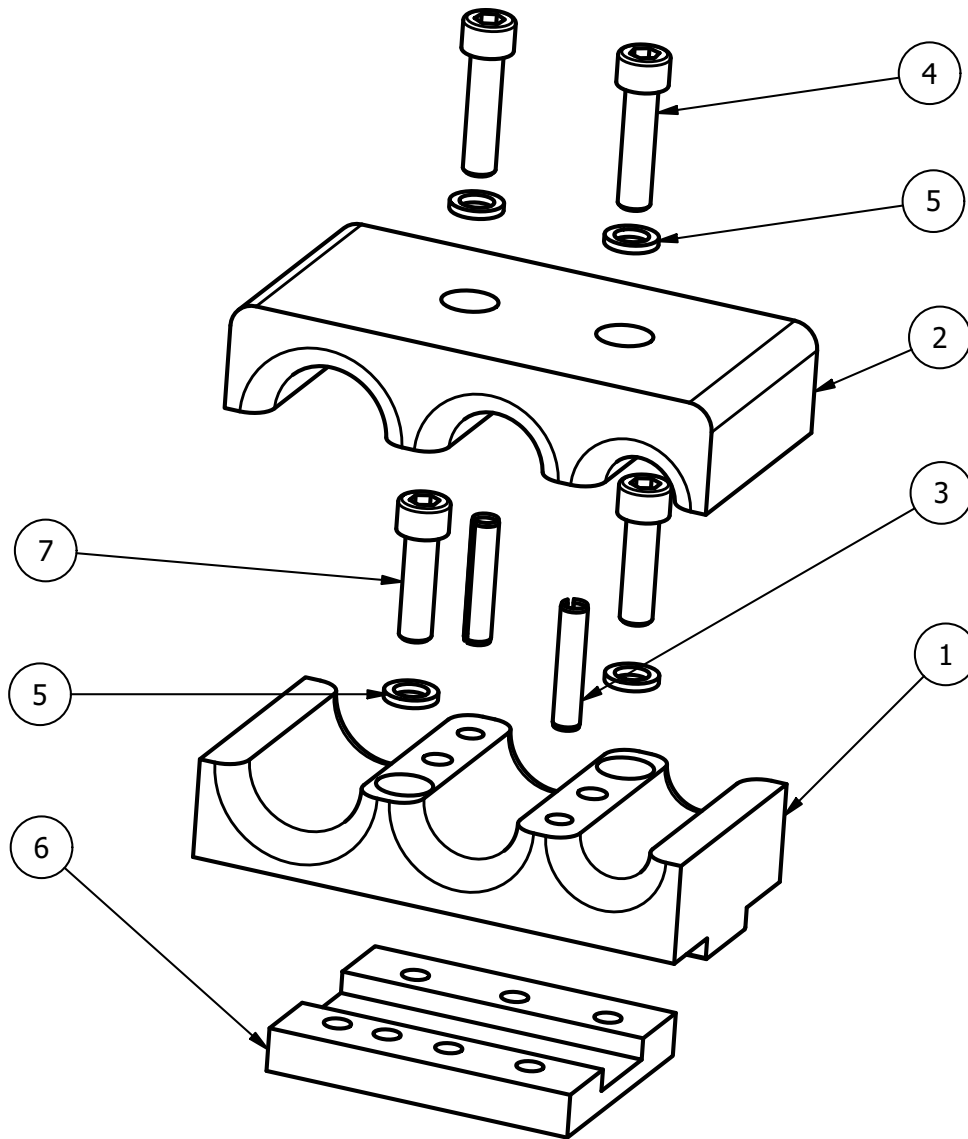

2.0 - INSTALL COMPONENTS

2.1 - HOSE CLAMPS

2.1.1 - OQ4119447 - HOSE CLAMP 1"

ITEM	PN#	NAME	QTY	UOM
1	OQ4119449	BASE HOSE HOLDER	1	EA
2	OQ4119448	UPPER HOSE HOLDER	1	EA
3	OQ7189026	SPRING PIPE STICK FRP 8X40 DIN 1481	2	EA
4	OQ7072028	LOCK WASHER NORLOCK M10	4	EA
5	OQ7060110	SCREW MC6S 10X40	2	EA
6	OQ4119391	WELDING PLATE	1	EA
7	OQ7060099	SCREW MC6S 10X35	2	EA

2.1.2 - OQ4119426 - HOSE CLAMP 1" + 1/2"

ITEM	PN#	NAME	QTY	UOM
1	OQ4119428	BASE HOSE HOLDER - 1" + 1/2"	1	EA
2	OQ4119427	UPPER HOSE HOLDER - 1" + 1/2"	1	EA
3	OQ7060110	SCREW MC6S 10X40	1	EA
4	OQ7072028	LOCK WASHER NORLOCK M10	3	EA
5	OQ7089026	SPRING PIPE STICK	2	EA
6	OQ7060099	SCREW MC6S 10X35	2	EA
7	OQ4119391	WELDING PLATE	1	EA

2.1.3 - OQ4129702 - HOSE CLAMP 1" + 3/4"

ITEM	PN#	NAME	QTY	UOM
1	OQ4129701	BASE HOSE HOLDER - 1" + 3/4"	1	EA
2	OQ4129700	UPPER HOSE HOLDER - 1" + 3/4"	1	EA
3	OQ7072028	LOCK WASHER NORLOCK M10	4	EA
4	OQ7089026	SPRING PIPE STICK	3	EA
5	OQ4119391	WELDING PLATE	1	EA
6	OQ7060099	SCREW MC6S 10X35	2	EA
7	OQ7060190	SCREW MC6S 10X60(12.9)	2	EA

2.1.4 - OQ4119435 - HOSE CLAMP 1" + 3/4" + 1/2"

ITEM	PN#	NAME	QTY	UOM
1	OQ4119437	BASE HOSE HOLDER 1"+3/4"+1/2"	1	EA
2	OQ4119436	UPPER HOSE HOLDER 1"+3/4"+1/2"	1	EA
3	OQ7089026	SPRING PIPE STICK FRP 8x40 DIN 1481	2	EA
4	OQ7060110	SCREW MC6S 10x40	2	EA
5	OQ7072028	LOCK WASHER NORDLOCK M10	4	EA
6	OQ4119391	WELDING PLATE	1	EA
7	OQ7060099	SCREW MC6S M10x35 8.8 FZB	2	EA