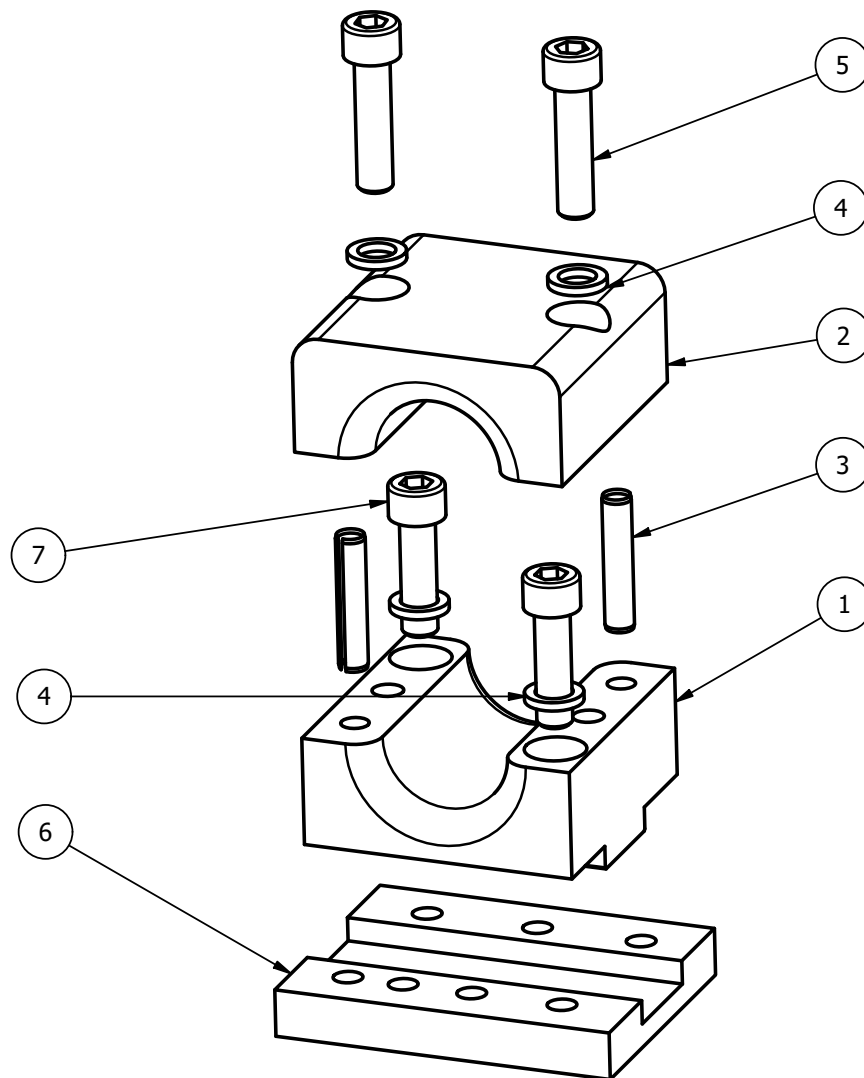

2.0 - INSTALL COMPONENTS

2.1 - HOSE CLAMPS

2.1.1 - OQ4119447 - HOSE CLAMP 1"

ITEM	PN#	NAME	QTY	UOM
1	OQ4119449	BASE HOSE HOLDER	1	EA
2	OQ4119448	UPPER HOSE HOLDER	1	EA
3	OQ7189026	SPRING PIPE STICK FRP 8X40 DIN 1481	2	EA
4	OQ7072028	LOCK WASHER NORLOCK M10	4	EA
5	OQ7060110	SCREW MC6S 10X40	2	EA
6	OQ4119391	WELDING PLATE	1	EA
7	OQ7060099	SCREW MC6S 10X35	2	EA