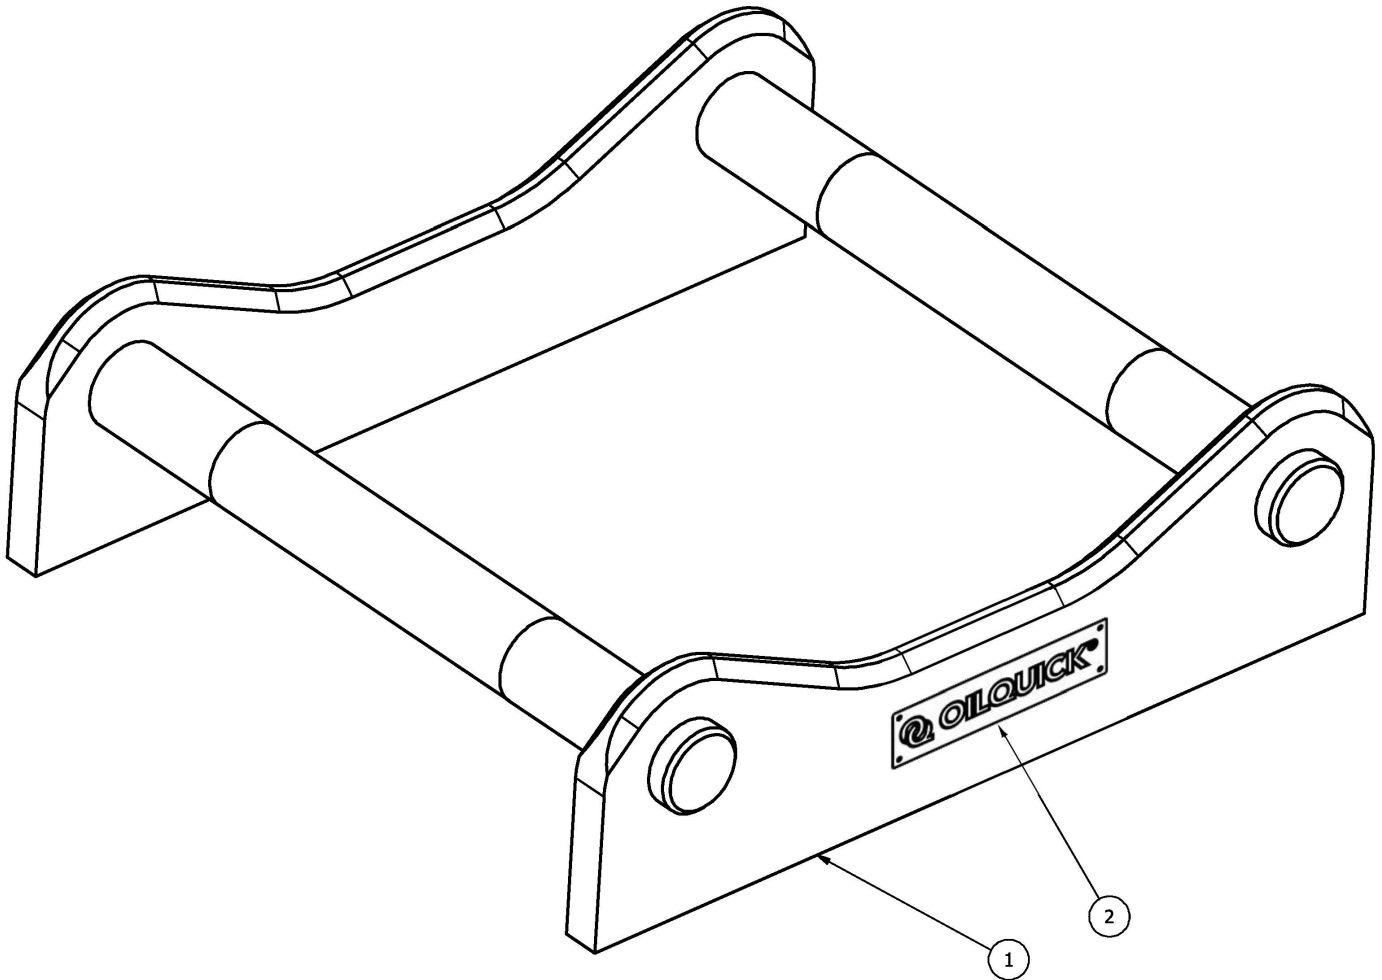

4.4 - OQE05836 - MECHANICAL ATTACHMENT FRAME

ITEM	PN#	NAME	QTY	UOM
1	OQE00118	OQ70/55R- MECHANICAL ATTACHMENT FRAME	1	EA
2	OQ4116271	EMBLEM - OILQUICK - OQ70-OQ120	2	EA
3	OQE04831	INSTRUCTIONS MECHANICAL ATTACHMENT FRAME	1	EA