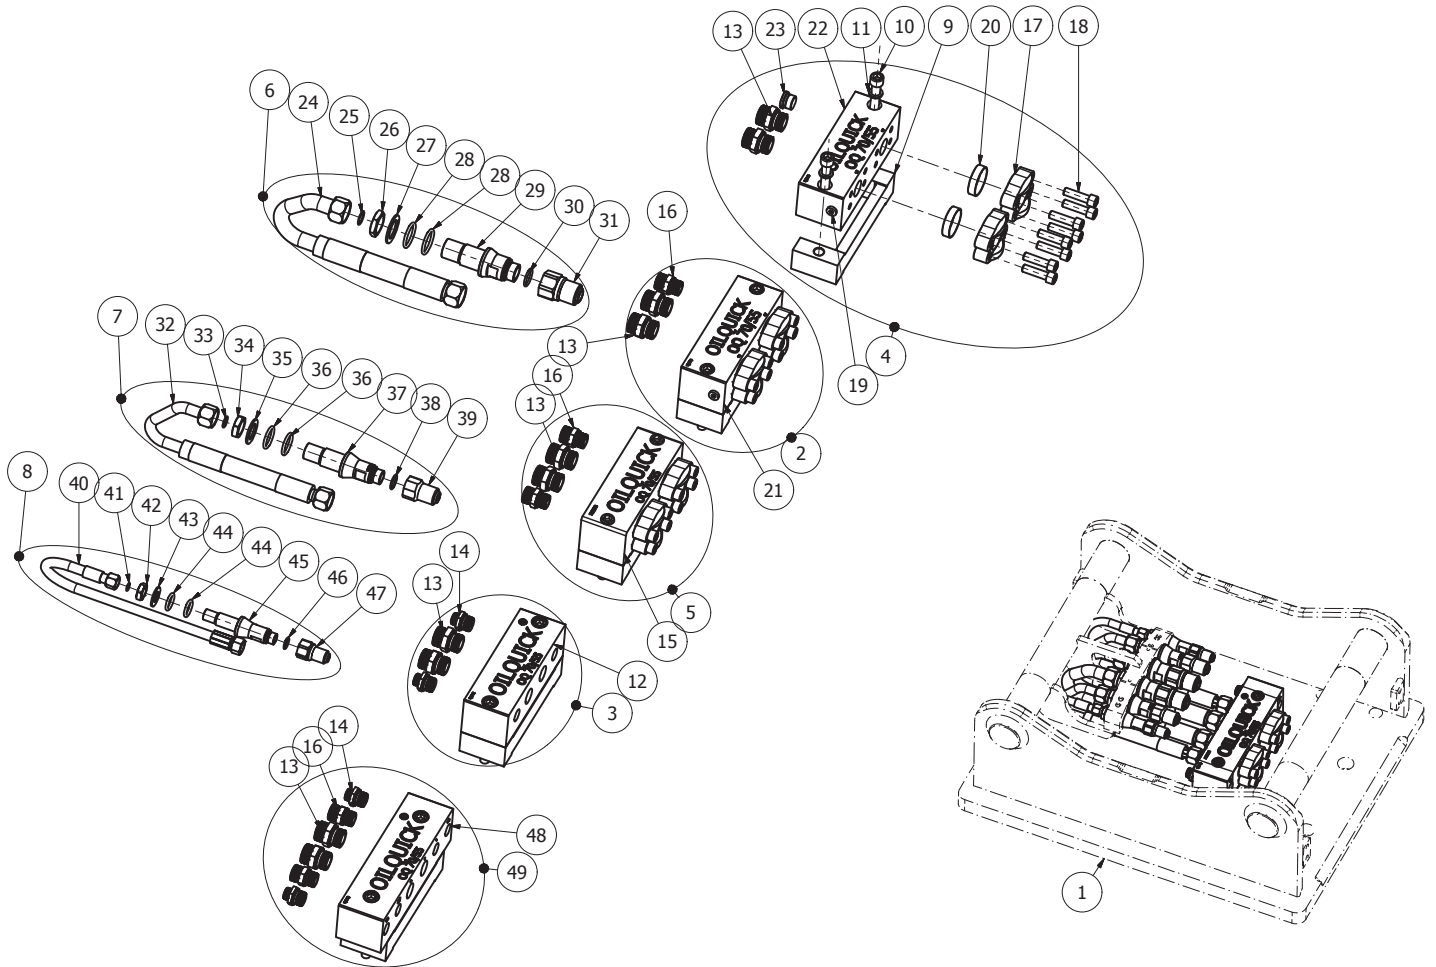

4.3 - OQ4118439 - SPLIT BLOCKS

ITEM	PN#	NAME	QTY	UOM
1	OQ411XXXX	TOOL ADAPTER	1	EA
2	OQ5111111	HYDR.BLOCK KIT 2x1", 1x3/4" SPLIT	1	EA
3	OQ5111112	HYDR.BLOCK KIT 2x1", 2x1/2"	1	EA
4	OQ5111110	OQ80 SPLIT BLOCK KIT	1	EA
5	OQ5111113	OQ70/55 80 SPLIT BLOCK KIT	1	EA
6	OQ5111108	COUPLING KIT 1" OQ70-80 BLOCK	2	EA
7	OQ5111107	COUPLING KIT 3/4" OQ70-80 BLOCK	2	EA
8	OQ5111106	COUPLING KIT 1/2" OQ70-90 BLOCK	2	EA
9	OQ4117947	SPACER, OQ70-80 TOOL ADAPTER	1	EA
10	OQ7060119	SCREW MC6S M16x140 8.8 FZB	2	EA
11	OQ7072034	NORDLKM16 - 25.4 X 3.3 1536	2	EA
12	OQ7200273	HYDRAULIC BLOCK 2x1", 2x1/2"	1	EA
13	OQ7200282	FTG-HYD 16MBSPP - 16MO SEAL E	2	EA
14	OQ7200280	FTG-HYD 12MBSPP-15LMDIN SEAL E	2	EA
15	OQ7200288	SPLIT BLOCK 2x1"+2x3/4" BULK HEAD 1/2"	1	EA
16	OQ7200281	FTG-HYD 12MBSPP-12MO SEAL E	2	EA
17	OQ7207006	SAE6 FLANGE 1 1/4"	4	EA
18	OQ7060197	SH CS M14 - 2.00 X 50 Z_12.9	8	EA
19	OQ7200283	FTG-HYD 04MBSPP PLUG SEAL E	2	EA
20	OQ7207007	PLASTIC PLUG, SAE6 FLANGE 1 1/4"	2	EA
21	OQ7200272	SPLIT BLOCK 2x1"+1x3/4"-SAE6 1 1/4"	1	EA
22	OQ7200272	SPLIT BLOCK 2x1"+1x3/4"-SAE6 1 1/4"	1	EA
23	OQ7091010	PLUG G3/4" ED	1	EA
24	OQ7150213	HYDRAULIC HOSE/PIPE 1"	2	EA
25	OQ7160047	O-RING-021 -16MO (23,52x1,78) NBR 90D	2	EA
26	OQ4112397	NUT 1 7/16"-12UN, T=10,5	2	EA
27	OQ4112314	WASHER 1.375 - 2.16 X 0.12 P	2	EA
28	OQ7160044	O-RING 40x5 NBR70	4	EA
29	OQ4113607	BULKHEAD 1" SHORT OQ70/55 OQ80	2	EA
30	OQ7160050	O-RING 28,17x3,52 NBR70	2	EA
31	OQ7206021	HYDRAULIC COUPLING 1", MALE	2	EA
32	OQ7150214	HYDRAULIC HOSE/PIPE 3/4"	2	EA
33	OQ7160046	O-RING-018 -12MO (18,77x1,78) NBR 90D	2	EA