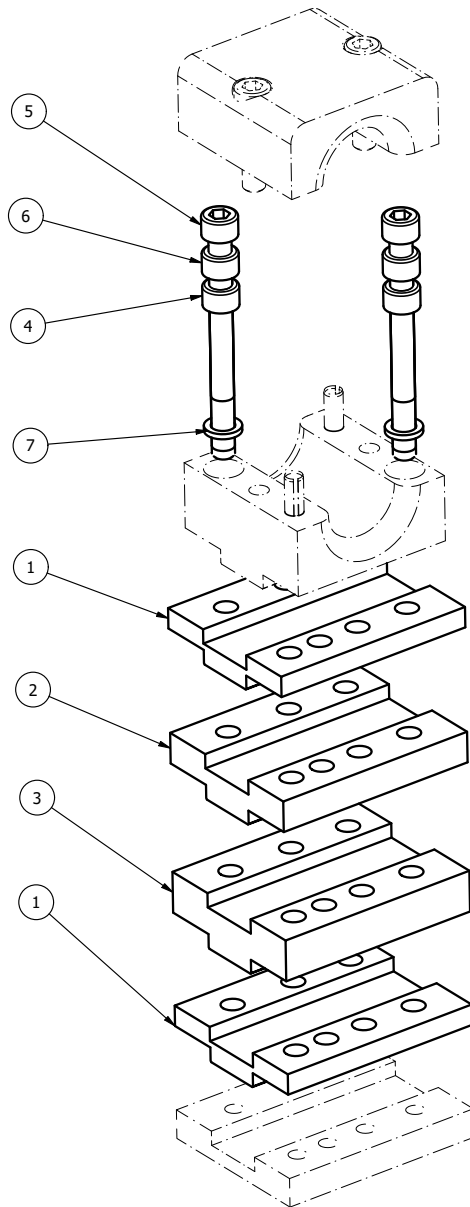

2.1.6 - OQ4119458 - HOSE CLAMP SPACER KIT

ITEM	PN#	NAME	QTY	UOM
1	OQ4119392	SPACER 10MM, HOSE CLAMP	2	EA
2	OQ4119393	SPACER 15MM, HOSE CLAMP	1	EA
3	OQ4119459	SPACER 20MM, HOSE CLAMP	1	EA
4	OQ7060146	SCREW MC6S M10x70 12,9	2	EA
5	OQ7060205	SCREW MC6S M10x80 12.9	2	EA
6	OQ7060177	SHCS MC6S M10-1.50 x90 12.9	2	EA
7	50-00682	WASHER NORDLOCK M10 - 16.6 X 2.5 1244	2	EA