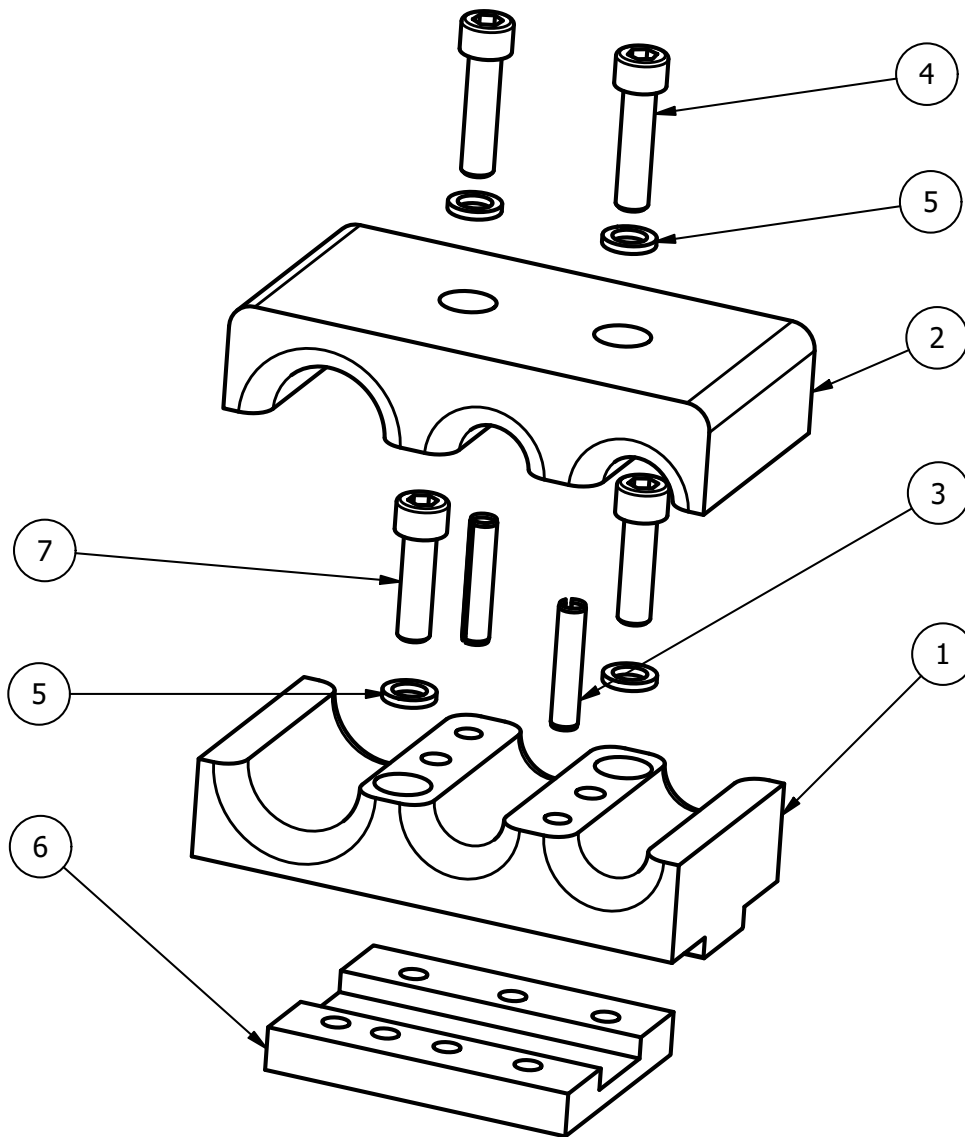

2.1.2 - OQ4119426 - HOSE CLAMP 1" + 1/2"

ITEM	PN#	NAME	QTY	UOM
1	OQ4119428	BASE HOSE HOLDER - 1" + 1/2"	1	EA
2	OQ4119427	UPPER HOSE HOLDER - 1" + 1/2"	1	EA
3	OQ7060110	SCREW MC6S 10X40	1	EA
4	OQ7072028	LOCK WASHER NORLOCK M10	3	EA
5	OQ7089026	SPRING PIPE STICK	2	EA
6	OQ7060099	SCREW MC6S 10X35	2	EA
7	OQ4119391	WELDING PLATE	1	EA

2.1.3 - OQ4129702 - HOSE CLAMP 1" + 3/4"

ITEM	PN#	NAME	QTY	UOM
1	OQ4129701	BASE HOSE HOLDER - 1" + 3/4"	1	EA
2	OQ4129700	UPPER HOSE HOLDER - 1" + 3/4"	1	EA
3	OQ7072028	LOCK WASHER NORLOCK M10	4	EA
4	OQ7089026	SPRING PIPE STICK	3	EA
5	OQ4119391	WELDING PLATE	1	EA
6	OQ7060099	SCREW MC6S 10X35	2	EA
7	OQ7060190	SCREW MC6S 10X60(12.9)	2	EA

2.1.4 - OQ4119435 - HOSE CLAMP 1" + 3/4" + 1/2"

ITEM	PN#	NAME	QTY	UOM
1	OQ4119437	BASE HOSE HOLDER 1"+3/4"+1/2"	1	EA
2	OQ4119436	UPPER HOSE HOLDER 1"+3/4"+1/2"	1	EA
3	OQ7089026	SPRING PIPE STICK FRP 8x40 DIN 1481	2	EA
4	OQ7060110	SCREW MC6S 10x40	2	EA
5	OQ7072028	LOCK WASHER NORDLOCK M10	4	EA
6	OQ4119391	WELDING PLATE	1	EA
7	OQ7060099	SCREW MC6S M10x35 8.8 FZB	2	EA

2.1.5 - OQ4124038 - HOSE CLAMP 1" + 2" X 1/2"

ITEM	PN#	NAME	QTY	UOM
1	OQ4124040	BASE HOSE HOLDER 1" 2 X 1/2"	1	EA
2	OQ4124039	UPPER HOSE HOLDER 1" 2 X 1/2"	1	EA
3	OQ7089026	SPRING PIPE STICK FRP 8X40 DIN 1481	2	EA
4	OQ7060110	SCREW MC6S 10X40	2	EA
5	OQ7072028	LOCK WASHER NORLOCK M10	4	EA
6	OQ4119391	WELDING PLATE	1	EA
7	OQ7060099	SCREW MC6S 10X35	2	EA