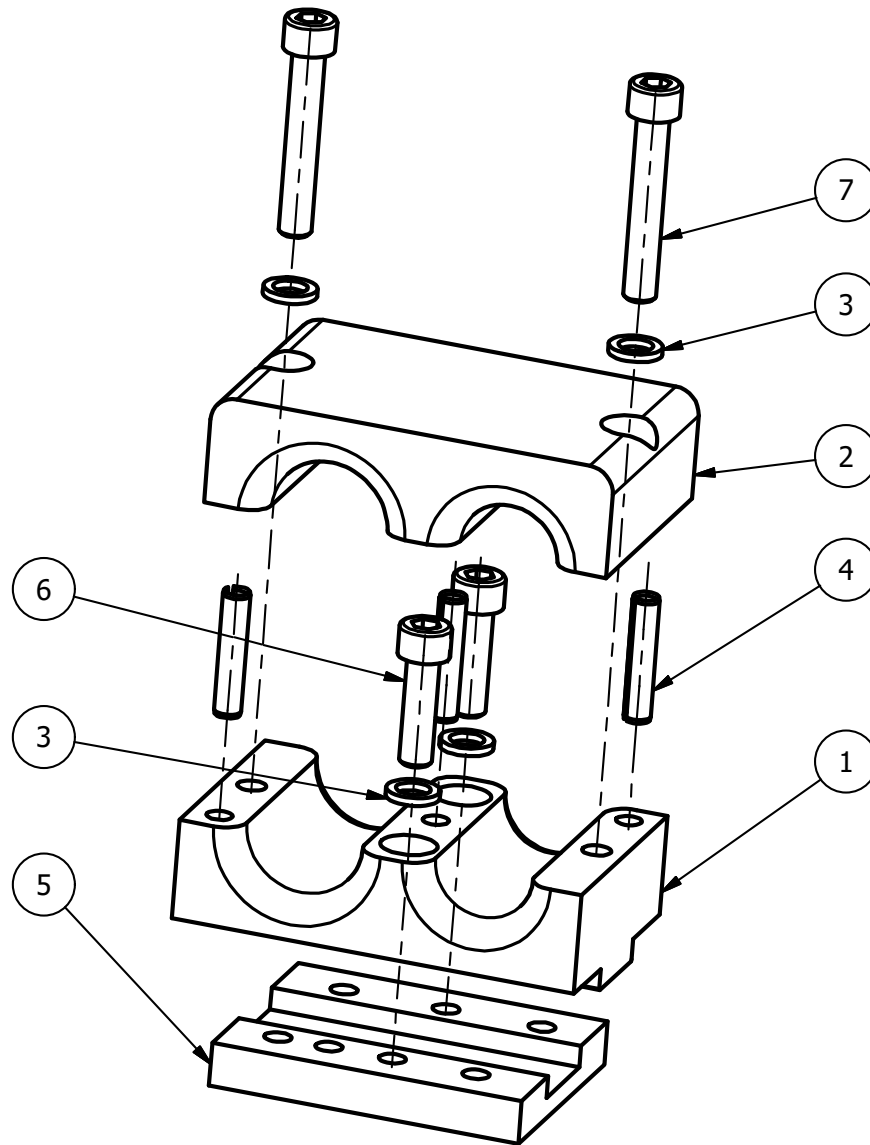

2.0 - INSTALL COMPONENTS

2.1 - HOSE CLAMPS

2.1.1 - OQ4119447 - HOSE CLAMP 1"

ITEM	PN#	NAME	QTY	UOM
1	OQ4119449	BASE HOSE HOLDER	1	EA
2	OQ4119448	UPPER HOSE HOLDER	1	EA
3	OQ7189026	SPRING PIPE STICK FRP 8X40 DIN 1481	2	EA
4	OQ7072028	LOCK WASHER NORLOCK M10	4	EA
5	OQ7060110	SCREW MC6S 10X40	2	EA
6	OQ4119391	WELDING PLATE	1	EA
7	OQ7060099	SCREW MC6S 10X35	2	EA

2.1.2 - OQ4119426 - HOSE CLAMP 1" + 1/2"

ITEM	PN#	NAME	QTY	UOM
1	OQ4119428	BASE HOSE HOLDER - 1" + 1/2"	1	EA
2	OQ4119427	UPPER HOSE HOLDER - 1" + 1/2"	1	EA
3	OQ7060110	SCREW MC6S 10X40	1	EA
4	OQ7072028	LOCK WASHER NORLOCK M10	3	EA
5	OQ7089026	SPRING PIPE STICK	2	EA
6	OQ7060099	SCREW MC6S 10X35	2	EA
7	OQ4119391	WELDING PLATE	1	EA

2.1.3 - OQ4129702 - HOSE CLAMP 1" + 3/4"

ITEM	PN#	NAME	QTY	UOM
1	OQ4129701	BASE HOSE HOLDER - 1" + 3/4"	1	EA
2	OQ4129700	UPPER HOSE HOLDER - 1" + 3/4"	1	EA
3	OQ7072028	LOCK WASHER NORLOCK M10	4	EA
4	OQ7089026	SPRING PIPE STICK	3	EA
5	OQ4119391	WELDING PLATE	1	EA
6	OQ7060099	SCREW MC6S 10X35	2	EA
7	OQ7060190	SCREW MC6S 10X60(12.9)	2	EA