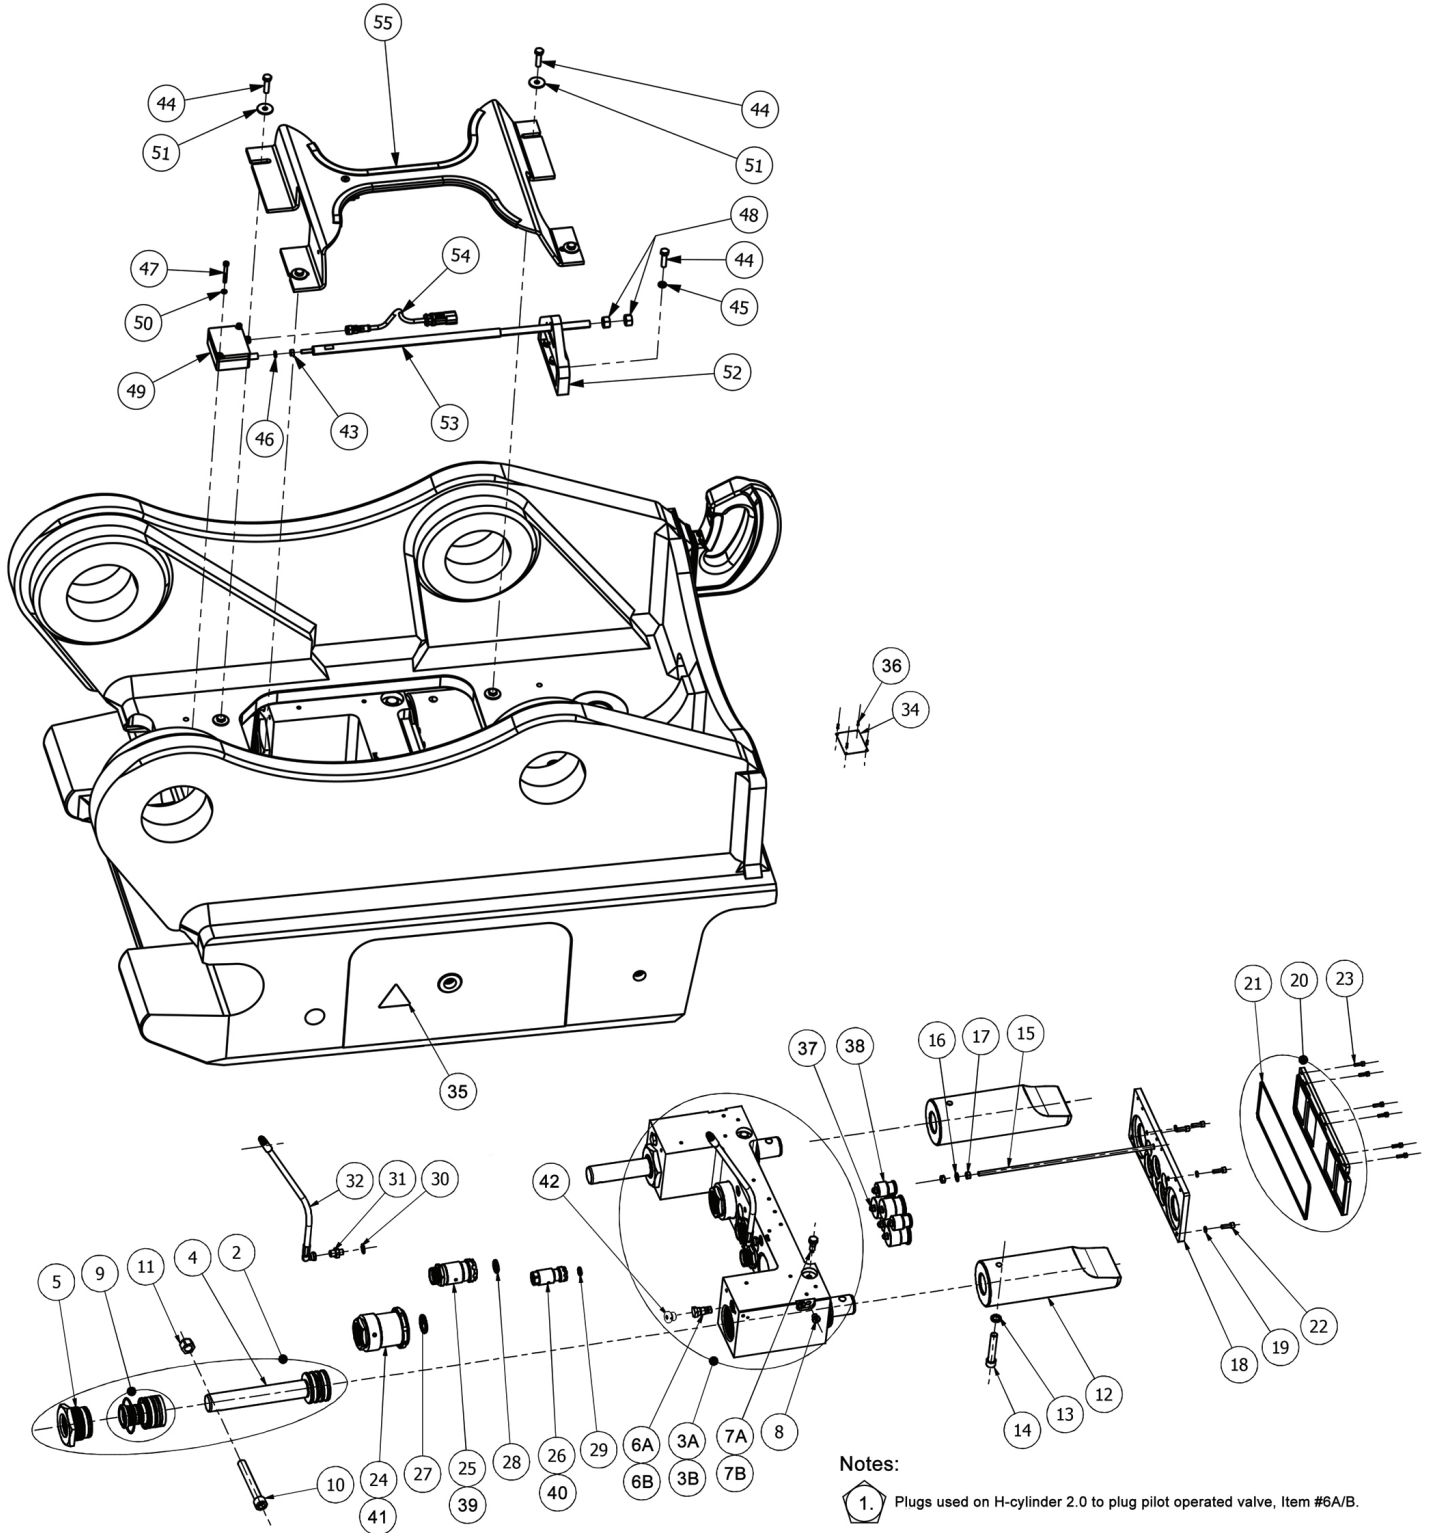

TABLE OF CONTENTS

OQ120

1.0 - QUICK COUPLER

1.1 - OQ120 COUPLER	4
---------------------------	---

2.0 - INSTALL COMPONENTS

2.1 - HOSE CLAMPS	7
2.1.1 - OQ4123896 - HOSE CLAMP 1 1/2"	7
2.1.2 - OQ4123908 - HOSE CLAMP 2x1"+ 1 1/2"	8
2.1.3 - OQ5180146 - SPACER KIT HOSE CLAMP OQ120	9
2.2 - OQ5110941 - GUIDE BLOCK - XL	10
2.3 - OQE06347 - ASSY GUIDE BLOCK OQ65+	11

1.0 - COUPLER

1.1 - OQ120 COUPLER

ITEM	PN#	NAME	QTY	UOM
1	-	QUICK COUPLER OQ120	1	EA
2	OQ4115248	PISTON ROD H-CYL. OQ120 COMNPL.	2	EA
3	OQ4116217	H-CYLINDER OQ120	1	EA
4	OQ4115246	PISTON ROD OQ120 H-CYLINDER 2.0	2	IN
5	OQ4115247	PISTON GUIDE OQ120 H-CYLINDER 2.0	2	EA
6A	OQ7009012	CHECK VALVE 4CK30-I-S3-A9	2	EA
6B	OQ7009004	PILOT OPERATED CHECK VALVE OQ120 H-CYL 2	1	EA
7A	OQ7008004	PRESSURE RELIEF VALVE	2	EA
7B	OQ7008001	PRESSURE RELIEF VALVE H-CYL 2.0	1	EA
8	OQ7200117	PLUG G1/4" UF	4	EA
9	OQ7020226	SEAL KIT H-CYL OQ120	2	EA
10	OQ7060160	SCREW MC6S M20x150 12.9	2	EA
11	OQ7065007	NUT NYLOCK M20 X 2.50 Z_10.9	2	EA
12	OQ4114261	LOCKING PLUNGER OQ120	2	EA
13	50-00734	WASHER NORDLOCK M16 - 25.4 X 3.3 1536	2	EA
14	OQ7060151	SCREW M16 X 90	2	EA
15	OQ4114843	OPENING BAR OQ120	1	EA
16	OQ7072005	WASHER M10 - 22.0 Z	1	EA
17	OQ7065006	NUT M10 X 1.50 Z_10.9	2	EA
18	OQ4116218	GUIDE PLATE OQ120	1	EA
19	50-00773	WASHER NORDLOCK M8	4	EA
20	OQ4115085	DIRT GUARD OQ120	1	EA
21	OQ4115211	RUBBER SEAL, DIRT GUARD	1	EA
22	OQ7060094	SH CS M8 - 1.25 X 25 Z_12.9	4	EA
23	OQ7206080	SCREW MC6S M6x20 12.9	6	EA
24	OQ4114947	HYDRAULIC COUPLING, 1-1/2" FEMALE	2	EA
25	OQ4118455	HYD COUPLING 1" - M42 FEMALE OQB DIN 30S	3	EA
26	OQ4118550	HYDRAULIC COUPLING 1/2", M22 FEMALE	3	EA
27	OQ7020204	NOSE SEAL 1 1/2"	2	EA
28	OQ7020132	NOSE SEAL 1"	3	EA
29	OQ7020130	NOSE SEAL 1/2"	3	EA
30	OQ7200155	SEAL WASHER M16	2	EA