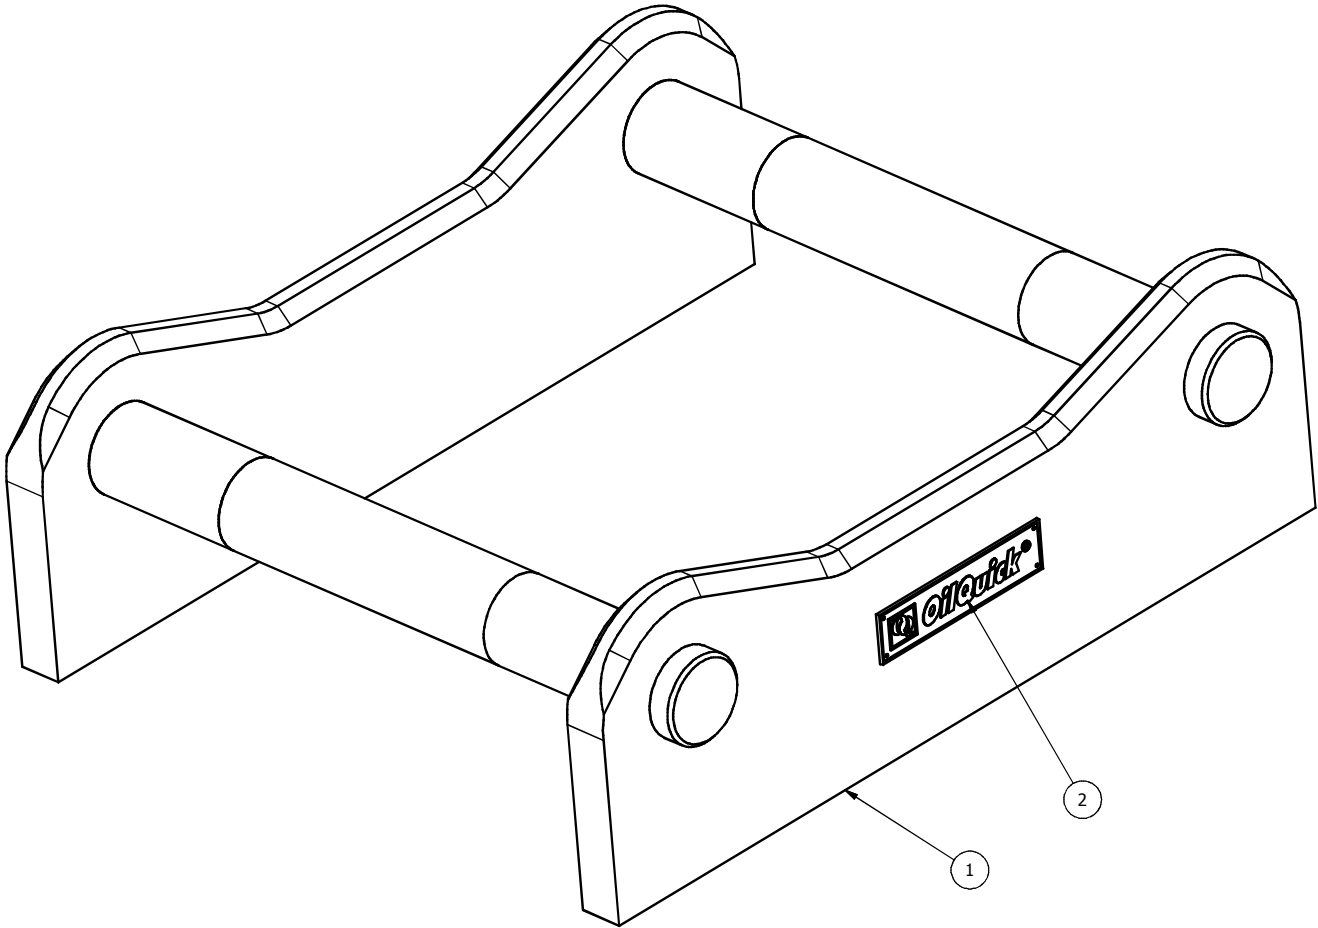

4.0 - ATTACHMENT FRAME

4.3 - OQ4115742 - WLDT - OQ120 MECH ATTACHMENT FRAME

ITEM	PN#	NAME	QTY	UOM
1	OQ4115742	WLDT - OQ120 MECH ATTACHMENT FRAME	1	EA
2	OQ4116271	EMBLEM - OILQUICK - OQ70-OQ120	2	EA
3	OQE04831	INSTRUCTS MECHANICAL ATTACHMENT FRAME	1	EA