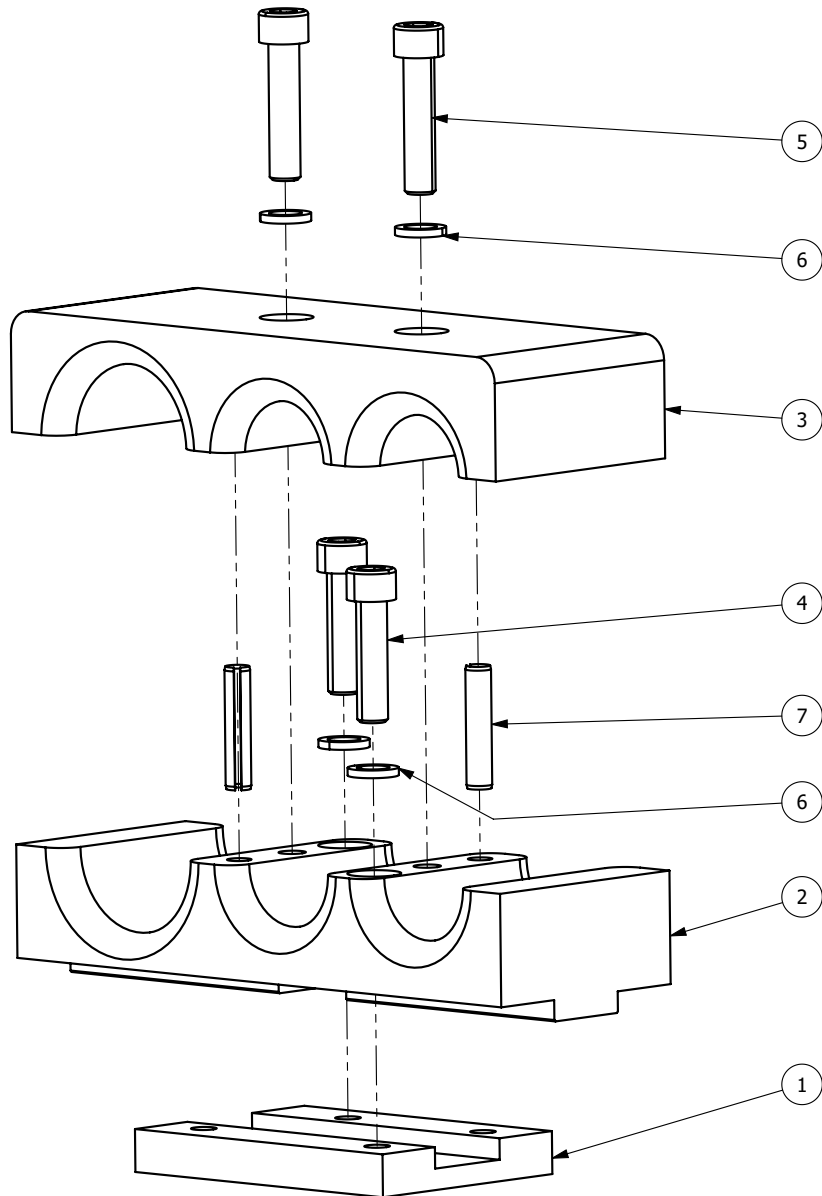

2.0 - INSTALL COMPONENTS

2.1 - HOSE CLAMPS

2.1.1 - OQ4123896 - HOSE CLAMP 1 1/2"

ITEM	PN#	NAME	QTY	UOM
1	OQ4123893	WELD PLATE OQ120 CLAMP	1	EA
2	OQ4123894	CLAMP BASE 1-1/2"	1	EA
3	OQ4123895	CLAMP TOP 1-1/2"	1	EA
4	OQ7060121	SCREW MC6S M10x45 12.9	2	EA
5	OQ7060204	SCREW MC6S M10x50 12.9	2	EA
6	50-00682	WASHER NORDLOCK M10 - 16.6 X 2.5 1244	4	EA
7	OQ7089026	SPRING PIPE STICK	2	EA

2.0 - INSTALL COMPONENTS

2.1 - HOSE CLAMPS

2.1.2 - OQ4123908 - HOSE CLAMP 2x1" + 1 1/2"

ITEM	PN#	NAME	QTY	UOM
1	OQ4123893	WELD PLATE OQ120 CLAMP	1	EA
2	OQ4123906	CLAMP BASE 2X1" + 1-1/2"	1	EA
3	OQ4123907	CLAMP TOP 2X1" + 1-1/2"	1	EA
4	OQ7060110	SCREW MC6S M10x40 12.9	2	EA
5	OQ7060121	SCREW MC6S M10x45 12.9	2	EA
6	50-00682	WASHER NORDLOCK M10 - 16.6 X 2.5 1244	4	EA
7	OQ7089026	SPRING PIPE STICK	2	EA

2.0 - INSTALL COMPONENTS

2.1 - HOSE CLAMPS

2.1.3 - OQ5180146 - SPACER KIT HOSE CLAMP OQ120

ITEM	PN#	NAME	QTY	UOM
1	OQ4133818	SPACER 10MM, HOSE CLAMP	2	EA
2	OQ4134288	SPACER HOSE CLAMP, 15MM	1	EA
3	OQ4134290	SPACER HOSE CLAMP, 20MM	1	EA
4	OQ7060177	SH CS M10 - 1.50 X 90 Z_12.9	2	EA
5	50-00682	WASHER NORDLOCK M10 - 16.6 X 2.5 1244	2	EA