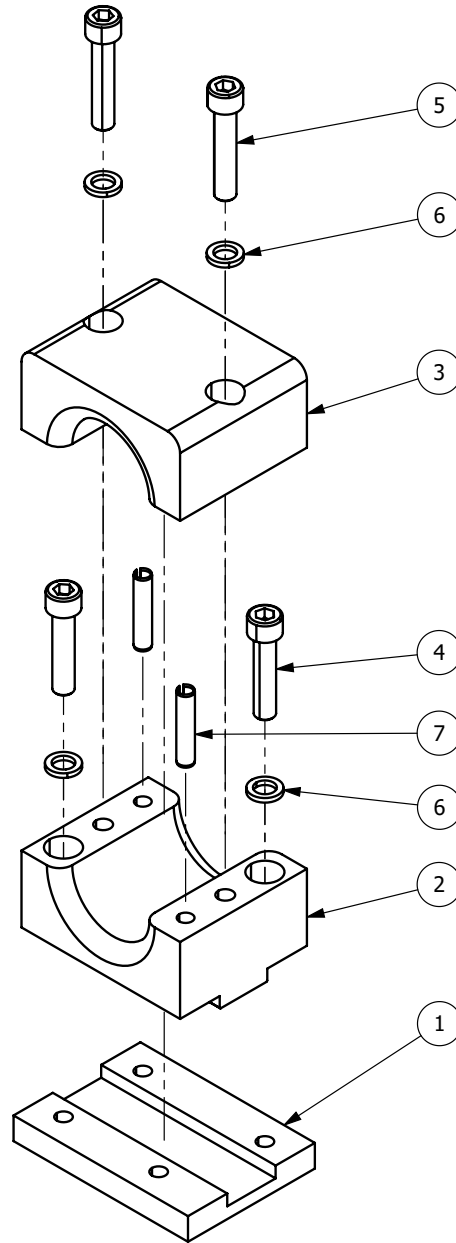

1.0 - COUPLER

1.1 - OQ120 COUPLER

ITEM	PN#	NAME	QTY	UOM
1	-	QUICK COUPLER OQ120	1	EA
2	OQ4115248	PISTON ROD H-CYL. OQ120 COMNPL.	2	EA
3	OQ4116217	H-CYLINDER OQ120	1	EA
4	OQ4115246	PISTON ROD OQ120 H-CYLINDER 2.0	2	IN
5	OQ4115247	PISTON GUIDE OQ120 H-CYLINDER 2.0	2	EA
6A	OQ7009012	CHECK VALVE 4CK30-I-S3-A9	2	EA
6B	OQ7009004	PILOT OPERATED CHECK VALVE OQ120 H-CYL 2	1	EA
7A	OQ7008004	PRESSURE RELIEF VALVE	2	EA
7B	OQ7008001	PRESSURE RELIEF VALVE H-CYL 2.0	1	EA
8	OQ7200117	PLUG G1/4" UF	4	EA
9	OQ7020226	SEAL KIT H-CYL OQ120	2	EA
10	OQ7060160	SCREW MC6S M20x150 12.9	2	EA
11	OQ7065007	NUT NYLOCK M20 X 2.50 Z_10.9	2	EA
12	OQ4114261	LOCKING PLUNGER OQ120	2	EA
13	50-00734	WASHER NORDLOCK M16 - 25.4 X 3.3 1536	2	EA
14	OQ7060151	SCREW M16 X 90	2	EA
15	OQ4114843	OPENING BAR OQ120	1	EA
16	OQ7072005	WASHER M10 - 22.0 Z	1	EA
17	OQ7065006	NUT M10 X 1.50 Z_10.9	2	EA
18	OQ4116218	GUIDE PLATE OQ120	1	EA
19	50-00773	WASHER NORDLOCK M8	4	EA
20	OQ4115085	DIRT GUARD OQ120	1	EA
21	OQ4115211	RUBBER SEAL, DIRT GUARD	1	EA
22	OQ7060094	SH CS M8 - 1.25 X 25 Z_12.9	4	EA
23	OQ7206080	SCREW MC6S M6x20 12.9	6	EA
24	OQ4114947	HYDRAULIC COUPLING, 1-1/2" FEMALE	2	EA
25	OQ4118455	HYD COUPLING 1" - M42 FEMALE OQB DIN 30S	3	EA
26	OQ4118550	HYDRAULIC COUPLING 1/2", M22 FEMALE	3	EA
27	OQ7020204	NOSE SEAL 1 1/2"	2	EA
28	OQ7020132	NOSE SEAL 1"	3	EA
29	OQ7020130	NOSE SEAL 1/2"	3	EA
30	OQ7200155	SEAL WASHER M16	2	EA

2.0 - INSTALL COMPONENTS

2.1 - HOSE CLAMPS

2.1.1 - OQ4123896 - HOSE CLAMP 1 1/2"

ITEM	PN#	NAME	QTY	UOM
1	OQ4123893	WELD PLATE OQ120 CLAMP	1	EA
2	OQ4123894	CLAMP BASE 1-1/2"	1	EA
3	OQ4123895	CLAMP TOP 1-1/2"	1	EA
4	OQ7060121	SCREW MC6S M10x45 12.9	2	EA
5	OQ7060204	SCREW MC6S M10x50 12.9	2	EA
6	50-00682	WASHER NORDLOCK M10 - 16.6 X 2.5 1244	4	EA
7	OQ7089026	SPRING PIPE STICK	2	EA