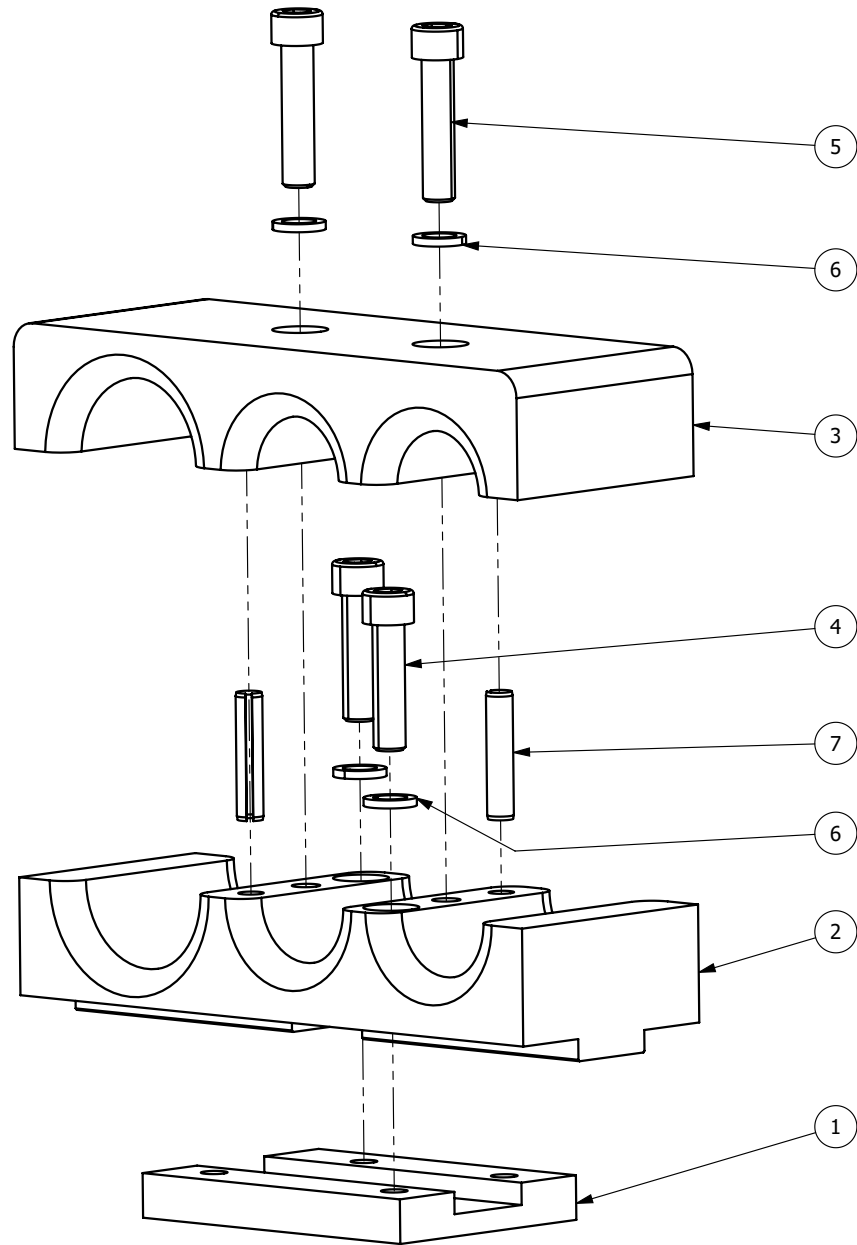

2.0 - INSTALL COMPONENTS

2.1 - HOSE CLAMPS

2.1.1 - OQ4123896 - HOSE CLAMP 1 1/2"

ITEM	PN#	NAME	QTY	UOM
1	OQ4123893	WELD PLATE OQ120 CLAMP	1	EA
2	OQ4123894	CLAMP BASE 1-1/2"	1	EA
3	OQ4123895	CLAMP TOP 1-1/2"	1	EA
4	OQ7060121	SCREW MC6S M10x45 12.9	2	EA
5	OQ7060204	SCREW MC6S M10x50 12.9	2	EA
6	50-00682	WASHER NORDLOCK M10 - 16.6 X 2.5 1244	4	EA
7	OQ7089026	SPRING PIPE STICK	2	EA

2.1.2 - OQ4123908 - HOSE CLAMP 2x1" + 1 1/2"

ITEM	PN#	NAME	QTY	UOM
1	OQ4123893	WELD PLATE OQ120 CLAMP	1	EA
2	OQ4123906	CLAMP BASE 2X1" + 1-1/2"	1	EA
3	OQ4123907	CLAMP TOP 2X1" + 1-1/2"	1	EA
4	OQ7060110	SCREW MC6S M10x40 12.9	2	EA
5	OQ7060121	SCREW MC6S M10x45 12.9	2	EA
6	50-00682	WASHER NORDLOCK M10 - 16.6 X 2.5 1244	4	EA
7	OQ7089026	SPRING PIPE STICK	2	EA