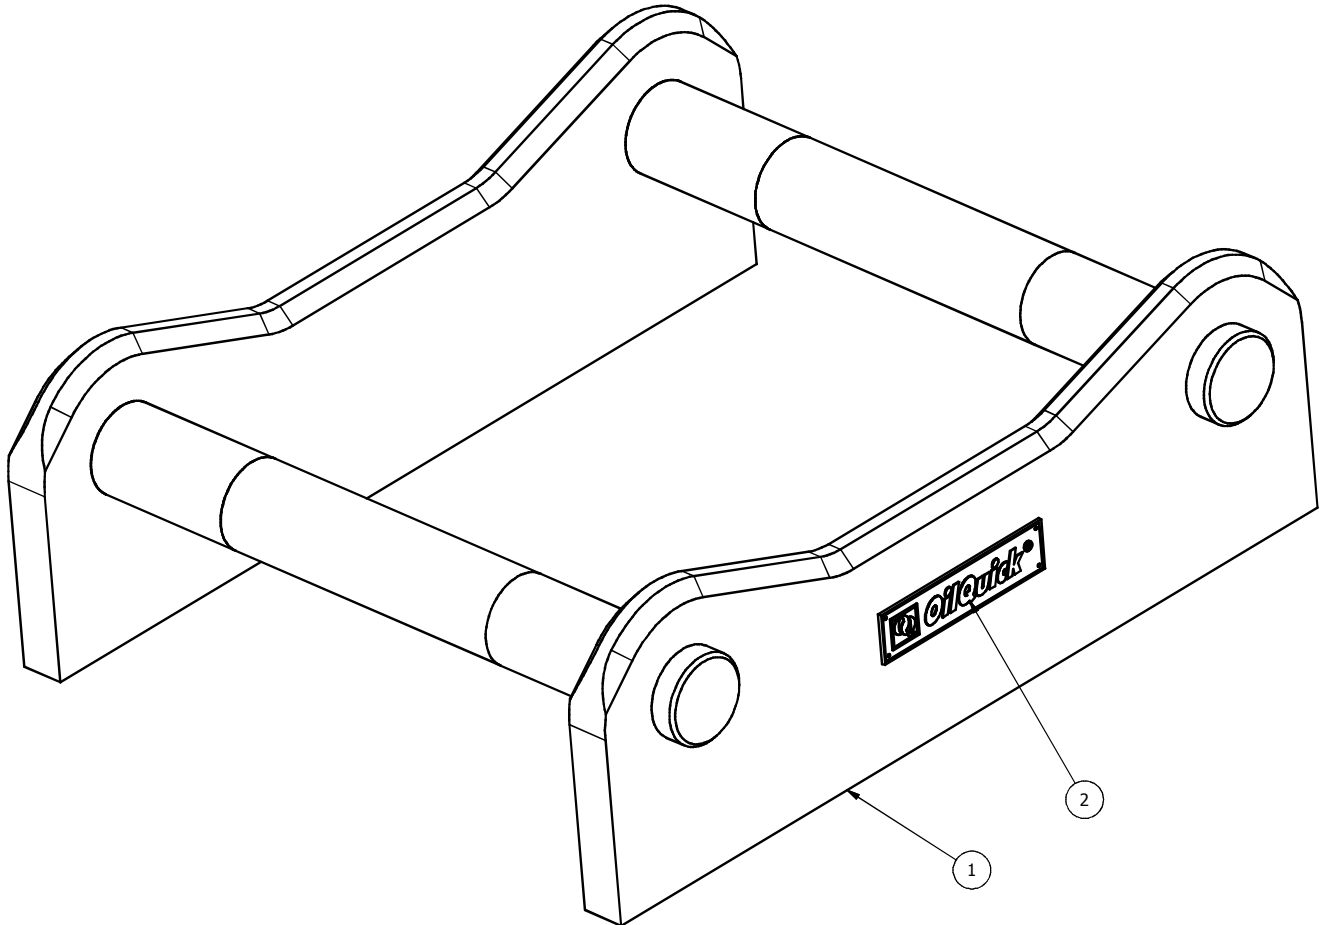

4.3 - OQ4115742 - WLDT - OQ120 MECH ATTACHMENT FRAME

ITEM	PN#	NAME	QTY	UOM
1	OQ4115742	WLDT - OQ120 MECH ATTACHMENT FRAME	1	EA
2	OQ4116271	EMBLEM - OILQUICK - OQ70-OQ120	2	EA
3	OQE04831	INSTRUCTS MECHANICAL ATTACHMENT FRAME	1	EA