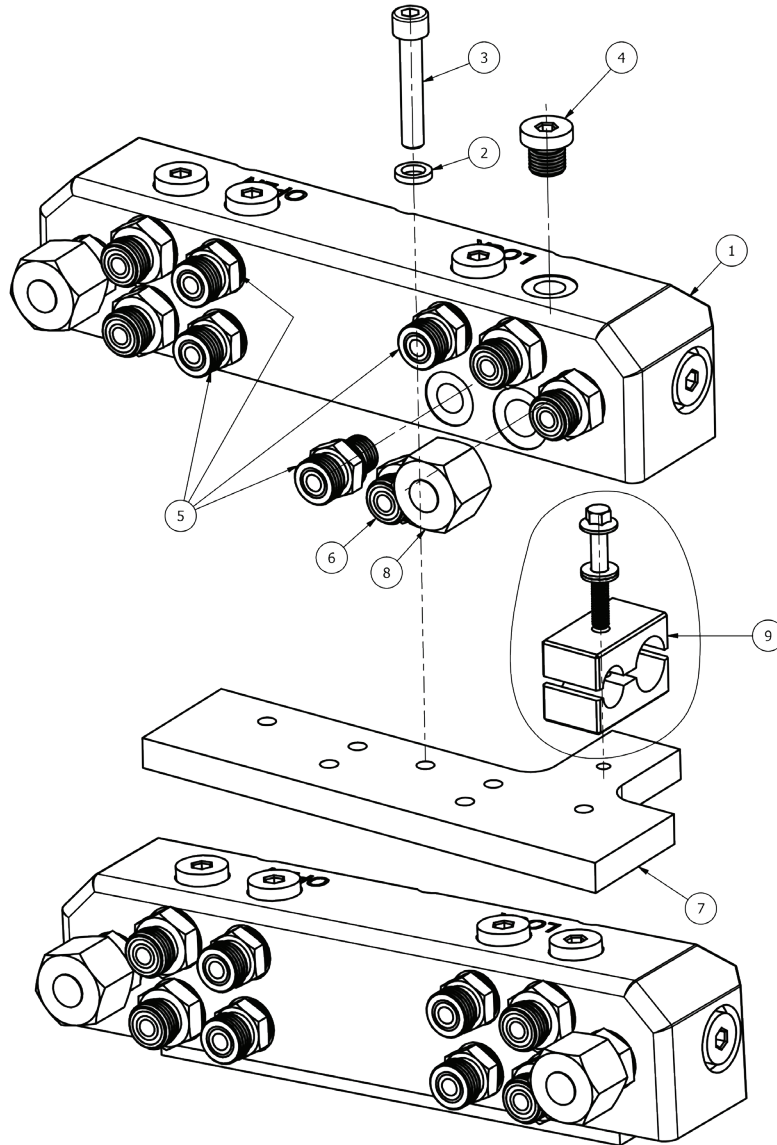

2.2 - OQ5110941 - GUIDE BLOCK - XL

ITEM	PN#	NAME	QTY	UOM
1	OQ4121328	HYDR.BLOCK, LOCK-, 1/2"- & DRAIN	1	EA
2	OQ7072021	WASHER NORDLOCK M8	3	EA
3	OQ7060102	SCREW MC6S M8 - 1.25 x 45	3	EA
4	OQ7200283	PLUG G1/4" ED	6	EA
5	OQ7200213	NIPPLE ORFS06 UF-M14x1,5 UF	4	EA
6	OQ7200249	NIPPLE ORFS08 UF-M16x1,5 UF	6	EA
7	OQ4115481	BRACKET, LOCKING CIRCUIT	1	EA
8	OQ7200002	BLIND NUT ORFS08IF	2	EA
9	OQ5180116	BRACES - COMPLETE	1	EA