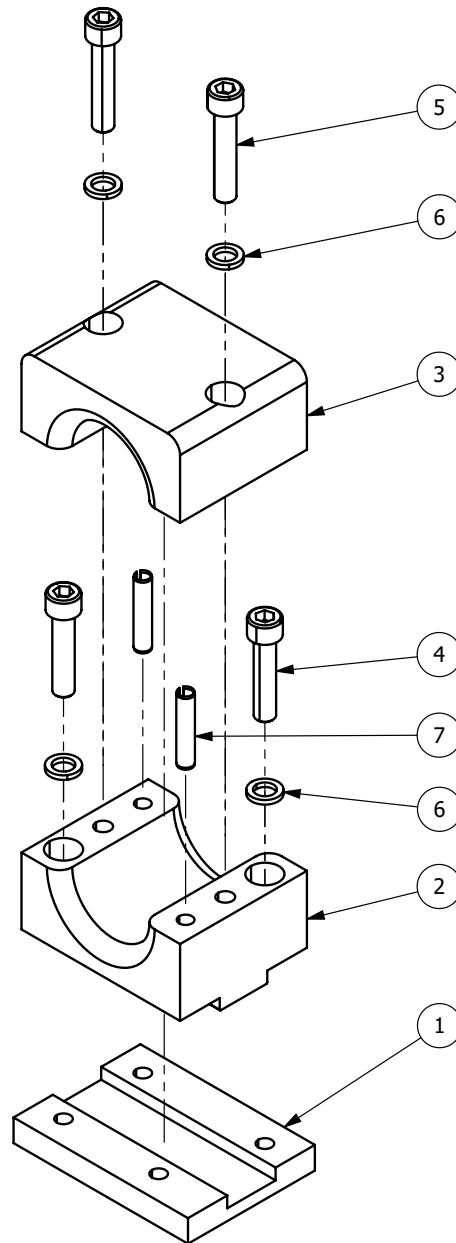

1.0 - COUPLER

1.1 - OQ120 COUPLER

ITEM	PN#	NAME	QTY	UOM
1	-	QUICK COUPLER OQ120	1	EA
2	OQ4115248	PISTON ROD H-CYL. OQ120 COMNPL.	2	EA
3	OQ4116217	H-CYLINDER OQ120	1	EA
4	OQ4115246	PISTON ROD OQ120 H-CYLINDER 2.0	2	IN
5	OQ4115247	PISTON GUIDE OQ120 H-CYLINDER 2.0	2	EA
6A	OQ7009012	CHECK VALVE 4CK30-I-S3-A9	2	EA
6B	OQ7009004	PILOT OPERATED CHECK VALVE OQ120 H-CYL 2	1	EA
7A	OQ7008004	PRESSURE RELIEF VALVE	2	EA
7B	OQ7008001	PRESSURE RELIEF VALVE H-CYL 2.0	1	EA
8	OQ7200117	PLUG G1/4" UF	4	EA
9	OQ7020226	SEAL KIT H-CYL OQ120	2	EA
10	OQ7060160	SCREW MC6S M20x150 12.9	2	EA
11	OQ7065007	NUT NYLOCK M20 X 2.50 Z_10.9	2	EA
12	OQ4114261	LOCKING PLUNGER OQ120	2	EA
13	50-00734	WASHER NORDLOCK M16 - 25.4 X 3.3 1536	2	EA
14	OQ7060151	SCREW M16 X 90	2	EA
15	OQ4114843	OPENING BAR OQ120	1	EA
16	OQ7072005	WASHER M10 - 22.0 Z	1	EA
17	OQ7065006	NUT M10 X 1.50 Z_10.9	2	EA
18	OQ4116218	GUIDE PLATE OQ120	1	EA
19	50-00773	WASHER NORDLOCK M8	4	EA
20	OQ4115085	DIRT GUARD OQ120	1	EA
21	OQ4115211	RUBBER SEAL, DIRT GUARD	1	EA
22	OQ7060094	SH CS M8 - 1.25 X 25 Z_12.9	4	EA
23	OQ7206080	SCREW MC6S M6x20 12.9	6	EA
24	OQ4114947	HYDRAULIC COUPLING, 1-1/2" FEMALE	2	EA
25	OQ4118455	HYD COUPLING 1" - M42 FEMALE OQB DIN 30S	3	EA
26	OQ4118550	HYDRAULIC COUPLING 1/2", M22 FEMALE	3	EA
27	OQ7020204	NOSE SEAL 1 1/2"	2	EA
28	OQ7020132	NOSE SEAL 1"	3	EA
29	OQ7020130	NOSE SEAL 1/2"	3	EA
30	OQ7200155	SEAL WASHER M16	2	EA

2.0 - INSTALL COMPONENTS

2.1 - HOSE CLAMPS

2.1.1 - OQ4123896 - HOSE CLAMP 1 1/2"

ITEM	PN#	NAME	QTY	UOM
1	OQ4123893	WELD PLATE OQ120 CLAMP	1	EA
2	OQ4123894	CLAMP BASE 1-1/2"	1	EA
3	OQ4123895	CLAMP TOP 1-1/2"	1	EA
4	OQ7060121	SCREW MC6S M10x45 12.9	2	EA
5	OQ7060204	SCREW MC6S M10x50 12.9	2	EA
6	50-00682	WASHER NORDLOCK M10 - 16.6 X 2.5 1244	4	EA
7	OQ7089026	SPRING PIPE STICK	2	EA