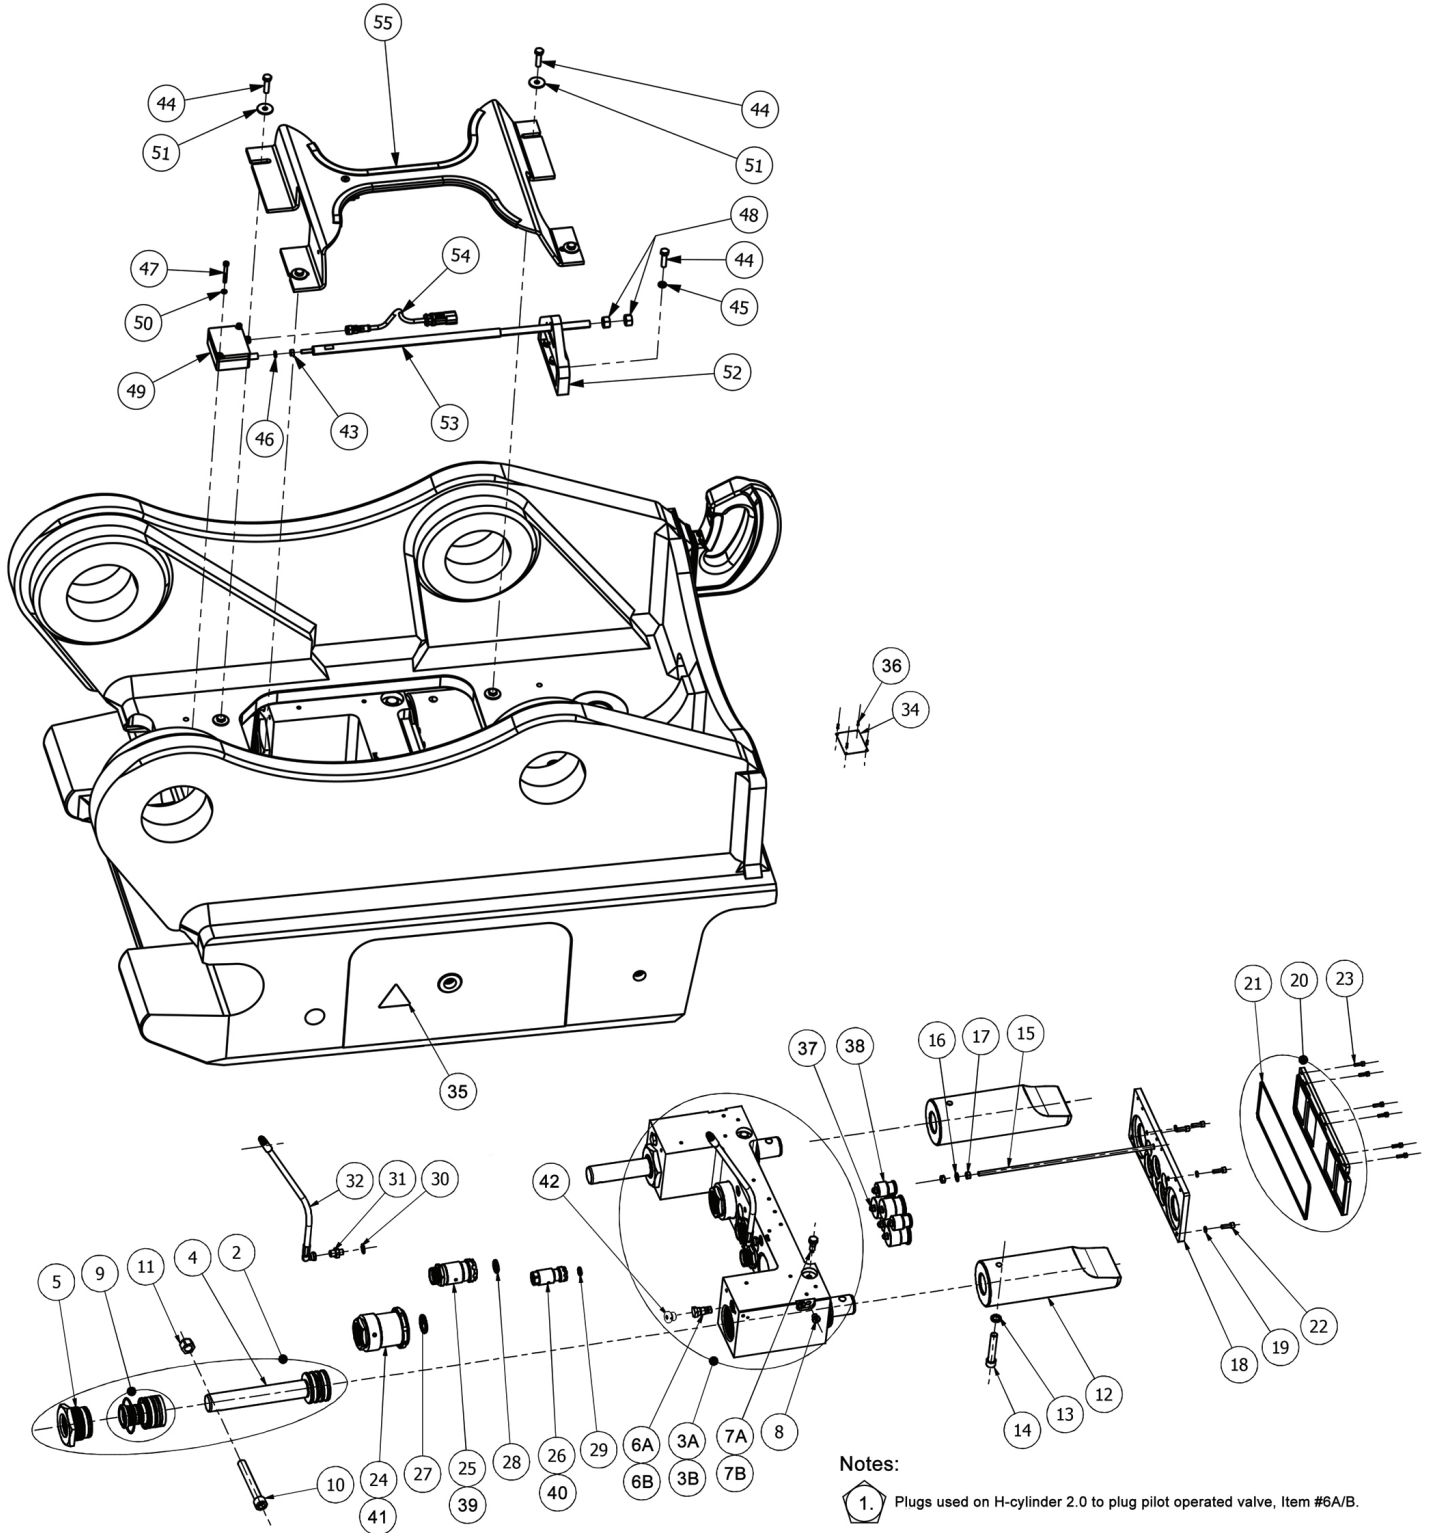

TABLE OF CONTENTS

OQ120

1.0 - QUICK COUPLER

1.1 - OQ120 COUPLER 4

2.0 - INSTALL COMPONENTS

2.1 - HOSE CLAMPS 7
 2.1.1 - OQ4123896 - HOSE CLAMP 1 1/2" 7
 2.1.2 - OQ4123908 - HOSE CLAMP 2x1"+ 1 1/2" 8
 2.1.3 - OQ5180146 - SPACER KIT HOSE CLAMP OQ120 9
2.2 - OQ5110941 - GUIDE BLOCK - XL 10
2.3 - OQE06347 - ASSY GUIDE BLOCK OQ65+ 11

1.0 - COUPLER

1.1 - OQ120 COUPLER

ITEM	PN#	NAME	QTY	UOM
1	-	QUICK COUPLER OQ120	1	EA
2	OQ4115248	PISTON ROD H-CYL. OQ120 COMNPL.	2	EA
3	OQ4116217	H-CYLINDER OQ120	1	EA
4	OQ4115246	PISTON ROD OQ120 H-CYLINDER 2.0	2	IN
5	OQ4115247	PISTON GUIDE OQ120 H-CYLINDER 2.0	2	EA
6A	OQ7009012	CHECK VALVE 4CK30-I-S3-A9	2	EA
6B	OQ7009004	PILOT OPERATED CHECK VALVE OQ120 H-CYL 2	1	EA
7A	OQ7008004	PRESSURE RELIEF VALVE	2	EA
7B	OQ7008001	PRESSURE RELIEF VALVE H-CYL 2.0	1	EA
8	OQ7200117	PLUG G1/4" UF	4	EA
9	OQ7020226	SEAL KIT H-CYL OQ120	2	EA
10	OQ7060160	SCREW MC6S M20x150 12.9	2	EA
11	OQ7065007	NUT NYLOCK M20 X 2.50 Z_10.9	2	EA
12	OQ4114261	LOCKING PLUNGER OQ120	2	EA
13	50-00734	WASHER NORDLOCK M16 - 25.4 X 3.3 1536	2	EA
14	OQ7060151	SCREW M16 X 90	2	EA
15	OQ4114843	OPENING BAR OQ120	1	EA
16	OQ7072005	WASHER M10 - 22.0 Z	1	EA
17	OQ7065006	NUT M10 X 1.50 Z_10.9	2	EA
18	OQ4116218	GUIDE PLATE OQ120	1	EA
19	50-00773	WASHER NORDLOCK M8	4	EA
20	OQ4115085	DIRT GUARD OQ120	1	EA
21	OQ4115211	RUBBER SEAL, DIRT GUARD	1	EA
22	OQ7060094	SH CS M8 - 1.25 X 25 Z_12.9	4	EA
23	OQ7206080	SCREW MC6S M6x20 12.9	6	EA
24	OQ4114947	HYDRAULIC COUPLING, 1-1/2" FEMALE	2	EA
25	OQ4118455	HYD COUPLING 1" - M42 FEMALE OQB DIN 30S	3	EA
26	OQ4118550	HYDRAULIC COUPLING 1/2", M22 FEMALE	3	EA
27	OQ7020204	NOSE SEAL 1 1/2"	2	EA
28	OQ7020132	NOSE SEAL 1"	3	EA
29	OQ7020130	NOSE SEAL 1/2"	3	EA
30	OQ7200155	SEAL WASHER M16	2	EA