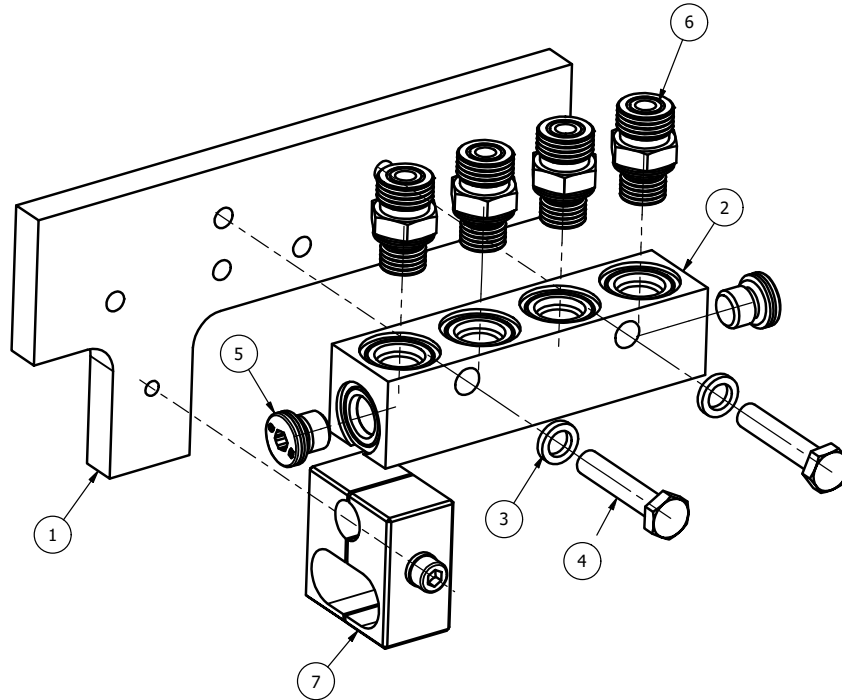

2.0 - INSTALL COMPONENTS

2.1 - HOSE CLAMPS

2.1.1 - OQ4126602 - HOSE CLAMP 1/2"

ITEM	PN#	NAME	QTY	UOM
1	OQ4126599	WELDING PLATE	1	EA
2	OQ4126600	LOWER PART HOSE HOLDER 1x1/2"	1	EA
3	OQ7072021	WASHER NORDLOCK M8	4	EA
4	OQ7089045	PULLING PIN - FRP 6x24 DIN 1481	2	EA
5	OQ7060079	SCREW MC6S M8 - 1.25 x 20 12.9	4	EA
6	OQ4126601	UPPER PART HOSE HOLDER - 1 x 1/2"	1	EA

2.0 - INSTALL COMPONENTS

2.1 - HOSE CLAMPS

2.1.2 - OQ4128750 - HOSE CLAMP 1/2" + 3/8"

ITEM	PN#	NAME	QTY	UOM
1	OQ4128749	LOWER PART HOSE HOLDER 1/2" + 3/8"	1	EA
2	OQ4128748	UPPER PART HOSE HOLDER 1/2" + 3/8"	1	EA
3	OQ7060099	SCREW MC6S M10x35 8.8 FZB	3	EA
4	50-00682	WASHER NORDLOCK M10	3	EA
5	OQ7089026	PULLING PIN FRP 8x40 DIN 1481	2	EA
6	OQ4119391	WELD PLATE, HOSE CLAMP	1	EA

2.0 - INSTALL COMPONENTS

2.1 - HOSE CLAMPS

2.1.3 - OQ4124215 - HOSE CLAMP 1/2" + 2 X 3/8"

ITEM	PN#	NAME	QTY	UOM
1	OQ4124216	LOWER PART HOSE HOLDER 1/2" + 2x3/8"	1	EA
2	OQ4124217	UPPER PART HOSE HOLDER 1/2" + 2x3/8"	1	EA
3	OQ7089026	SPRING PIPE PIN FRP 8x40 DIN 1481	2	EA
4	OQ4119391	WELDING PLATE	1	EA
5	OQ7072028	LOCK WASHER NORDLOCK M10	4	EA
6	OQ7060099	SCREW MC6S 10x5	4	EA

2.0 - INSTALL COMPONENTS

2.2 - OQ5180018 - GUIDE BLOCK MANIFOLD

ITEM	PN#	NAME	QTY	UOM
1	OQ4115481	BRACKET, LOCKING CIRCUIT	1	EA
2	OQ4115477	COUPLING KIT 1/2" OQ70-90 NO BLOCK	1	EA
3	OQ7072021	HYDR. BLOCK, LOCKING FUNCTION	2	EA
4	OQ7060005	SCREW M6S 8X40	2	EA
5	OQ7200208	PLUG VSTI M12X1.5	2	EA
6	OQ7200213	NIPPLE ORFS06 UF-M14x1,5 UF	4	EA
7	OQ5180161	CABLE CLAMP KIT - 13MM + 2X18MM	1	EA