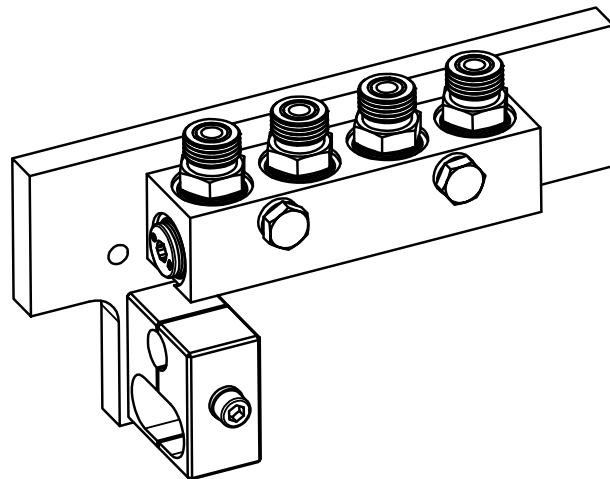

2.0 - INSTALL COMPONENTS

2.1 - HOSE CLAMPS

2.1.1 - OQ4126602 - HOSE CLAMP 1/2"

ITEM	PN#	NAME	QTY	UOM
1	OQ4126599	WELDING PLATE	1	EA
2	OQ4126600	LOWER PART HOSE HOLDER 1x1/2"	1	EA
3	OQ7072021	WASHER NORDLOCK M8	4	EA
4	OQ7089045	PULLING PIN - FRP 6x24 DIN 1481	2	EA
5	OQ7060079	SCREW MC6S M8 - 1.25 x 20 12.9	4	EA
6	OQ4126601	UPPER PART HOSE HOLDER - 1 x 1/2"	1	EA

2.0 - INSTALL COMPONENTS

2.1 - HOSE CLAMPS

2.1.2 - OQ4128750 - HOSE CLAMP 1/2" + 3/8"

ITEM	PN#	NAME	QTY	UOM
1	OQ4128749	LOWER PART HOSE HOLDER 1/2" + 3/8"	1	EA
2	OQ4128748	UPPER PART HOSE HOLDER 1/2" + 3/8"	1	EA
3	OQ7060099	SCREW MC6S M10x35 8.8 FZB	3	EA
4	50-00682	WASHER NORDLOCK M10	3	EA
5	OQ7089026	PULLING PIN FRP 8x40 DIN 1481	2	EA
6	OQ4119391	WELD PLATE, HOSE CLAMP	1	EA

2.0 - INSTALL COMPONENTS

2.1 - HOSE CLAMPS

2.1.3 - OQ4124215 - HOSE CLAMP 1/2" + 2 X 3/8"

ITEM	PN#	NAME	QTY	UOM
1	OQ4124216	LOWER PART HOSE HOLDER 1/2" + 2x3/8"	1	EA
2	OQ4124217	UPPER PART HOSE HOLDER 1/2" + 2x3/8"	1	EA
3	OQ7089026	SPRING PIPE PIN FRP 8x40 DIN 1481	2	EA
4	OQ4119391	WELDING PLATE	1	EA
5	OQ7072028	LOCK WASHER NORDLOCK M10	4	EA
6	OQ7060099	SCREW MC6S 10x5	4	EA

2.0 - INSTALL COMPONENTS

2.2 - OQ5180018 - GUIDE BLOCK MANIFOLD

ITEM	PN#	NAME	QTY	UOM
1	OQ4115481	BRACKET, LOCKING CIRCUIT	1	EA
2	OQ4115477	COUPLING KIT 1/2" OQ70-90 NO BLOCK	1	EA
3	OQ7072021	HYDR. BLOCK, LOCKING FUNCTION	2	EA
4	OQ7060005	SCREW M6S 8X40	2	EA
5	OQ7200208	PLUG VSTI M12X1.5	2	EA
6	OQ7200213	NIPPLE ORFS06 UF-M14x1,5 UF	4	EA
7	OQ5180161	CABLE CLAMP KIT - 13MM + 2X18MM	1	EA