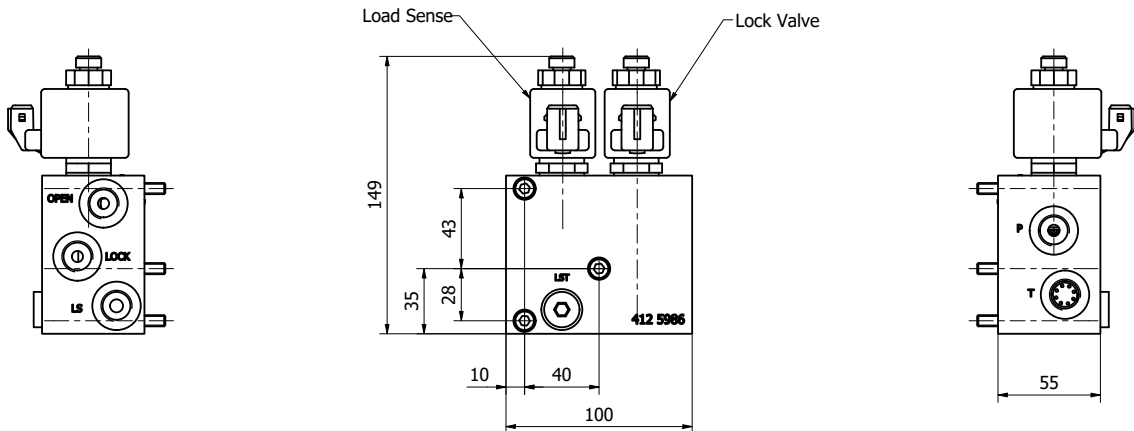

3.0 - LOCK SUPPORT

3.4 - OQ4129351 - LOCK VALVE

Hydraulic component
Cleanliness requirements according to OQ 600 0109

ITEM	PN#	NAME	QTY	UOM
1	OQ4125986	LOCK - POWERBOOST VALVE BLOCK	1	EA
2	OQ7005053	VALVE CARTRIDGE 6/2 (LOCKING SIDE)	1	EA
3	OQ7005054	VALVE CARTRIDGE 2/2 (POWERBOOST SIDE)	1	EA
4	50-00905	WASHER NORDLOCK M6	3	EA
5	OQ7060088	SCREW MC65 6X60	3	EA
6	OQ7005079	SOLENOID 12V OQLS LOCK VALVE/POWER BOOST	2	EA