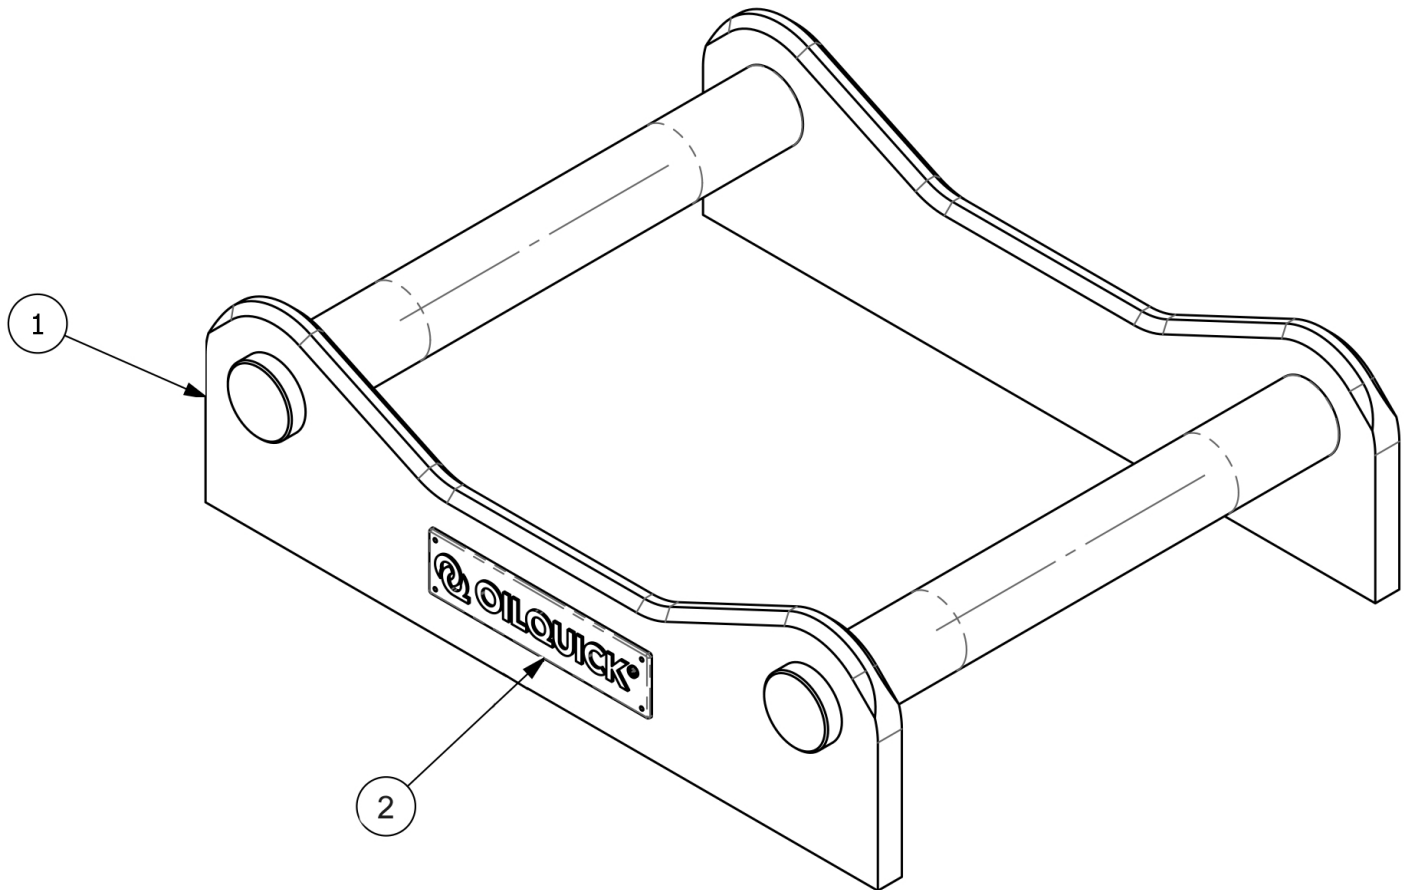

4.0 - ATTACHMENT FRAME

4.4 - OQE05961 - MECHANICAL ATTACHMENT FRAME

ITEM	PN#	NAME	QTY	UOM
1	OQE05960	ATTACHMENT BRACKET	1	EA
2	OQ4116954	EMBLEM - OILQUICK - OQ40	2	EA