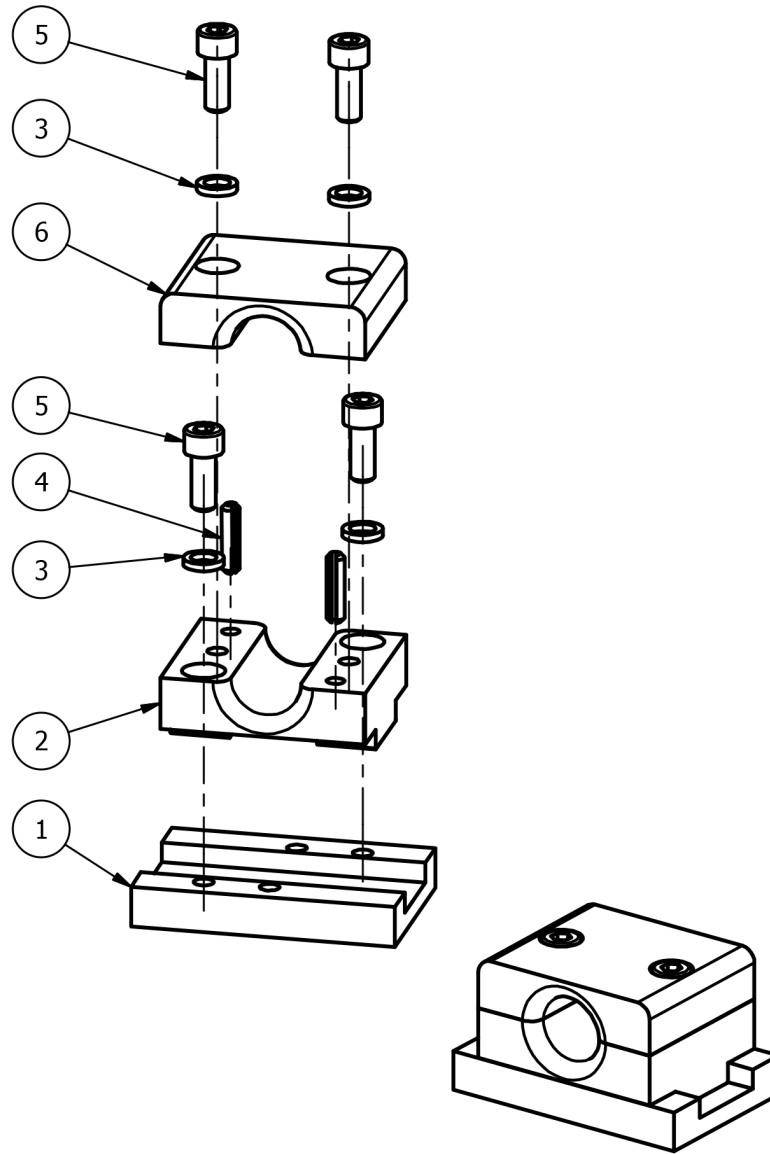

2.0 - INSTALL COMPONENTS

2.1 - HOSE CLAMPS

2.1.1 - OQ4126602 - HOSE CLAMP 1/2"

ITEM	PN#	NAME	QTY	UOM
1	OQ4126599	WELDING PLATE	1	EA
2	OQ4126600	LOWER PART HOSE HOLDER 1x1/2"	1	EA
3	OQ7072021	WASHER NORDLOCK M8	4	EA
4	OQ7089045	PULLING PIN - FRP 6x24 DIN 1481	2	EA
5	OQ7060079	SCREW MC6S M8 - 1.25 x 20 12.9	4	EA
6	OQ4126601	UPPER PART HOSE HOLDER - 1 x 1/2"	1	EA