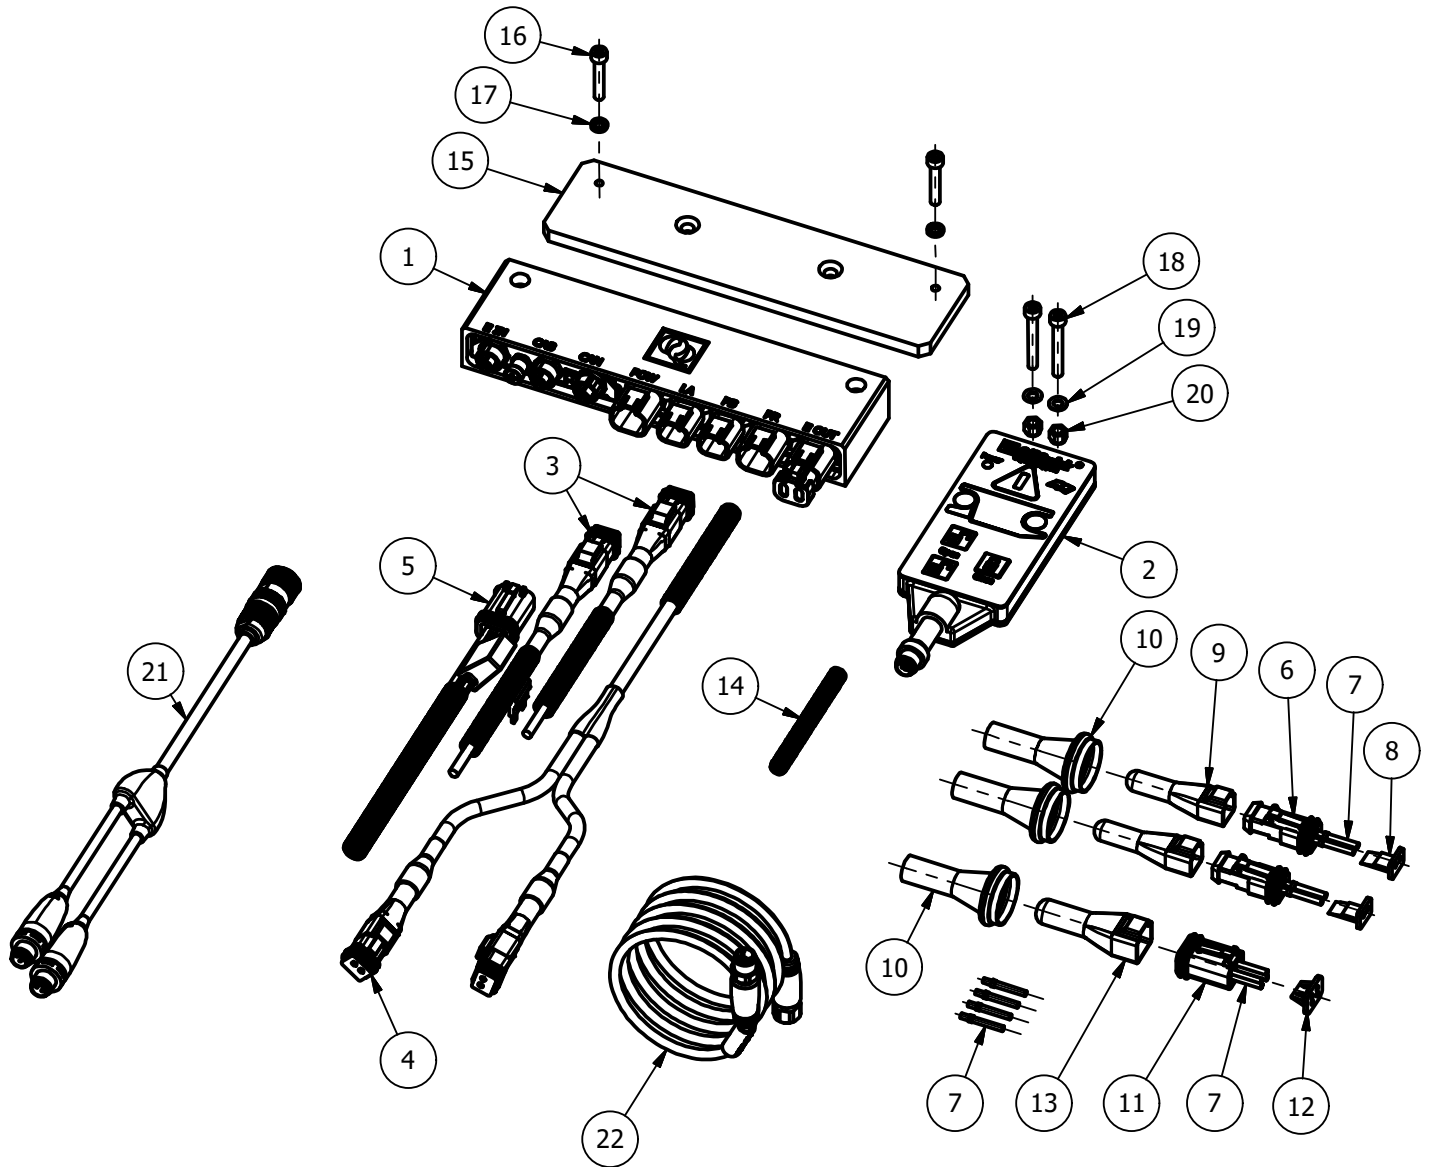

3.0 - LOCK SUPPORT

3.1 - OQ5190261 - OQLS 2.0 INSTALLATION KIT

ITEM	PN#	NAME	QTY	UOM
1	OQ4131663	MASTER UNIT - OQLS 2.0 (SINGLE PRESS)	1	EA
2	OQ4126332	OQLS CABIN PANEL GEN 2 (NEW)	1	EA
3	OQ4121394	CABLE SET OQLS (PB/LOCK/PRESSURE)	2	EA
4	OQ4121393	CABLE DEPRESSURIZATION VALVE OQ80	1	EA
5	OQ4123140	CABLE POWER OQLS OQ, TLE	1	EA
6	30-00428	CONNECTOR PLUG DT06-2S-P012	2	EA
7	30-00348	CONNECTOR DEUTSCH SOCKET #16-14	12	EA
8	30-00337	CONNECTOR WEDGE W2S	2	EA
9	OQ7034133	PROTECTIVE HOOD DT2S-BT	2	EA
10	30-00697	1" X 48" BLK ADHESIVE LINED HEAT SHRINK	3	EA
11	30-00332	CONNECTOR PLUG DT06-4S	1	EA
12	30-00338	CONNECTOR WEDGE W4S	2	EA
13	OQ7034131	PROTECTIVE HOOD DT4S-BT	1	EA
14	OQ7034140	SPLIT LOOM	1	EA
15	OQ4124026	MOUNTING PLATE - MASTER UNIT	1	EA
16	OQ7060153	SCREW MC6S M5x30 12.9	2	EA
17	OQ7072033	WASHER NORDLOCK M5 - 9.0 X 1.8	2	EA
18	50-01095	SH CS M5 - 0.8 X 40 Z_12.9	2	EA
19	50-00422	WASHER M5 - 10.0 X 1.0 Z_H	2	EA
20	50-01096	NUT NYLOCK M5 - 0.8 Z_	2	EA
21	OQ7033002	CABLE - OQLS PANEL 6M (19' 6" LG)	1	EA
22	OQ7033073	CABLE - EXTENSION, CAB =2,0M M-F	1	EA