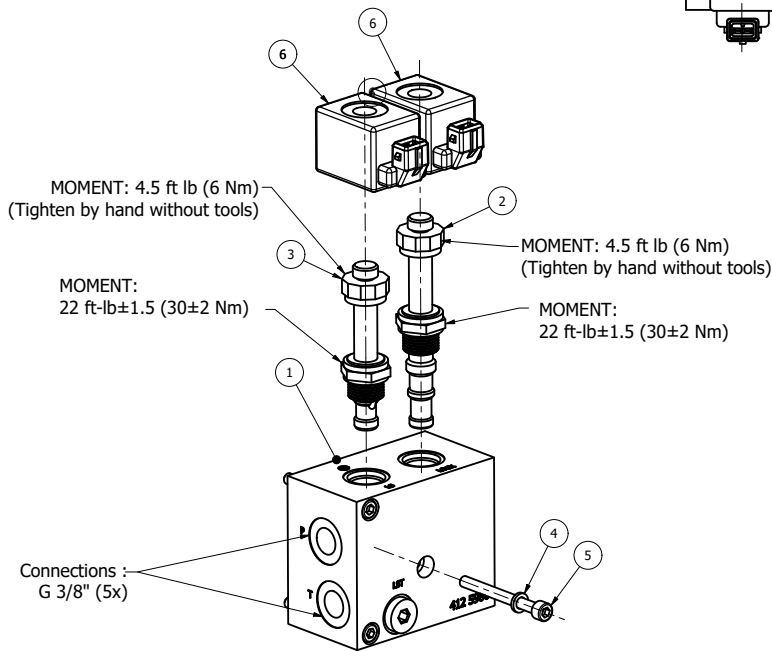

3.0 - LOCK SUPPORT

3.4 - OQ4129351 - LOCK VALVE

Hydraulic component
Cleanliness requirements according to OQ 600 0109

ITEM	PN#	NAME	QTY	UOM
1	OQ4125986	LOCK - POWERBOOST VALVE BLOCK	1	EA
2	OQ7005053	VALVE CARTRIDGE 6/2 (LOCKING SIDE)	1	EA
3	OQ7005054	VALVE CARTRIDGE 2/2 (POWERBOOST SIDE)	1	EA
4	50-00905	WASHER NORDLOCK M6	3	EA
5	OQ7060088	SCREW MC65 6X60	3	EA
6	OQ7005079	SOLENOID 12V OQLS LOCK VALVE/POWER BOOST	2	EA