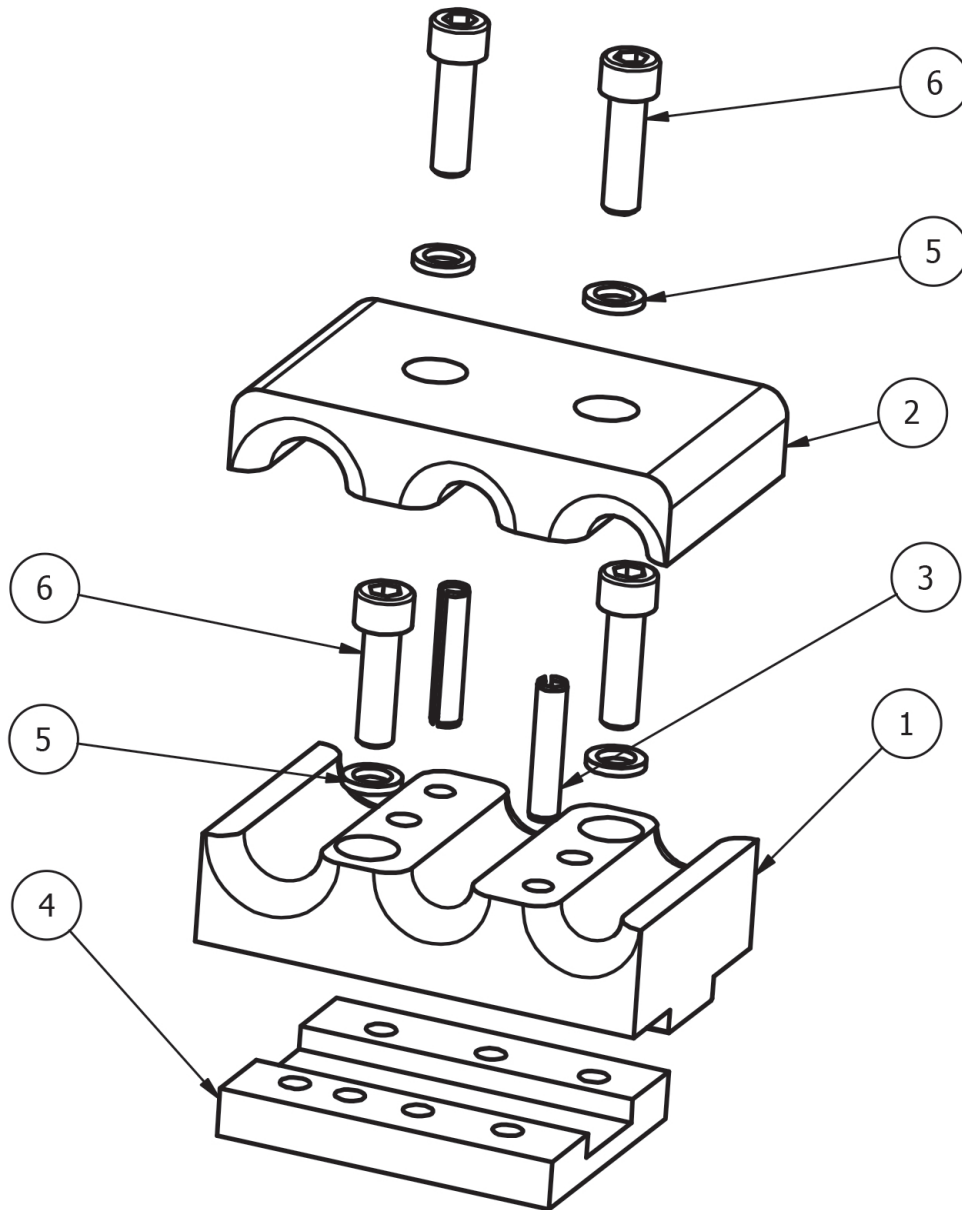

2.0 - INSTALL COMPONENTS

2.1 - HOSE CLAMPS

2.1.1 - OQ4126602 - HOSE CLAMP 1/2"

ITEM	PN#	NAME	QTY	UOM
1	OQ4126599	WELDING PLATE	1	EA
2	OQ4126600	LOWER PART HOSE HOLDER 1x1/2"	1	EA
3	OQ7072021	WASHER NORDLOCK M8	4	EA
4	OQ7089045	PULLING PIN - FRP 6x24 DIN 1481	2	EA
5	OQ7060079	SCREW MC6S M8 - 1.25 x 20 12.9	4	EA
6	OQ4126601	UPPER PART HOSE HOLDER - 1 x 1/2"	1	EA

2.0 - INSTALL COMPONENTS

2.1 - HOSE CLAMPS

2.1.2 - OQ4128750 - HOSE CLAMP 1/2" + 3/8"

ITEM	PN#	NAME	QTY	UOM
1	OQ4128749	LOWER PART HOSE HOLDER 1/2" + 3/8"	1	EA
2	OQ4128748	UPPER PART HOSE HOLDER 1/2" + 3/8"	1	EA
3	OQ7060099	SCREW MC6S M10x35 8.8 FZB	3	EA
4	50-00682	WASHER NORDLOCK M10	3	EA
5	OQ7089026	PULLING PIN FRP 8x40 DIN 1481	2	EA
6	OQ4119391	WELD PLATE, HOSE CLAMP	1	EA

2.0 - INSTALL COMPONENTS

2.1 - HOSE CLAMPS

2.1.3 - OQ4124215 - HOSE CLAMP 1/2" + 2 X 3/8"

ITEM	PN#	NAME	QTY	UOM
1	OQ4124216	LOWER PART HOSE HOLDER 1/2" + 2x3/8"	1	EA
2	OQ4124217	UPPER PART HOSE HOLDER 1/2" + 2x3/8"	1	EA
3	OQ7089026	SPRING PIPE PIN FRP 8x40 DIN 1481	2	EA
4	OQ4119391	WELDING PLATE	1	EA
5	OQ7072028	LOCK WASHER NORDLOCK M10	4	EA
6	OQ7060099	SCREW MC6S 10x5	4	EA

2.0 - INSTALL COMPONENTS

2.2 - OQ5180018 - GUIDE BLOCK MANIFOLD

ITEM	PN#	NAME	QTY	UOM
1	OQ4115481	BRACKET, LOCKING CIRCUIT	1	EA
2	OQ4115477	COUPLING KIT 1/2" OQ70-90 NO BLOCK	1	EA
3	OQ7072021	HYDR. BLOCK, LOCKING FUNCTION	2	EA
4	OQ7060005	SCREW M6S 8X40	2	EA
5	OQ7200208	PLUG VSTI M12X1.5	2	EA
6	OQ7200213	NIPPLE ORFS06 UF-M14x1,5 UF	4	EA
7	OQ5180161	CABLE CLAMP KIT - 13MM + 2X18MM	1	EA