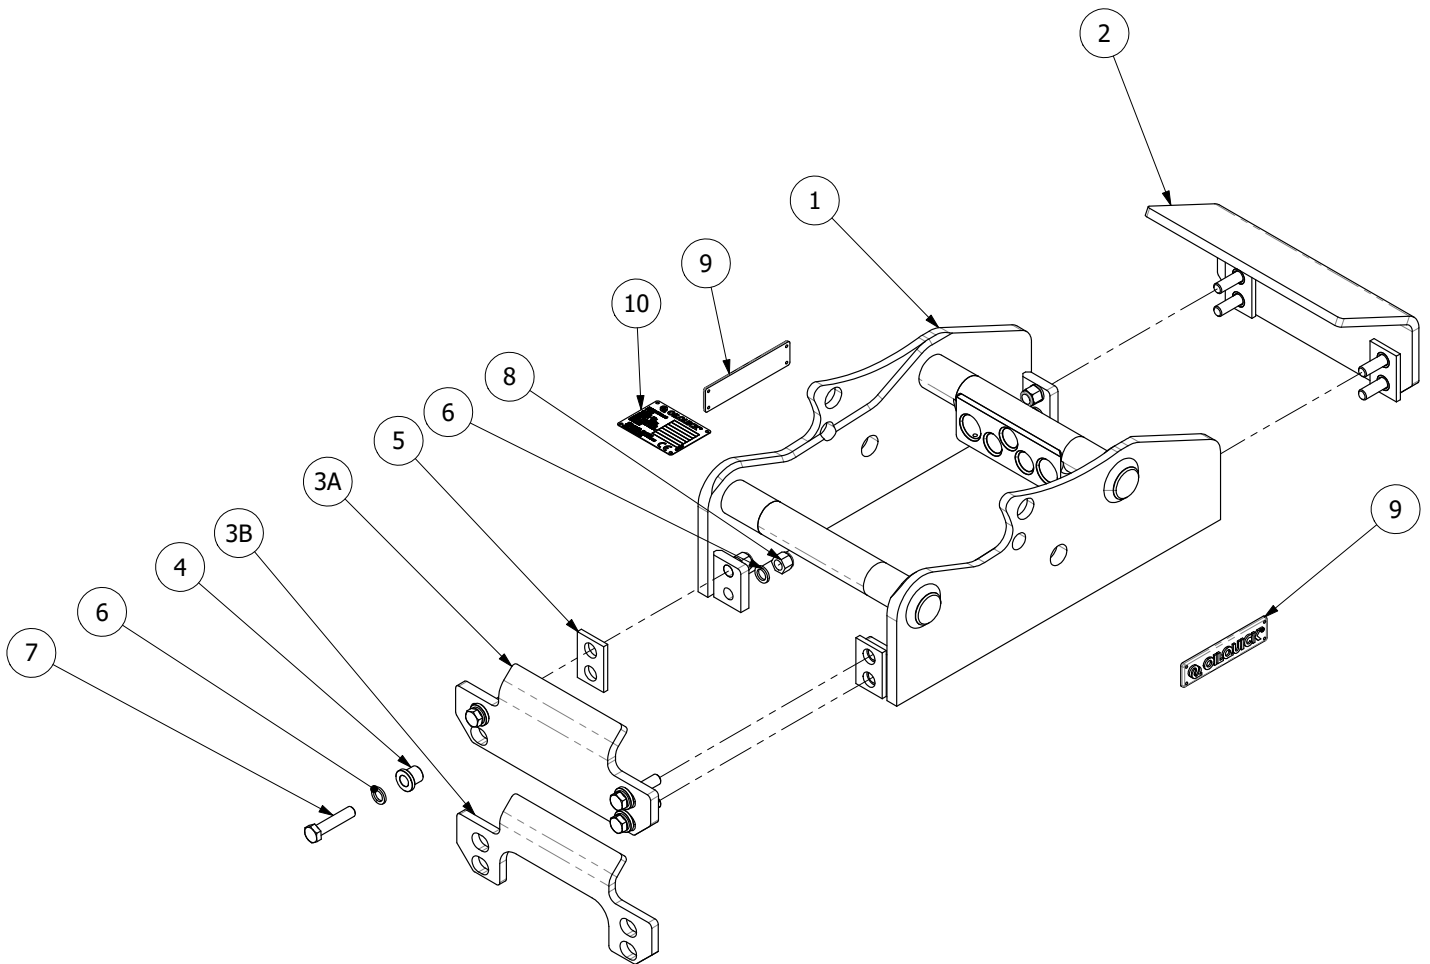

3.0 - LOCK SUPPORT

3.4 - OQ4129351 - LOCK VALVE

Hydraulic component
Cleanliness requirements according to OQ 600 0109

ITEM	PN#	NAME	QTY	UOM
1	OQ4125986	LOCK - POWERBOOST VALVE BLOCK	1	EA
2	OQ7005053	VALVE CARTRIDGE 6/2 (LOCKING SIDE)	1	EA
3	OQ7005054	VALVE CARTRIDGE 2/2 (POWERBOOST SIDE)	1	EA
4	50-00905	WASHER NORDLOCK M6	3	EA
5	OQ7060088	SCREW MC65 6X60	3	EA
6	OQ7005079	SOLENOID 12V OQLS LOCK VALVE/POWER BOOST	2	EA

4.0 - ATTACHMENT FRAME

4.1 - OQ5205025 - D-FRAME

ITEM	PN#	NAME	QTY	UOM
1	OQ5205025	OQ40-5 D-FRAME - BLANK	1	EA
2	OQ4123590	PROTECTION PLATE - OQ40-5 SOLID REAR	1	EA
3A	OQE05849	PROTECTION PLATE - OQ40-5 SOLID FRONT	1	EA
3B	OQ4123588	PROTECTION PLATE, OQ40-5 CUTOUT	1	EA
4	OQ4120324	SLEEVE - PROTECTION PLATE TOOL ADAPT	8	EA
5	OQ4120566	SPACER RUBBER - OQ45	4	EA
6	OQ7072007	WASHER M12 X 19.5 X 2.5 NORDLOCK	16	EA
7	OQ7060217	HH CS M12 x 55 8.8 FZB	8	EA
8	OQ7065005	NUT - M12 NYLOCK	8	EA
9	OQ4116954	EMBLEM - OILQUICK - OQ40	2	EA
10	OQ4118161	SERIAL TAG - OILQUICK	1	EA