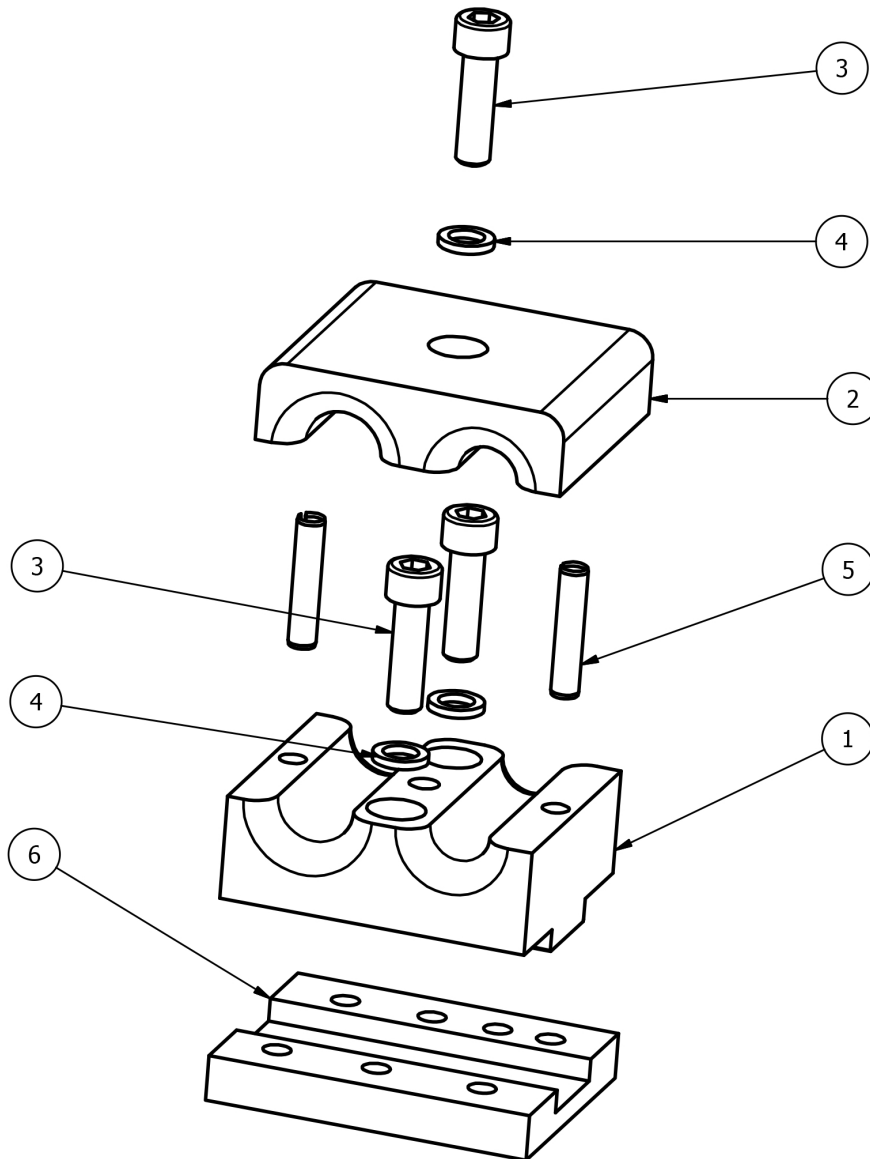

ITEM	PN#	NAME	QTY	UOM
32	OQ7093007	RIVET POP 3.2 x12.3 ALUMINUM	4	EA
33	OQ7020130	NOSE SEAL 1/2"	2	EA
34	OQ7020270	NOSE SEAL 3/8"	3	EA
35	OQ7206018	HYDRAULIC COUPLING 1/2", FEMALE CIRCLIP	2	EA
36	OQ4115171	WASHER SUPPRT M30 - 41.7 X 2.4 P CLIPPED	2	EA
37	OQ7170020	SNAP RING 1/2"	2	EA
38	OQ4121984	WASHER SUPPORT 0.875 - 1.18 X 0.08 P	3	EA
39	OQ4119074	ADAPTER RING 1/2", GUIDE PLATE	2	EA
41	OQ7200210	FTG-HYD 12MM- 04MO 90	2	EA
42	OQ4121140	POLY ADAPTER 1/4"+3/8" H-CYL	3	EA
43	OQ4121137	POLY ADAPTER 1/2", H-CYLINDER	2	EA
44	40-03023	FTG-HYD 06MP-06MO 90	3	EA
45	OQ7200001	FTG-HYD 08MP-08MO-90	2	EA
46	OQ7060140	SCREW MC6S M5x22 12.9	2	EA
47	OQ7072033	WASHER NORDLOCK M5 - 9.0 X 1.8	2	EA
48	OQ4134315	INDICATOR BLOCK	1	EA

2.0 - INSTALL COMPONENTS

2.1 - HOSE CLAMPS

2.1.1 - OQ4126602 - HOSE CLAMP 1/2"

ITEM	PN#	NAME	QTY	UOM
1	OQ4126599	WELDING PLATE	1	EA
2	OQ4126600	LOWER PART HOSE HOLDER 1x1/2"	1	EA
3	OQ7072021	WASHER NORDLOCK M8	4	EA
4	OQ7089045	PULLING PIN - FRP 6x24 DIN 1481	2	EA
5	OQ7060079	SCREW MC6S M8 - 1.25 x 20 12.9	4	EA
6	OQ4126601	UPPER PART HOSE HOLDER - 1 x 1/2"	1	EA

2.0 - INSTALL COMPONENTS

2.1 - HOSE CLAMPS

2.1.2 - OQ4128750 - HOSE CLAMP 1/2" + 3/8"

ITEM	PN#	NAME	QTY	UOM
1	OQ4128749	LOWER PART HOSE HOLDER 1/2" + 3/8"	1	EA
2	OQ4128748	UPPER PART HOSE HOLDER 1/2" + 3/8"	1	EA
3	OQ7060099	SCREW MC6S M10x35 8.8 FZB	3	EA
4	50-00682	WASHER NORDLOCK M10	3	EA
5	OQ7089026	PULLING PIN FRP 8x40 DIN 1481	2	EA
6	OQ4119391	WELD PLATE, HOSE CLAMP	1	EA

2.0 - INSTALL COMPONENTS

2.1 - HOSE CLAMPS

2.1.3 - OQ4124215 - HOSE CLAMP 1/2" + 2 X 3/8"

ITEM	PN#	NAME	QTY	UOM
1	OQ4124216	LOWER PART HOSE HOLDER 1/2" + 2x3/8"	1	EA
2	OQ4124217	UPPER PART HOSE HOLDER 1/2" + 2x3/8"	1	EA
3	OQ7089026	SPRING PIPE PIN FRP 8x40 DIN 1481	2	EA
4	OQ4119391	WELDING PLATE	1	EA
5	OQ7072028	LOCK WASHER NORDLOCK M10	4	EA
6	OQ7060099	SCREW MC6S 10x5	4	EA