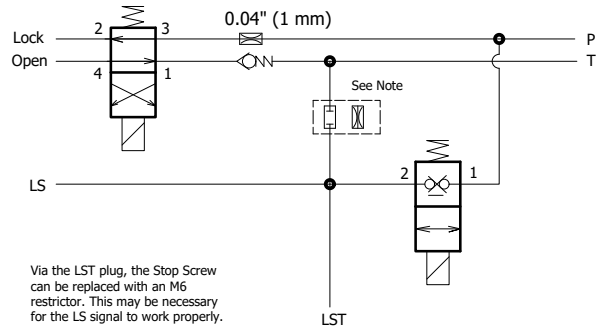

3.0 - LOCK SUPPORT

3.4 - OQ4129351 - LOCK VALVE

Hydraulic component
Cleanliness requirements according to OQ 600 0109

ITEM	PN#	NAME	QTY	UOM
1	OQ4125986	LOCK - POWERBOOST VALVE BLOCK	1	EA
2	OQ7005053	VALVE CARTRIDGE 6/2 (LOCKING SIDE)	1	EA
3	OQ7005054	VALVE CARTRIDGE 2/2 (POWERBOOST SIDE)	1	EA
4	50-00905	WASHER NORDLOCK M6	3	EA
5	OQ7060088	SCREW MC65 6X60	3	EA
6	OQ7005079	SOLENOID 12V OQLS LOCK VALVE/POWER BOOST	2	EA