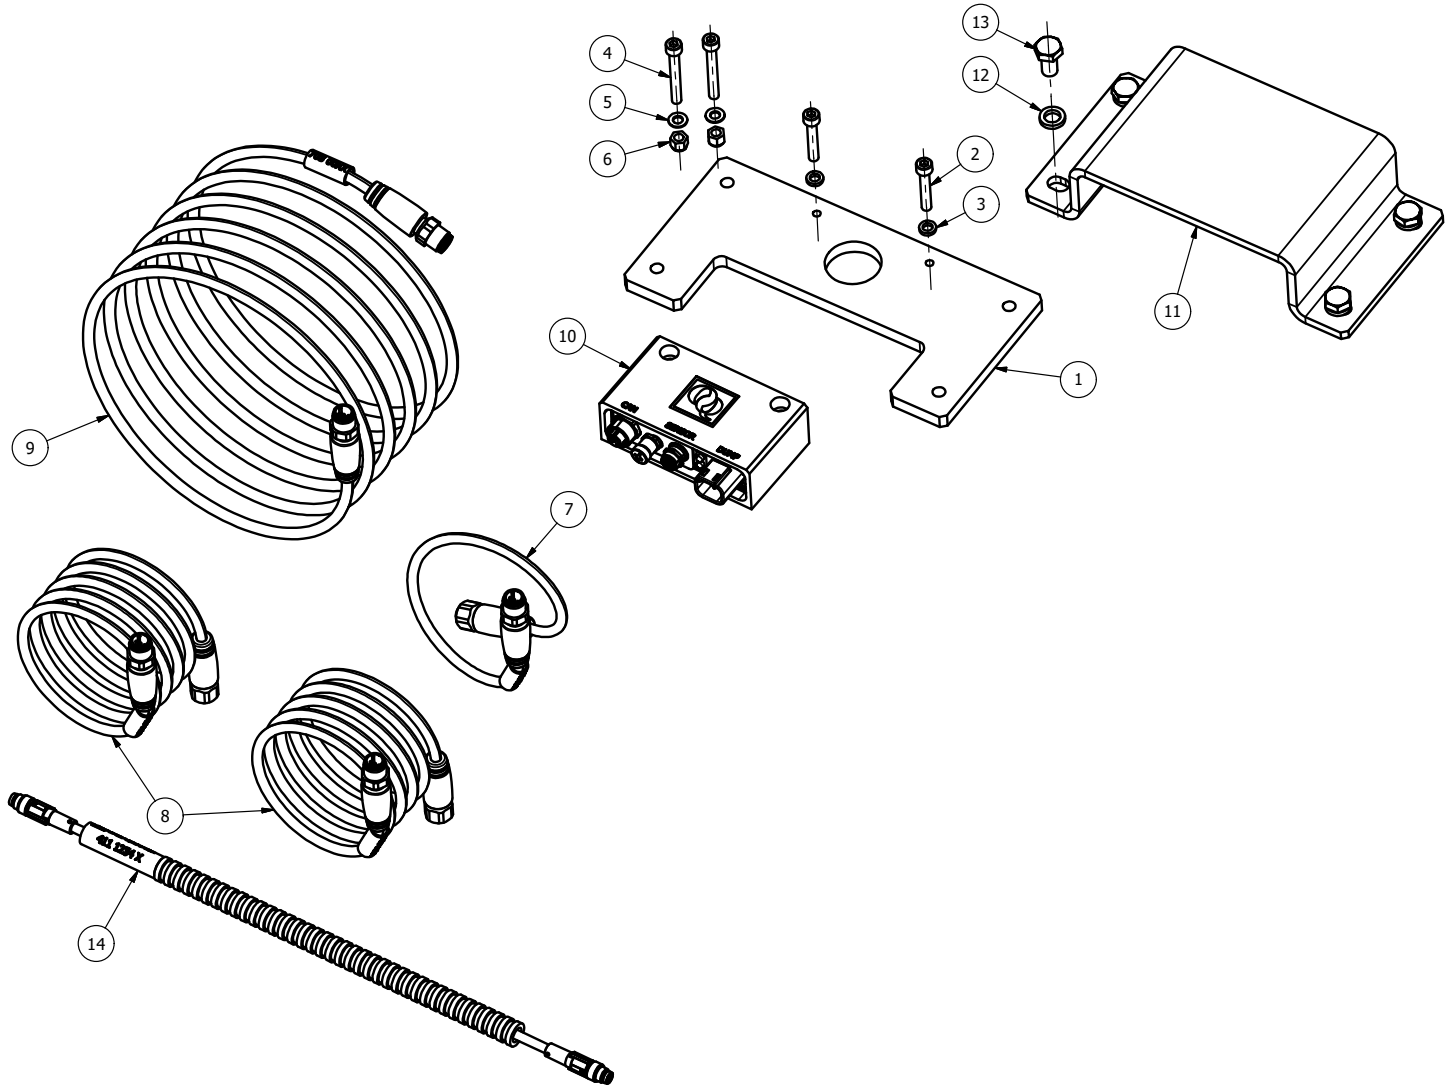

3.0 - LOCK SUPPORT

3.1 - OQ5190261 - OQLS 2.0 INSTALLATION KIT

ITEM	PN#	NAME	QTY	UOM
1	OQ4131663	MASTER UNIT - OQLS 2.0 (SINGLE PRESS)	1	EA
2	OQ4126332	OQLS CABIN PANEL GEN 2 (NEW)	1	EA
3	OQ4121394	CABLE SET OQLS (PB/LOCK/PRESSURE)	2	EA
4	OQ4121393	CABLE DEPRESSURIZATION VALVE OQ80	1	EA
5	OQ4123140	CABLE POWER OQLS OQ, TLE	1	EA
6	30-00428	CONNECTOR PLUG DT06-2S-P012	2	EA
7	30-00348	CONNECTOR DEUTSCH SOCKET #16-14	12	EA
8	30-00337	CONNECTOR WEDGE W2S	2	EA
9	OQ7034133	PROTECTIVE HOOD DT2S-BT	2	EA
10	30-00697	1" X 48" BLK ADHESIVE LINED HEAT SHRINK	3	EA
11	30-00332	CONNECTOR PLUG DT06-4S	1	EA
12	30-00338	CONNECTOR WEDGE W4S	2	EA
13	OQ7034131	PROTECTIVE HOOD DT4S-BT	1	EA
14	OQ7034140	SPLIT LOOM	1	EA
15	OQ4124026	MOUNTING PLATE - MASTER UNIT	1	EA
16	OQ7060153	SCREW MC6S M5x30 12.9	2	EA
17	OQ7072033	WASHER NORDLOCK M5 - 9.0 X 1.8	2	EA
18	50-01095	SH CS M5 - 0.8 X 40 Z_12.9	2	EA
19	50-00422	WASHER M5 - 10.0 X 1.0 Z_H	2	EA
20	50-01096	NUT NYLOCK M5 - 0.8 Z_	2	EA
21	OQ7033002	CABLE - OQLS PANEL 6M (19' 6" LG)	1	EA
22	OQ7033073	CABLE - EXTENSION, CAB =2,0M M-F	1	EA

3.0 - LOCK SUPPORT

3.2 - OQ5190266 - STICK UNIT KIT OQLS 2.0 10MM

ITEM	PN#	NAME	QTY	UOM
1	OQ4130698	WELD PLATE - STICK UNIT OQLS 2.0	1	EA
2	OQ7060153	SCREW MC6S M5x30 12.9	2	EA
3	OQ7072033	WASHER NORDLOCK M5 - 9.0 X 1.8	2	EA
4	OQ7060100	SCREW MC6 M5x40	2	EA
5	OQ7072031	WASHER M5 - 10.0 Z	2	EA
6	OQ7065018	NUT M6M M5 NYLOCK	2	EA
7	OQ7033068	CABLE - OQLS EXTENSION, BOOM L=0,5M M-F	1	EA
8	OQ7033070	CABLE - OQLS EXTENSION, BOOM L=2,0M M-F	2	EA
9	OQ7033060	CABLE CANBUS 10M (32'8")	1	EA
10	OQ4131384	STICK UNIT - OQLS 2.0	1	EA
11	OQ4130699	PROTECTION COVER - STICK UNIT OQLS 2.0	1	EA
12	OQ7072021	WASHER NORDLOCK M8	4	EA
13	OQ7060004	SCREW M6S M8 - 1.25 x 16 8.8 FZB	4	EA
14	OQ5190231	CABLE - SENSOR OQLS 2.0 3M	1	EA